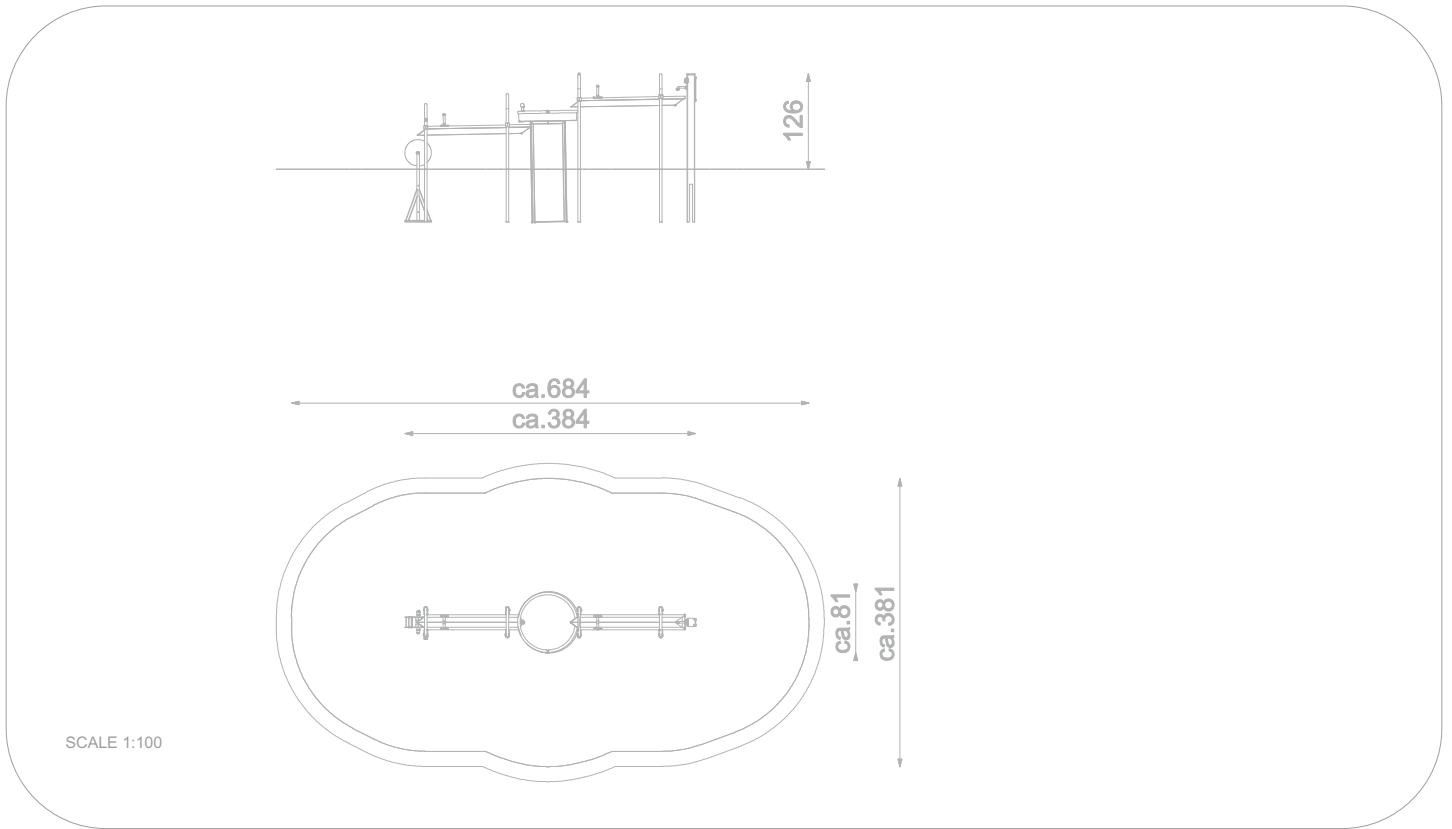

### INFORMATION ABOUT THE PRODUCT

Dimensions	ca. 384 x 81 cm
Safety zone	ca. 684 x 381 cm
Overall height	ca. 126 cm
Free fall height	-
Amount of users	5 persons
Product complies with EN 1176-1:2017-12	YES
Availability of spare parts	YES
Age range	3-12
The biggest element	195 cm
The heaviest element	26 kg

According to EN 1176-1:2017-12 norm, the product requires applying a safety surface according to the product's free fall height.

Visualisation is for reference only,  
actual appearance may vary.

8187

ROBINIA PLAY