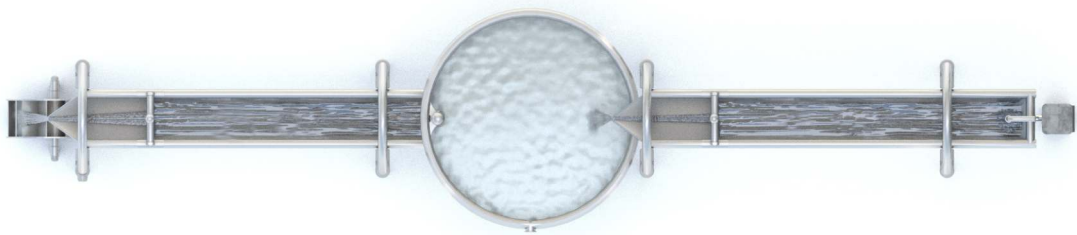

### INFORMATION ABOUT THE PRODUCT

Dimensions	ca. 384 x 81 cm
Safety zone	ca. 684 x 381 cm
Overall height	ca. 126 cm
Free fall height	-
Amount of users	5 persons
Product complies with EN 1176-1:2017-12	YES
Availability of spare parts	YES
Age range	3-12
The biggest element	195 cm
The heaviest element	26 kg

According to EN 1176-1:2017-12 norm, the product requires applying a safety surface according to the product's free fall height.

Visualisation is for reference only,  
actual appearance may vary.

8187

ROBINIA PLAY

MATERIALS:

ELEMENTS  
CONSTRUCTION  
MADE OF STAINLESS STEEL  
ASISI 304