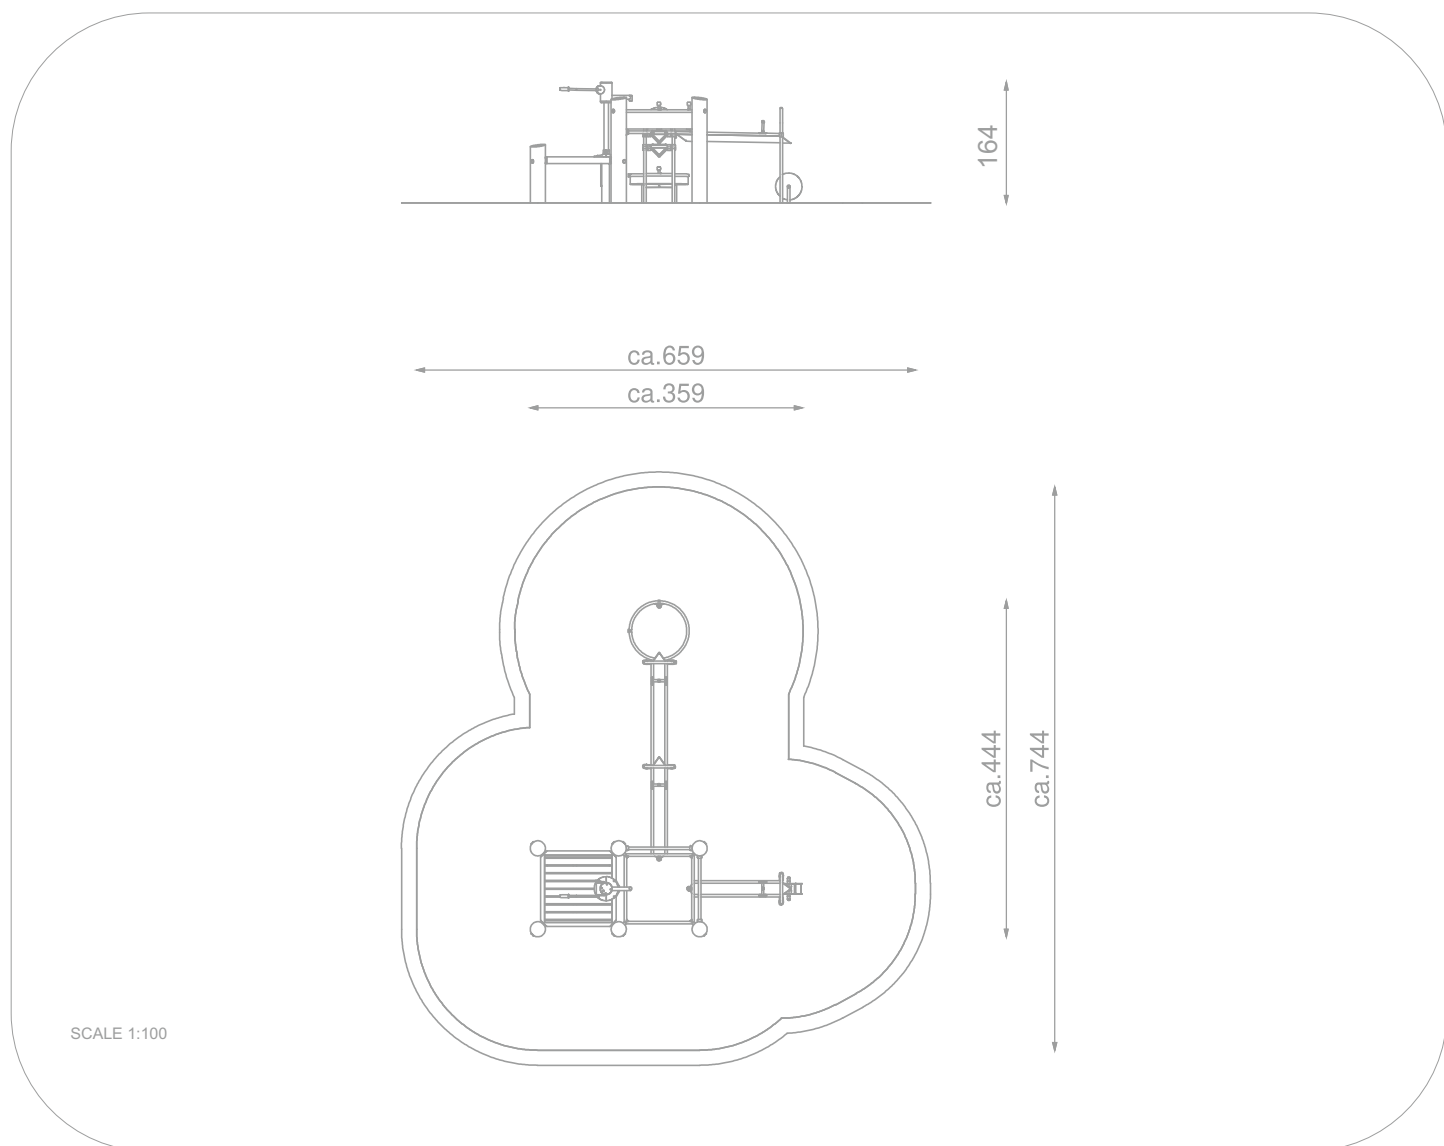

8188

ROBINIA PLAY

SOCJALIZING

PLAY WITH WATER

INFORMATION ABOUT THE PRODUCT

Dimensions	ca. 444 x 359 cm
Safety zone	ca. 744 x 659 cm
Overall height	ca. 164 cm
Free fall height	ca. 61 cm
Amount of users	8 persons
Product complies with EN 1176-1:2017-12	YES
Availability of spare parts	YES
Age range	1-12
The biggest element	210 cm
The heaviest element	46 kg

According to EN 1176-1:2017-12 norm, the product requires applying a safety surface according to the product's free fall height.

Visualisation is for reference only,
actual appearance may vary.

8188

ROBINIA PLAY

MATERIALS:

NATURAL ROBINIA WOOD

ELEMENTS
CONSTRUCTION
MADE OF STAINLESS STEEL
ASISI 304