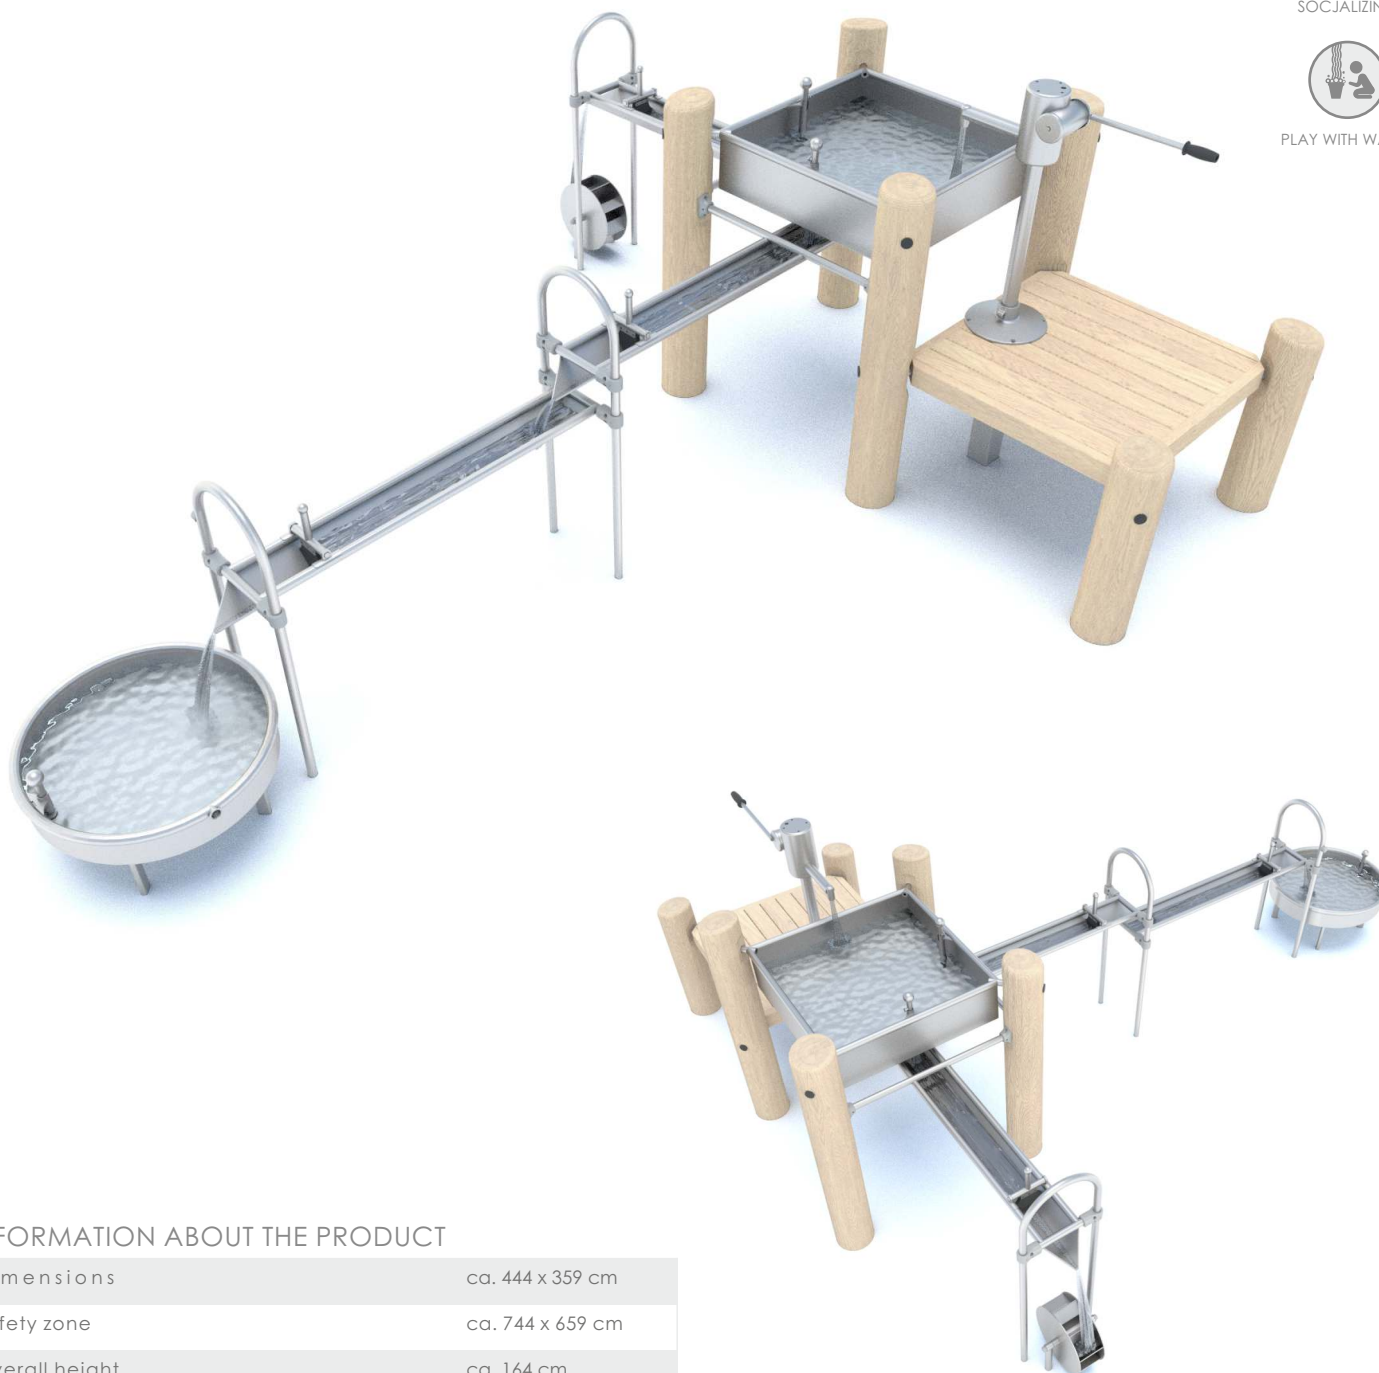

8188

ROBINIA PLAY

SOCJALIZING

PLAY WITH WATER

INFORMATION ABOUT THE PRODUCT

Dimensions	ca. 444 x 359 cm
Safety zone	ca. 744 x 659 cm
Overall height	ca. 164 cm
Free fall height	ca. 61 cm
Amount of users	8 persons
Product complies with EN 1176-1:2017-12	YES
Availability of spare parts	YES
Age range	1-12
The biggest element	210 cm
The heaviest element	46 kg

According to EN 1176-1:2017-12 norm, the product requires applying a safety surface according to the product's free fall height.

Visualisation is for reference only,
actual appearance may vary.

8188

ROBINIA PLAY

MATERIALS:

NATURAL ROBINIA WOOD

ELEMENTS
CONSTRUCTION
MADE OF STAINLESS STEEL
ASISI 304