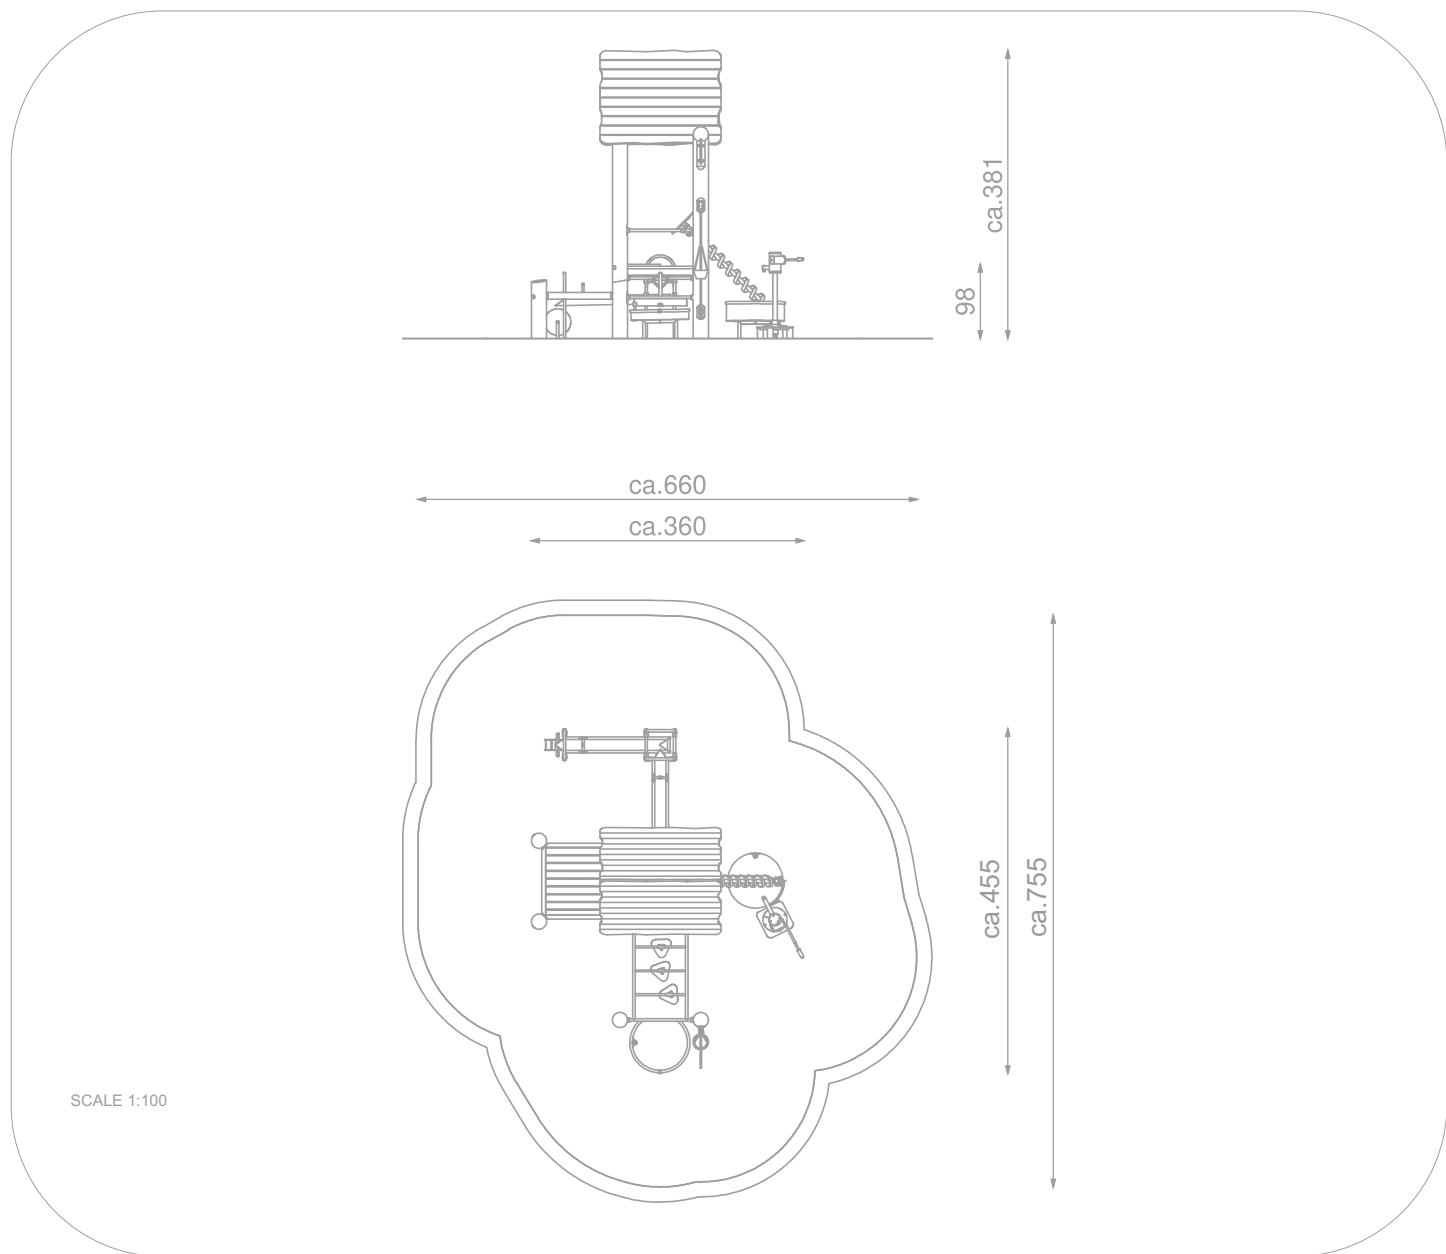

8189

ROBINIA PLAY