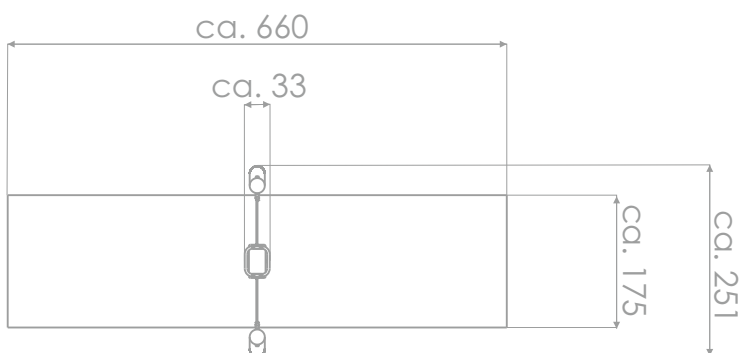

8101

ROBINIA PLAY

SWINGING

SOCIALIZING

INFORMATION ABOUT THE PRODUCT

Dimensions	ca. 33 x 251 cm
Safety zone	ca. 660 x 175 cm
Overall height	ca. 180 cm
Free fall height	ca. 105 cm
Amount of users	1 person
Product complies with EN 1176-1:2017-12	YES
Availability of spare parts	YES
Age range	1-4
<small>According to EN 1176-1:2017-12 norm, the product requires applying a safety surface according to the product's free fall height.</small>	

Visualisation is for reference only,
actual appearance may vary.

8101

ROBINIA PLAY

SCALE 1:100

MATERIALS:

NATURAL ROBINIA WOOD

ATTESTED 6 MM STAINLESS
STEEL CHAINS

SAFETY SEAT MADE OF
ALUMINUM AND STAINLESS
STEEL COVERED WITH SOFT
POLYURETHANE