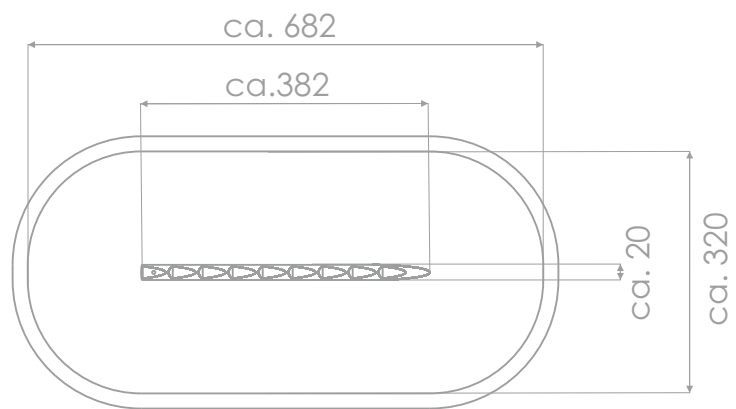

8107

ROBINIA PLAY

ROCKING

BALANCING

INFORMATION ABOUT THE PRODUCT

Dimensions	ca.20 x 382 cm
Safety zone	ca.320 x 682 cm
Safety zone area	ca.19 m ²
Overall height	ca.47 cm
Free fall height	ca.47 cm
Amount of users	2 persons
Product complies with EN 1176-1:2017-12	YES
Dostępność części zapasowych	YES
Availability of spare parts	3-12

According to EN 1176-1:2017-12 norm, the product requires applying a safety surface according to the product's free fall height.

Visualisation is for reference only,
actual appearance may vary.

8107

ROBINIA PLAY

SCALE 1:100

MATERIALS:

NATURAL ROBINIA WOOD