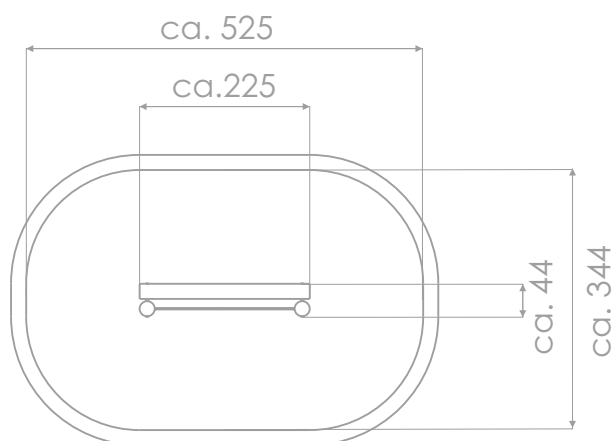

8108

ROBINIA PLAY

BALANCING

INFORMATION ABOUT THE PRODUCT

Dimensions	ca.44 x 225 cm
Safety zone	ca.344 x 525 cm
Safety zone area	ca.16 m ²
Overall height	ca.110 cm
Free fall height	ca.100 cm
Free fall height	2 persons
Product complies with EN 1176-1:2017-12	YES
Availability of spare parts	YES
Age range	3-12
According to EN 1176-1:2017-12 norm, the product requires applying a safety surface according to the product's free fall height.	

Visualisation is for reference only,
actual appearance may vary.

8108

ROBINIA PLAY

SCALE 1:100

MATERIALS:

NATURAL ROBINIA WOOD

ATTESTED 6 MM STAINLESS
STEEL CHAINS