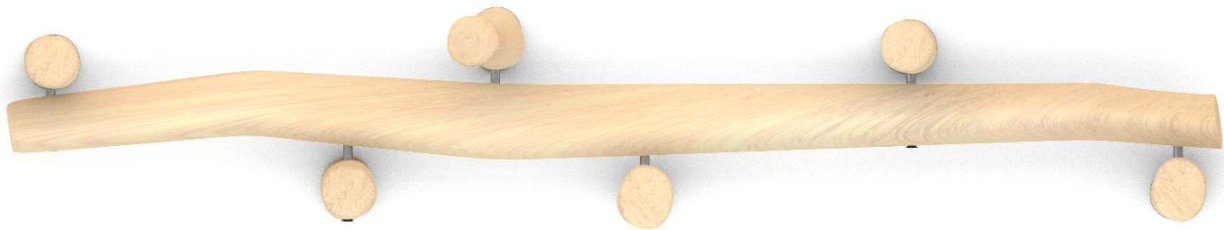

8109

ROBINIA PLAY

BALANCING

SOCIALIZING

INFORMATION ABOUT THE PRODUCT

Dimensions	ca.67 x 400 cm
Safety zone	ca.367 x 700 cm
Overall height	ca.190 cm
Free fall height	ca.30 cm
Amount of users	4 persons
Product complies with EN 1176-1:2017-12	YES
Availability of spare parts	YES
Age range	3-12
<small>According to EN 1176-1:2017-12 norm, the product requires applying a safety surface according to the product's free fall height.</small>	

Visualisation is for reference only,
actual appearance may vary.

8109

ROBINIA PLAY

MATERIALS: