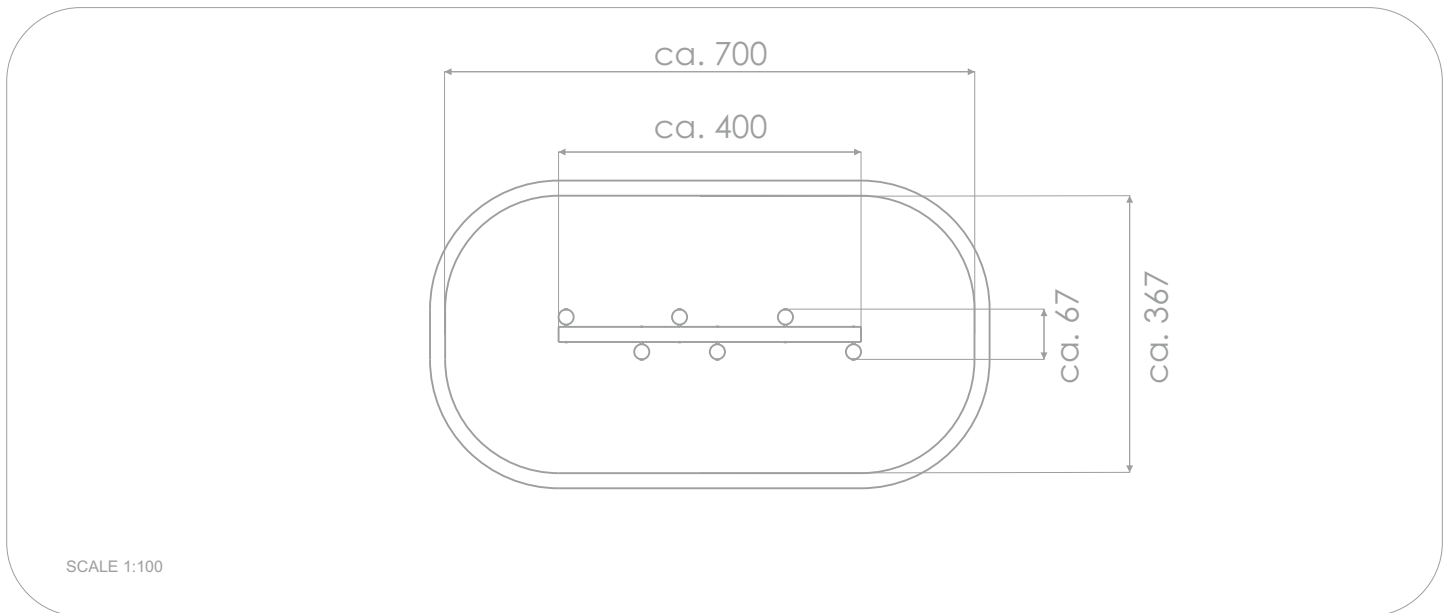

8109

ROBINIA PLAY