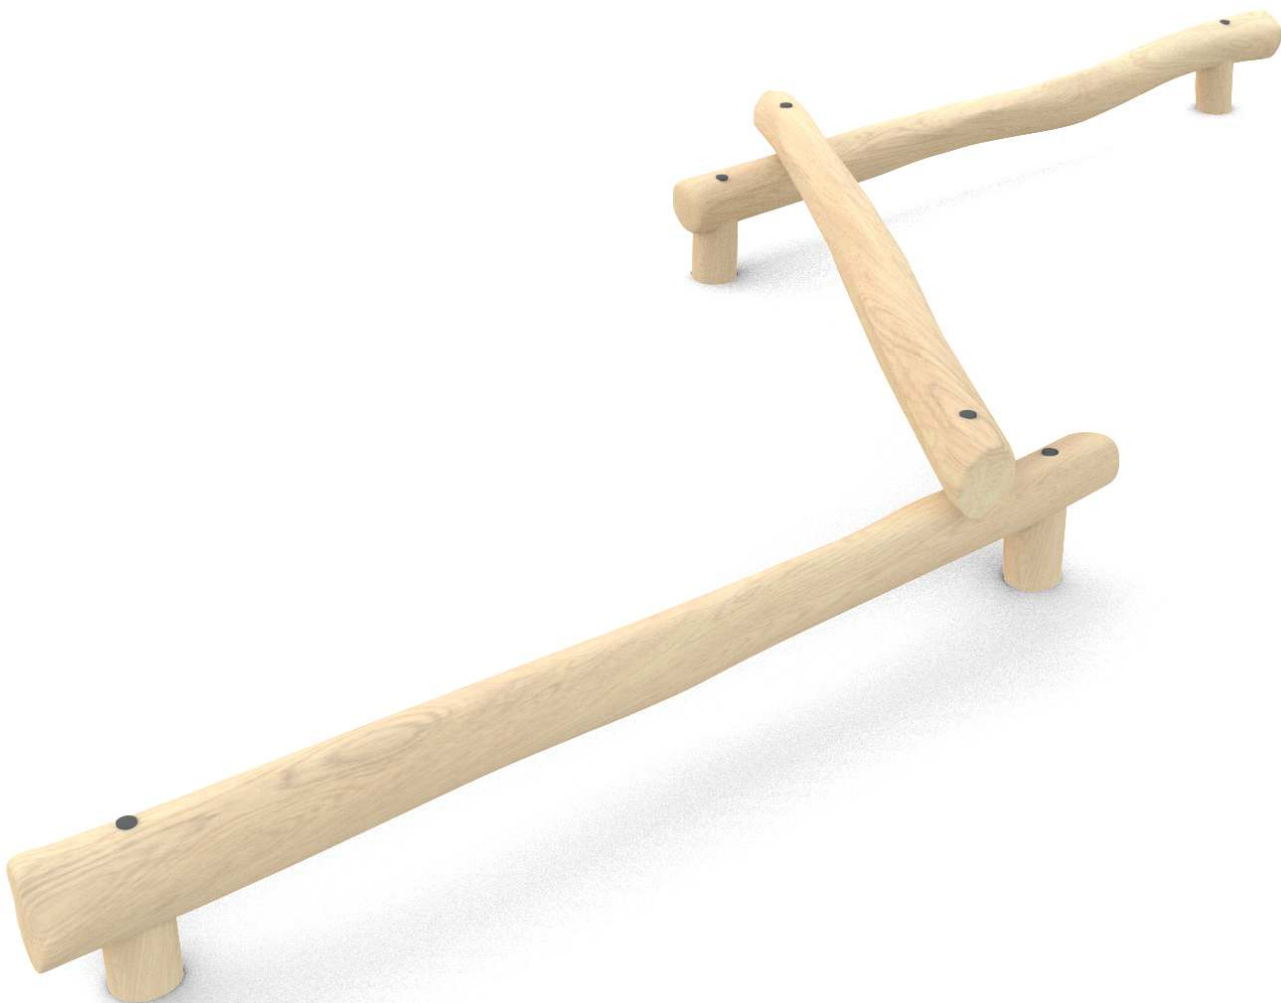

8110

ROBINIA PLAY

INFORMATION ABOUT THE PRODUCT

Dimensions	ca.270 x 620 cm
Safety zone	ca.570 x 920 cm
Safety zone area	ca.33,3 m ²
Overall height	ca.68 cm
Free fall height	ca.68 cm
Amount of users	6 persons
Product complies with EN 1176-1:2017-12	YES
Availability of spare parts	YES
Age range	3-12

Visualisation is for reference only,
actual appearance may vary.

According to EN 1176-1:2017-12 norm, the product requires applying a safety surface according to the product's free fall height.

8110

ROBINIA PLAY