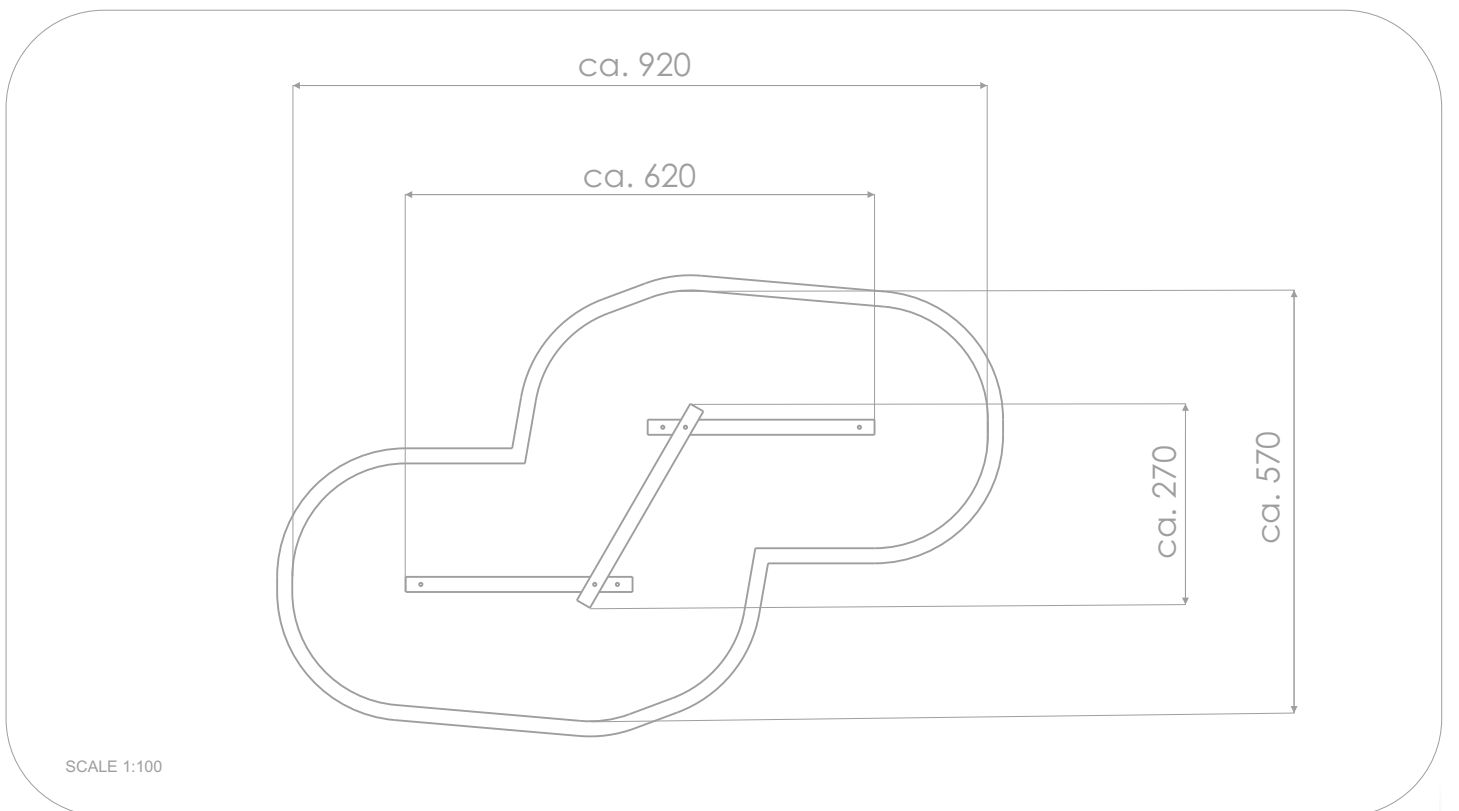

8110

ROBINIA PLAY

INFORMATION ABOUT THE PRODUCT

Dimensions	ca.270 x 620 cm
Safety zone	ca.570 x 920 cm
Safety zone area	ca.33,3 m ²
Overall height	ca.68 cm
Free fall height	ca.68 cm
Amount of users	6 persons
Product complies with EN 1176-1:2017-12	YES
Availability of spare parts	YES
Age range	3-12

Visualisation is for reference only,
actual appearance may vary.

According to EN 1176-1:2017-12 norm, the product requires applying a safety surface according to the product's free fall height.

8110

ROBINIA PLAY