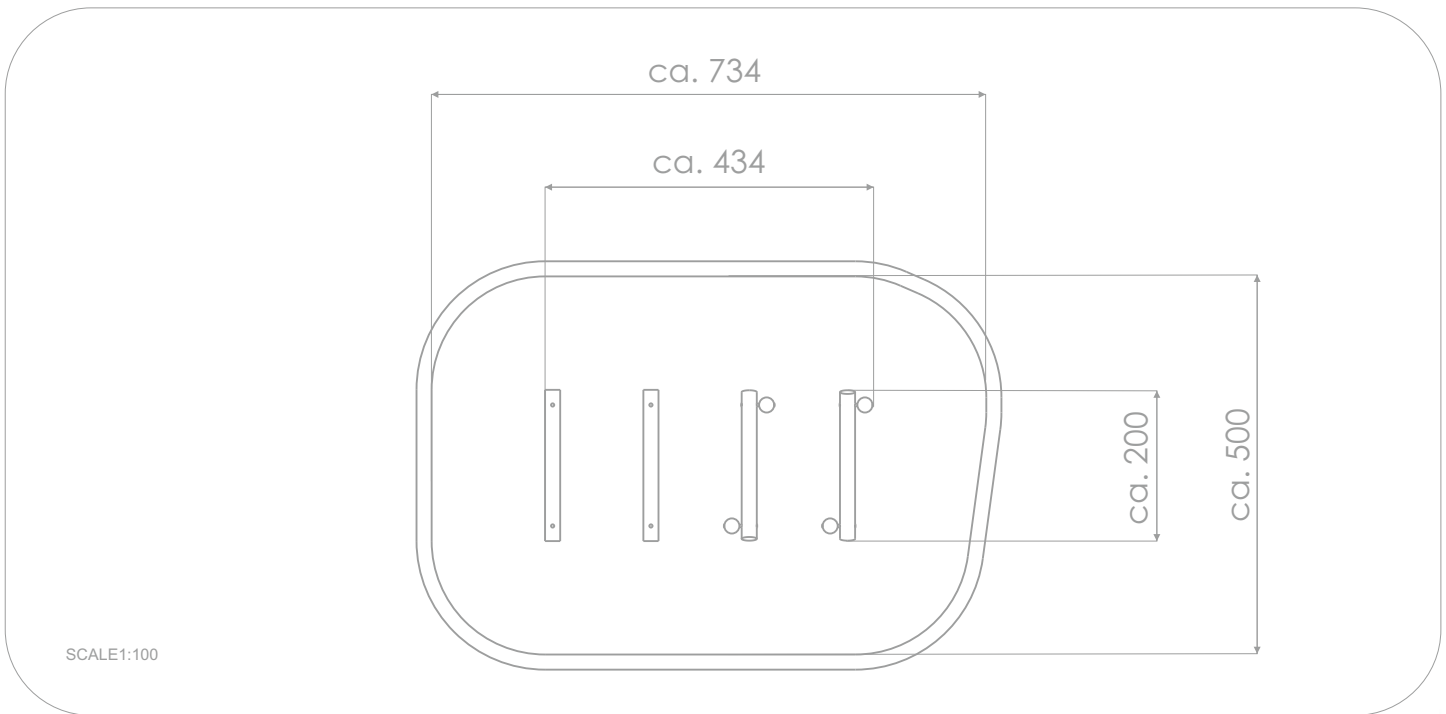

### INFORMATION ABOUT THE PRODUCT

Dimensions	ca. 200 x 434 cm
Safety zone	ca. 500 x 734 cm
Safety zone area	ca. 34 m <sup>2</sup>
Overall height	ca. 130 cm
Free fall height	ca. 119 cm
Amount of users	4 persons
Product complies with EN 1176-1:2017-12	YES
Availability of spare parts	YES
Age range	3-12

According to EN 1176-1:2017-12 norm, the product requires applying a safety surface according to the product's free fall height.

Visualisation is for reference only,  
actual appearance may vary.

8111

ROBINIA PLAY