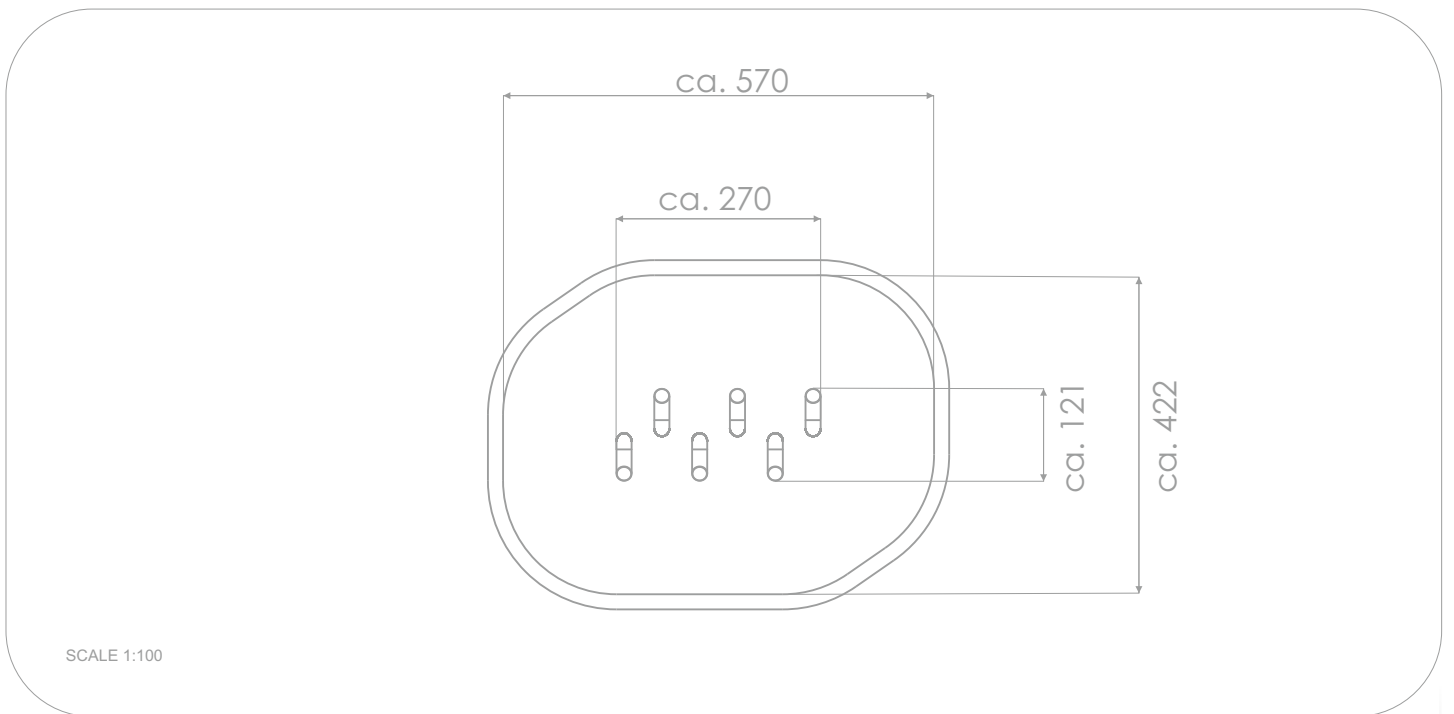

8112

ROBINIA PLAY

BALANCING

SOCIALIZING

JUMPING

INFORMATION ABOUT THE PRODUCT

Dimensions	ca. 121 x 270 cm
Safety zone	ca. 422 x 570 cm
Safety zone area	ca. 21 m ²
Overall height	ca. 121 cm
Free fall height	ca. 31 cm
Amount of users	3 persons
Product complies with EN 1176-1:2017-12	YES
Availability of spare parts	YES
Age range	3-12

According to EN 1176-1:2017-12 norm, the product requires applying a safety surface according to the product's free fall height.

Visualisation is for reference only,
actual appearance may vary.

8112

ROBINIA PLAY

SCALE 1:100

MATERIALS:

NATURAL ROBINIA WOOD