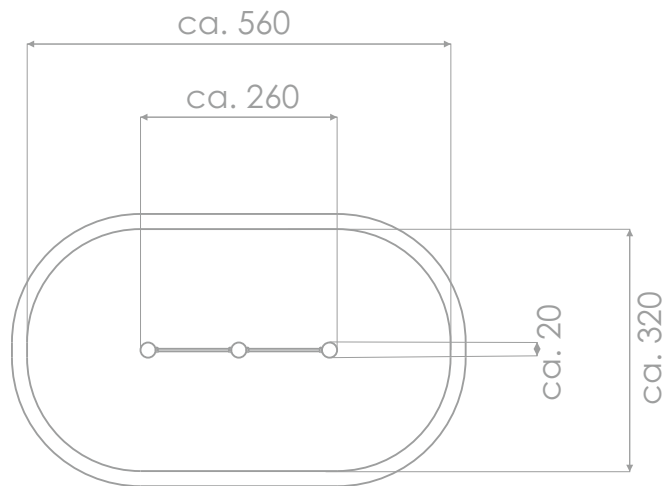

8113

ROBINA PLAY

SOCIALIZING

INFORMATION ABOUT THE PRODUCT

Dimensions	ca. 20 x 260 cm
Safety zone	ca. 320 x 560 cm
Safety zone area	ca. 16 m ²
Overall height	ca. 160 cm
Free fall height	ca. 150 cm
Amount of users	2 persons
Product complies with EN 1176-1:2017-12	YES
Availability of spare parts	YES
Age range	3-12

According to EN 1176-1:2017-12 norm, the product requires applying a safety surface according to the product's free fall height.

Visualisation is for reference only,
actual appearance may vary.

8113

ROBINA PLAY

SCALE 1:100

MATERIALS:

NATURAL ROBINA WOOD

ELEMENTS
CONSTRUCTION
MADE OF STAINLESS STEEL
ASISI 304

SYSTEM OF CONNECTORS
AND CLAMPS MADE OF
STRONG ALUMINIUM
ALLOY.