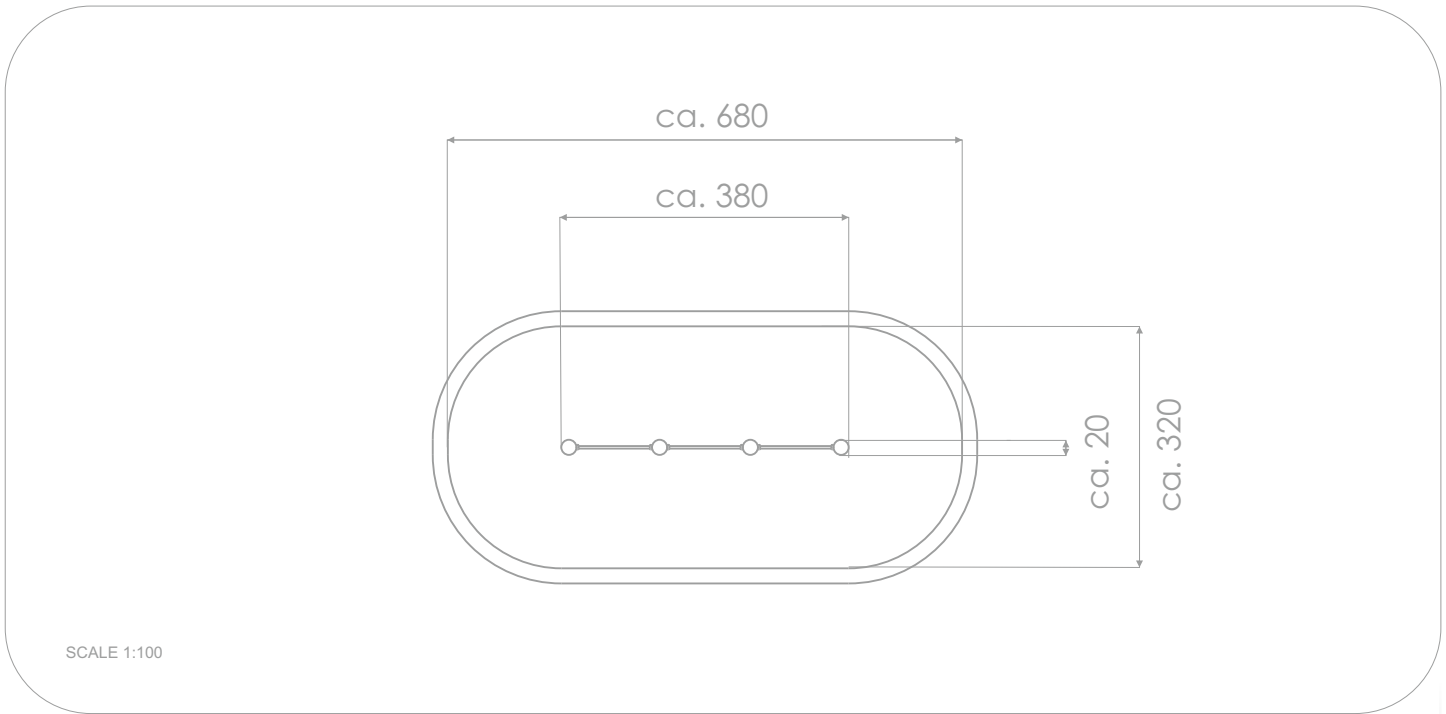

8114

ROBINIA PLAY

INFORMATION ABOUT THE PRODUCT

Dimensions	ca. 20 x 380 cm
Safety zone	ca. 320 x 680 cm
Safety zone area	ca. 19 m ²
Overall height	ca. 190 cm
Free fall height	ca. 150 cm
Amount of users	3 persons
Product complies with EN 1176-1:2017-12	YES
Availability of spare parts	YES
Age range	3-12

According to EN 1176-1:2017-12 norm, the product requires applying a safety surface according to the product's free fall height.

Visualisation is for reference only,
actual appearance may vary.

8114

ROBINIA PLAY