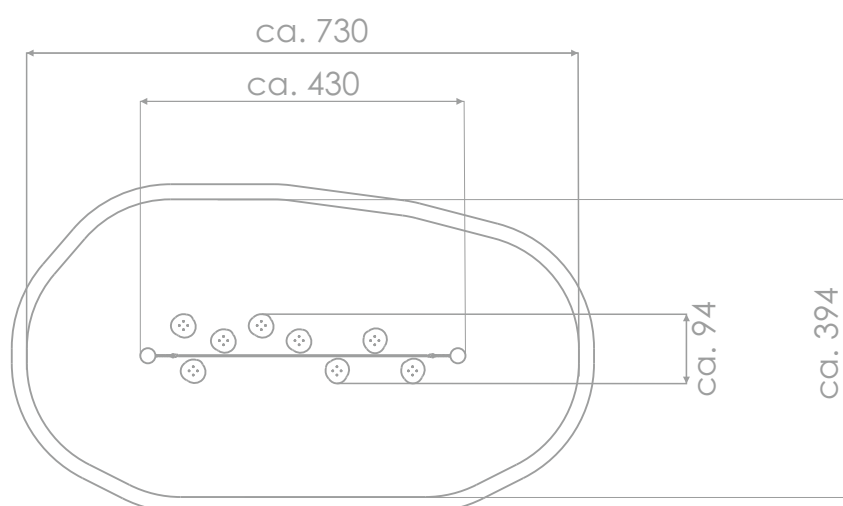

8116

ROBINIA PLAY

SOCIALIZING

JUMPING

INFORMATION ABOUT THE PRODUCT

Dimensions	ca. 94 x 430 cm
Safety zone	ca. 394 x 730 cm
Safety zone area	ca. 24 m ²
Overall height	ca. 180
Free fall height	ca. 42 cm
Amount of users	5 person
Product complies with EN 1176-1:2017-12	YES
Availability of spare parts	YES
Age range	3-12

According to EN 1176-1:2017-12 norm, the product requires applying a safety surface according to the product's free fall height.

Visualisation is for reference only,
actual appearance may vary.

8116

ROBINIA PLAY

SCALE 1:100

MATERIALS:

NATURAL ROBINIA WOOD

ANTI-SLIP HEXA 18 MM
PLATFORM PLATE

ATTESTED 6 MM STAINLESS
STEEL CHAINS

POLYPROPYLENE ROPES
PP - MULTISPLIT TYPE WITH
A STEEL CORE AND
A DIAMETER OF 16 MM