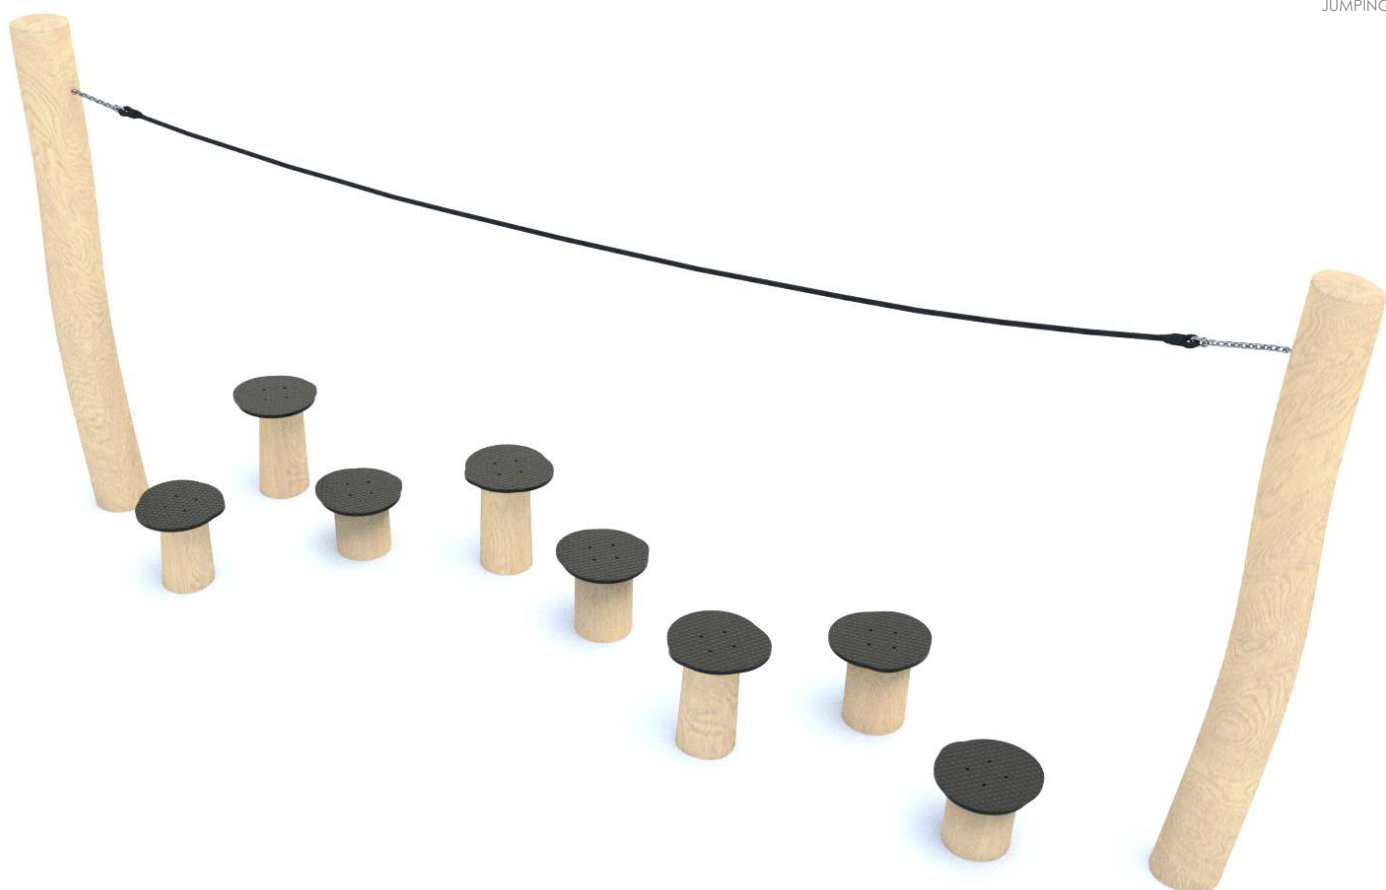

8116

ROBINIA PLAY

SOCIALIZING

JUMPING

INFORMATION ABOUT THE PRODUCT

Dimensions	ca. 94 x 430 cm
Safety zone	ca. 394 x 730 cm
Safety zone area	ca. 24 m ²
Overall height	ca. 180
Free fall height	ca. 42 cm
Amount of users	5 person
Product complies with EN 1176-1:2017-12	YES
Availability of spare parts	YES
Age range	3-12

According to EN 1176-1:2017-12 norm, the product requires applying a safety surface according to the product's free fall height.

Visualisation is for reference only,
actual appearance may vary.

8116

ROBINIA PLAY

SCALE 1:100

MATERIALS:

NATURAL ROBINIA WOOD

ANTI-SLIP HEXA 18 MM
PLATFORM PLATE

ATTESTED 6 MM STAINLESS
STEEL CHAINS

POLYPROPYLENE ROPES
PP - MULTISPLIT TYPE WITH
A STEEL CORE AND
A DIAMETER OF 16 MM