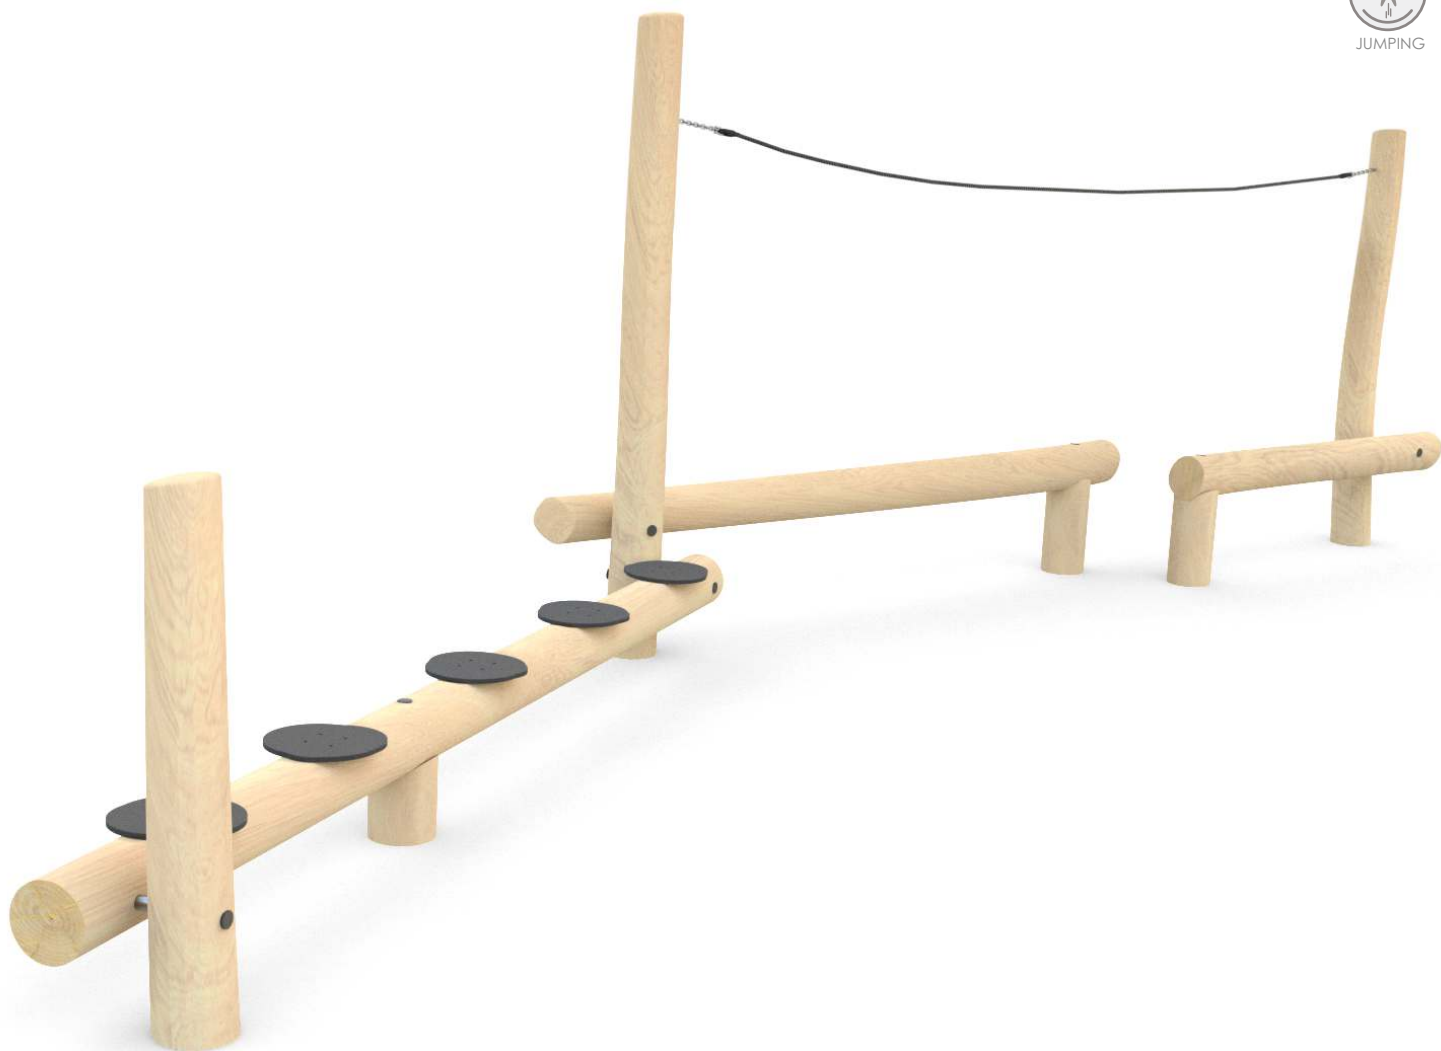

# 8117

## ROBINIA PLAY

SOCIALIZING

JUMPING

### INFORMATION ABOUT THE PRODUCT

Dimensions	ca. 268 x 811 cm
Safety zone	ca. 572 x 1115 cm
Safety zone area	ca. 39 m <sup>2</sup>
Overall height	ca. 240 cm
Free fall height	ca. 60 cm
Amount of users	5 person
Product complies with EN 1176-1:2017-12	YES
Availability of spare parts	YES
Age range	3-12
According to EN 1176-1:2017-12 norm, the product requires applying a safety surface according to the product's free fall height.	

Visualisation is for reference only,  
actual appearance may vary.

8117

ROBINIA PLAY

MATERIALS:

NATURAL ROBINIA WOOD	ANTI-SLIP HEXA 18 MM PLATFORM PLATE	ATTESTED 6 MM STAINLESS STEEL CHAINS	POLYPROPYLENE ROPES PP - MULTISPLIT TYPE WITH A STEEL CORE AND A DIAMETER OF 16 MM