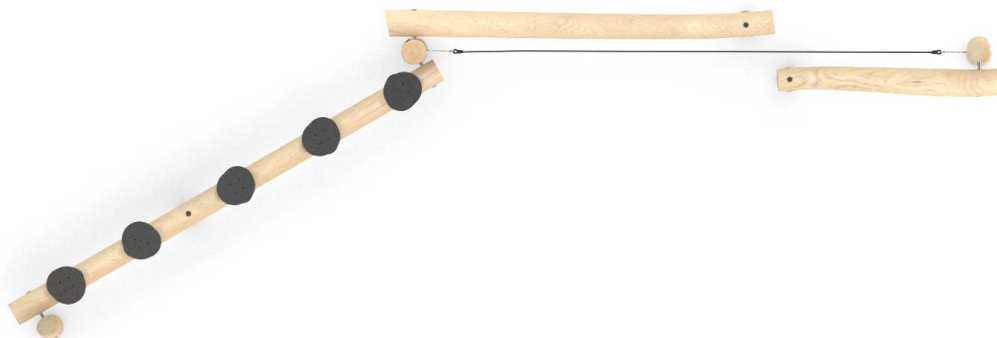

### INFORMATION ABOUT THE PRODUCT

Dimensions	ca. 268 x 811 cm
Safety zone	ca. 572 x 1115 cm
Safety zone area	ca. 39 m <sup>2</sup>
Overall height	ca. 240 cm
Free fall height	ca. 60 cm
Amount of users	5 person
Product complies with EN 1176-1:2017-12	YES
Availability of spare parts	YES
Age range	3-12
According to EN 1176-1:2017-12 norm, the product requires applying a safety surface according to the product's free fall height.	

Visualisation is for reference only,  
actual appearance may vary.

8117

ROBINIA PLAY

MATERIALS:

NATURAL ROBINIA WOOD	ANTI-SLIP HEXA 18 MM PLATFORM PLATE	ATTESTED 6 MM STAINLESS STEEL CHAINS	POLYPROPYLENE ROPES PP - MULTISPLIT TYPE WITH A STEEL CORE AND A DIAMETER OF 16 MM