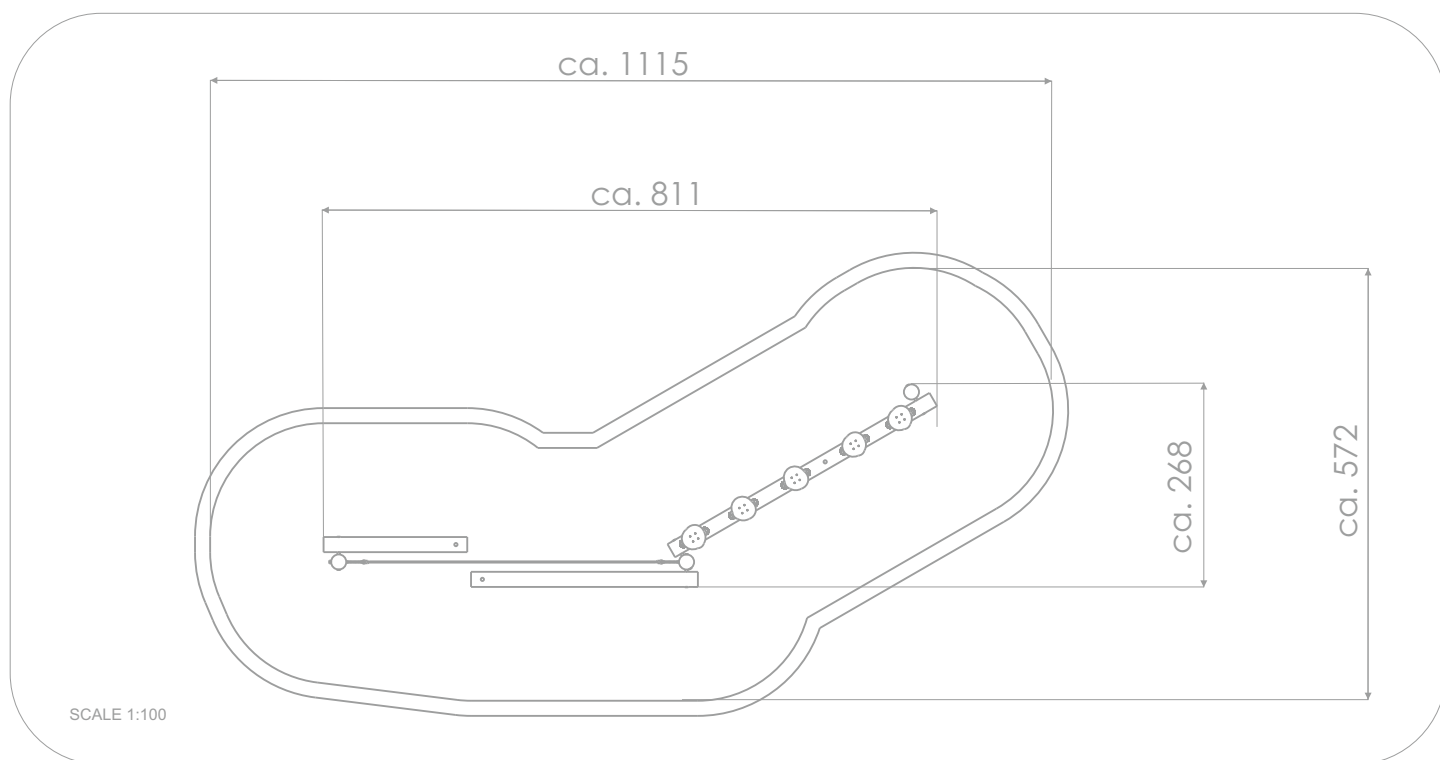

### INFORMATION ABOUT THE PRODUCT

Dimensions	ca. 268 x 811 cm
Safety zone	ca. 572 x 1115 cm
Safety zone area	ca. 39 m <sup>2</sup>
Overall height	ca. 240 cm
Free fall height	ca. 60 cm
Amount of users	5 person
Product complies with EN 1176-1:2017-12	YES
Availability of spare parts	YES
Age range	3-12
According to EN 1176-1:2017-12 norm, the product requires applying a safety surface according to the product's free fall height.	

Visualisation is for reference only,  
actual appearance may vary.

8117

ROBINIA PLAY

MATERIALS:

NATURAL ROBINIA WOOD	ANTI-SLIP HEXA 18 MM PLATFORM PLATE	ATTESTED 6 MM STAINLESS STEEL CHAINS	POLYPROPYLENE ROPES PP - MULTISPLIT TYPE WITH A STEEL CORE AND A DIAMETER OF 16 MM