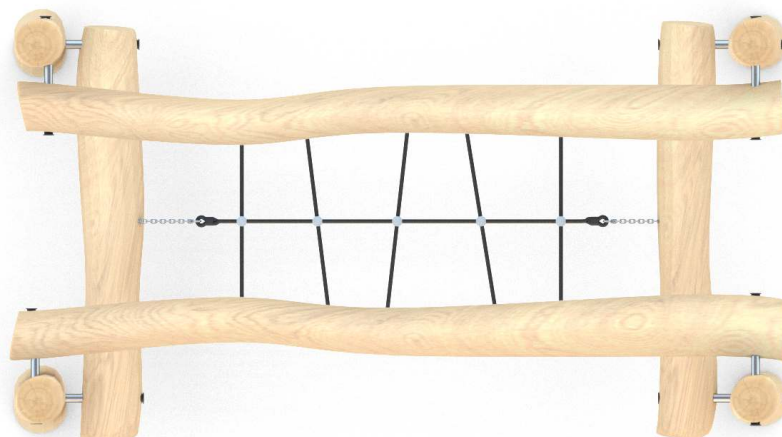

### INFORMATION ABOUT THE PRODUCT

Dimensions	ca. 151 x 301 cm
Safety zone	ca. 451 x 601 cm
Safety zone area	ca. 25 m <sup>2</sup>
Overall height	ca. 180 cm
Free fall height	ca. 70 cm
Amount of users	3 person
Product complies with EN 1176-1:2017-12	YES
Availability of spare parts	YES
Age range	3-12

According to EN 1176-1:2017-12 norm, the product requires applying a safety surface according to the product's free fall height.

Visualisation is for reference only,  
actual appearance may vary.

8118

ROBINIA PLAY

MATERIALS:

NATURAL ROBINIA WOOD	ATTESTED 6 MM STAINLESS STEEL CHAINS	POLYPROPYLENE ROPES PP - MULTISPLIT TYPE WITH A STEEL CORE AND A DIAMETER OF 16 MM	ROPE ENDINGS PRESSED IN A SLEEVE MADE OF DURABLE ALUMINUM ALLOY	SOLID AND ESTHETIC ROPE CONNECTORS MADE OF INJECTION MOLDED POLYAMIDE
