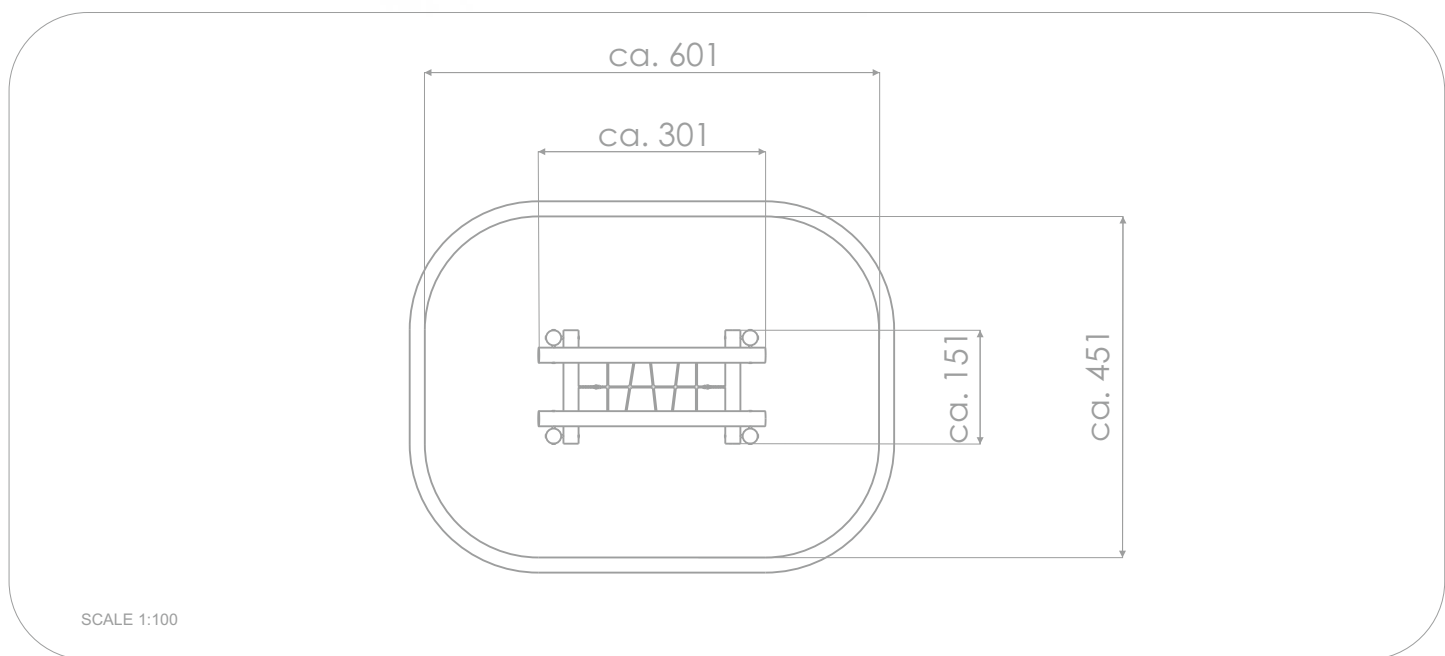

### INFORMATION ABOUT THE PRODUCT

Dimensions	ca. 151 x 301 cm
Safety zone	ca. 451 x 601 cm
Safety zone area	ca. 25 m <sup>2</sup>
Overall height	ca. 180 cm
Free fall height	ca. 70 cm
Amount of users	3 person
Product complies with EN 1176-1:2017-12	YES
Availability of spare parts	YES
Age range	3-12

According to EN 1176-1:2017-12 norm, the product requires applying a safety surface according to the product's free fall height.

Visualisation is for reference only,  
actual appearance may vary.

8118

ROBINIA PLAY