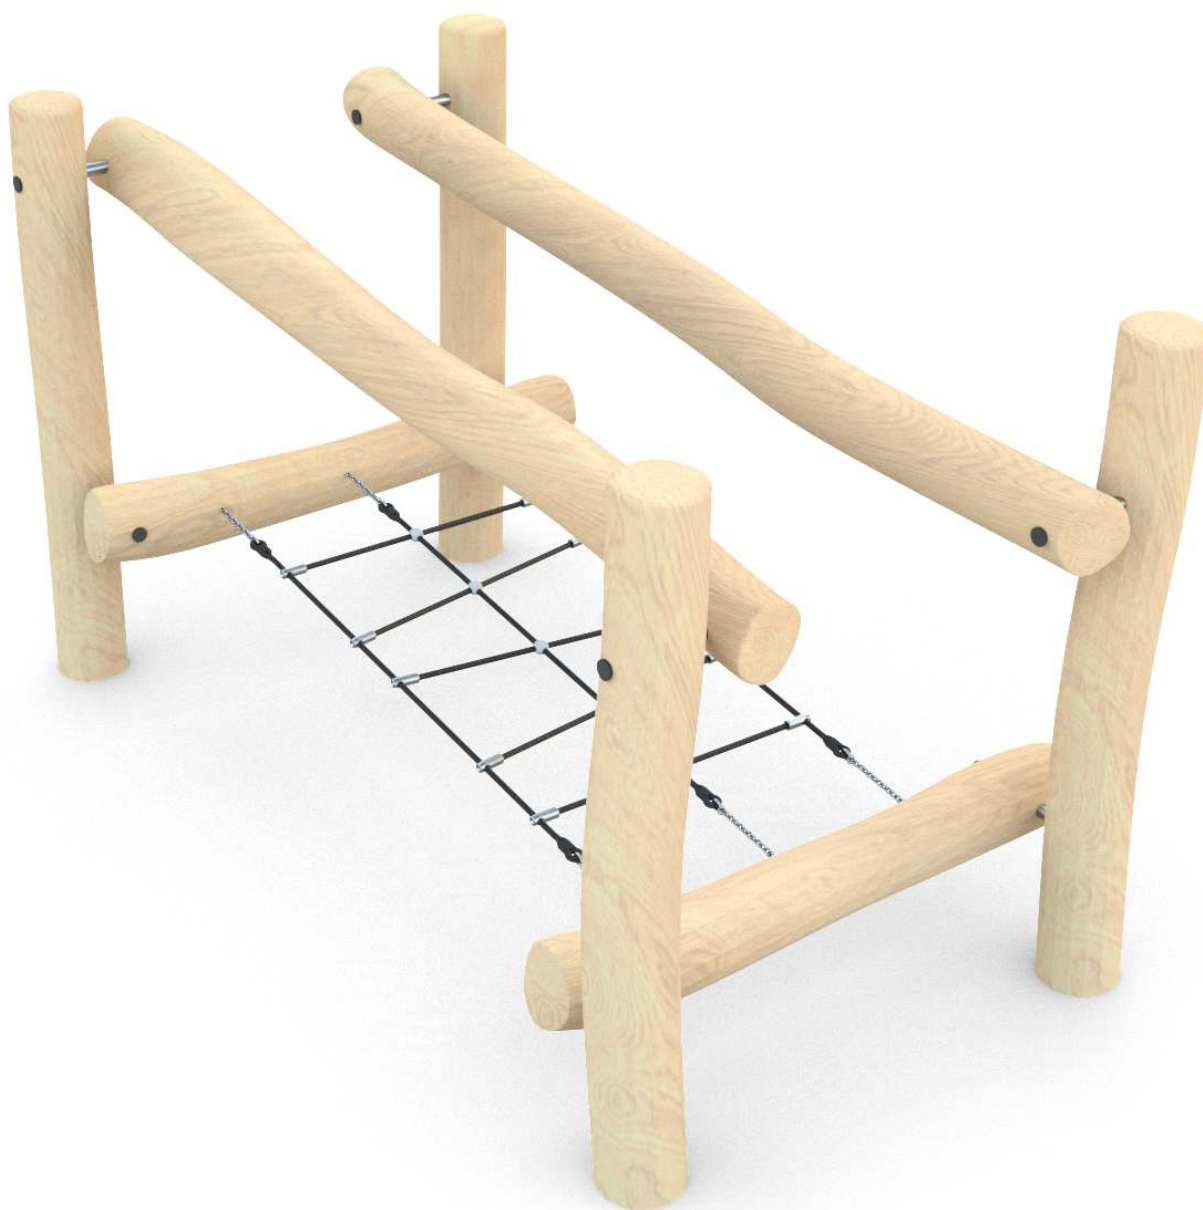

## ROBINIA PLAY

SOCIALIZING

JUMPING

BALANCING

### INFORMATION ABOUT THE PRODUCT

Dimensions	ca. 151 x 301 cm
Safety zone	ca. 451 x 601 cm
Safety zone area	ca. 25 m <sup>2</sup>
Overall height	ca. 180 cm
Free fall height	ca. 70 cm
Amount of users	3 person
Product complies with EN 1176-1:2017-12	YES
Availability of spare parts	YES
Age range	3-12

According to EN 1176-1:2017-12 norm, the product requires applying a safety surface according to the product's free fall height.

Visualisation is for reference only,  
actual appearance may vary.

8118

ROBINIA PLAY

MATERIALS:

NATURAL ROBINIA WOOD	ATTESTED 6 MM STAINLESS STEEL CHAINS	POLYPROPYLENE ROPES PP - MULTISPLIT TYPE WITH A STEEL CORE AND A DIAMETER OF 16 MM	ROPE ENDINGS PRESSED IN A SLEEVE MADE OF DURABLE ALUMINUM ALLOY	SOLID AND ESTHETIC ROPE CONNECTORS MADE OF INJECTION MOLDED POLYAMIDE
