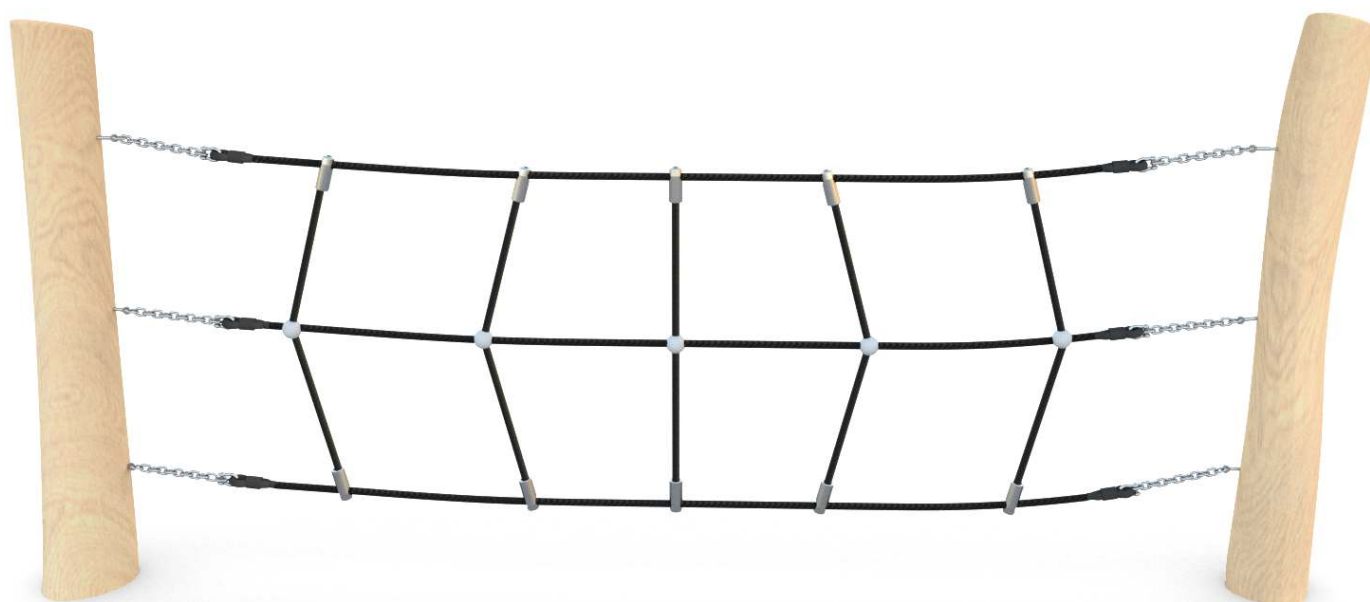

8119

ROBINIA PLAY

SOCIALIZING

CLIMBING

INFORMATION ABOUT THE PRODUCT

Dimensions	ca. 20 x 266 cm
Safety zone	ca. 320 x 566 cm
Safety zone area	ca. 16 m ²
Overall height	ca. 140 cm
Free fall height	ca. 97 cm
Amount of users	2 persons
Product complies with EN 1176-1:2017-12	YES
Availability of spare parts	YES
Age range	3-12
According to EN 1176-1:2017-12 norm, the product requires applying a safety surface according to the product's free fall height.	

Visualisation is for reference only,
actual appearance may vary.

8119

ROBINIA PLAY

SCALE 1:100

MATERIALS:

NATURAL ROBINIA WOOD

ATTESTED 6 MM STAINLESS STEEL CHAINS

POLYPROPYLENE ROPES
PP - MULTISPLIT TYPE WITH
A STEEL CORE AND
A DIAMETER OF 16 MM

ROPE ENDINGS PRESSED IN
A SLEEVE MADE OF DURABLE
ALUMINUM ALLOY

SOLID AND ESTHETIC ROPE
CONNECTORS MADE OF
INJECTION MOLDED
POLYAMIDE