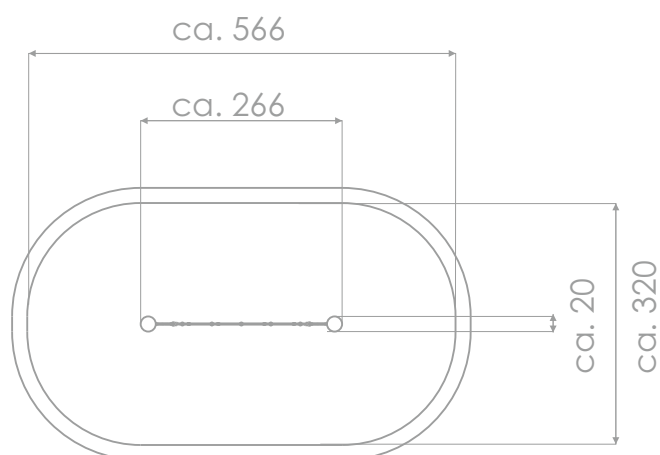

8119

ROBINIA PLAY

SOCIALIZING

CLIMBING

INFORMATION ABOUT THE PRODUCT

Dimensions	ca. 20 x 266 cm
Safety zone	ca. 320 x 566 cm
Safety zone area	ca. 16 m ²
Overall height	ca. 140 cm
Free fall height	ca. 97 cm
Amount of users	2 persons
Product complies with EN 1176-1:2017-12	YES
Availability of spare parts	YES
Age range	3-12
According to EN 1176-1:2017-12 norm, the product requires applying a safety surface according to the product's free fall height.	

Visualisation is for reference only,
actual appearance may vary.

8119

ROBINIA PLAY

SCALE 1:100

MATERIALS:

NATURAL ROBINIA WOOD

ATTESTED 6 MM STAINLESS STEEL CHAINS

POLYPROPYLENE ROPES
PP - MULTISPLIT TYPE WITH
A STEEL CORE AND
A DIAMETER OF 16 MM