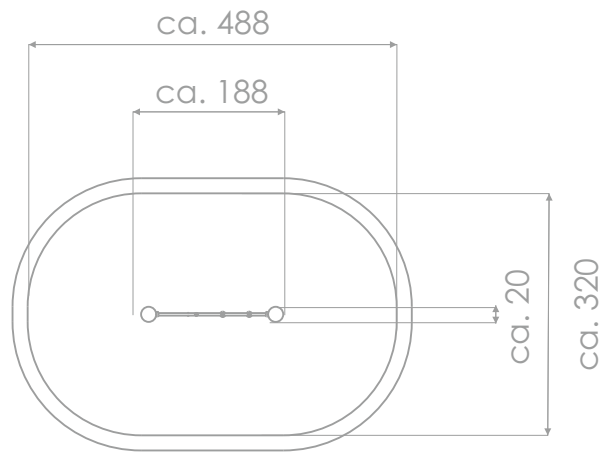

8120

ROBINIA PLAY

SOCIALIZING

CLIMBING

INFORMATION ABOUT THE PRODUCT

Dimensions	ca. 20 x 188 cm
Safety zone	ca. 320 x 488 cm
Safety zone area	ca. 14 m ²
Overall height	ca. 180 cm
Free fall height	ca. 142 cm
Amount of users	2 person
Product complies with EN 1176-1:2017-12	YES
Availability of spare parts	YES
Age range	3-12

According to EN 1176-1:2017-12 norm, the product requires applying a safety surface according to the product's free fall height.

Visualisation is for reference only,
actual appearance may vary.

8120

ROBINIA PLAY

SCALE 1:100

MATERIALS:

ROPE LADDER STEPS AND ROPE KNOTS MADE OF INJECTION MOLDED POLYMADE

POLYPROPYLENE ROPES PP - MULTISPLIT TYPE WITH A STEEL CORE AND A DIAMETER OF 16 MM

ROPE ENDINGS PRESSED IN A SLEEVE MADE OF DURABLE ALUMINIUM ALLOY