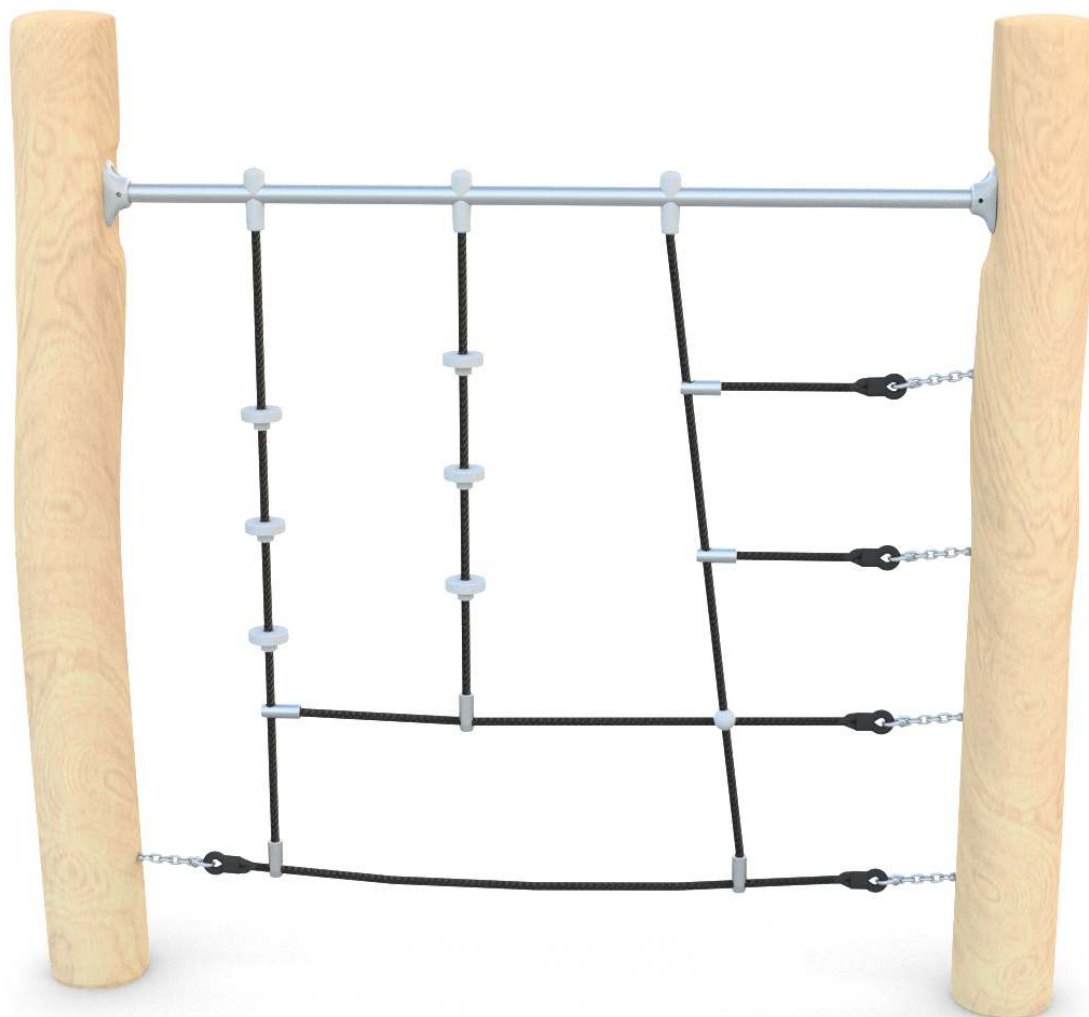

8120

ROBINIA PLAY

SOCIALIZING

CLIMBING

INFORMATION ABOUT THE PRODUCT

Dimensions	ca. 20 x 188 cm
Safety zone	ca. 320 x 488 cm
Safety zone area	ca. 14 m ²
Overall height	ca. 180 cm
Free fall height	ca. 142 cm
Amount of users	2 person
Product complies with EN 1176-1:2017-12	YES
Availability of spare parts	YES
Age range	3-12

According to EN 1176-1:2017-12 norm, the product requires applying a safety surface according to the product's free fall height.

Visualisation is for reference only,
actual appearance may vary.

8120

ROBINIA PLAY

SCALE 1:100

MATERIALS:

ROPE LADDER STEPS AND ROPE KNOTS MADE OF INJECTION MOLDED POLYMADE

POLYPROPYLENE ROPES PP - MULTISPLIT TYPE WITH A STEEL CORE AND A DIAMETER OF 16 MM

ROPE ENDINGS PRESSED IN A SLEEVE MADE OF DURABLE ALUMINIUM ALLOY

NATURAL ROBINIA WOOD

SYSTEM OF CONNECTORS AND CLAMPS MADE OF STRONG ALUMINIUM ALLOY.

ELEMENTS CONSTRUCTION MADE OF STAINLESS STEEL AISI 304

ATTESTED 6 MM STAINLESS STEEL CHAINS