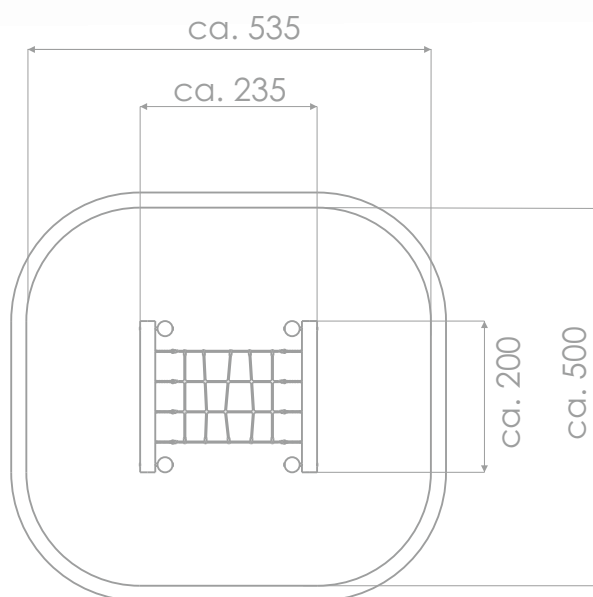

8121

ROBINA PLAY

SOCIALIZING

BALANCING

INFORMATION ABOUT THE PRODUCT

| | |
|---|-----------------------|
| Dimensions | ca. 200 x 235 cm |
| Safety zone | ca. 500 x 535 cm |
| Safety zone area | ca. 25 m ² |
| Overall height | ca. 80 cm |
| Free fall height | ca. 80 cm |
| Amount of users | 3 person |
| Product complies with EN 1176-1:2017-12 | YES |
| Amount of users | YES |
| Age range | 3-12 |
| <small>According to EN 1176-1:2017-12 norm, the product requires applying a safety surface according to the product's free fall height.</small> | |

Visualisation is for reference only,
actual appearance may vary.

8121

ROBINIA PLAY

SCALE 1:100

MATERIALS:

NATURAL ROBINIA WOOD

ATTESTED 6 MM STAINLESS STEEL CHAINS

POLYPROPYLENE ROPES
PP - MULTISPLIT TYPE WITH
A STEEL CORE AND
A DIAMETER OF 16 MM