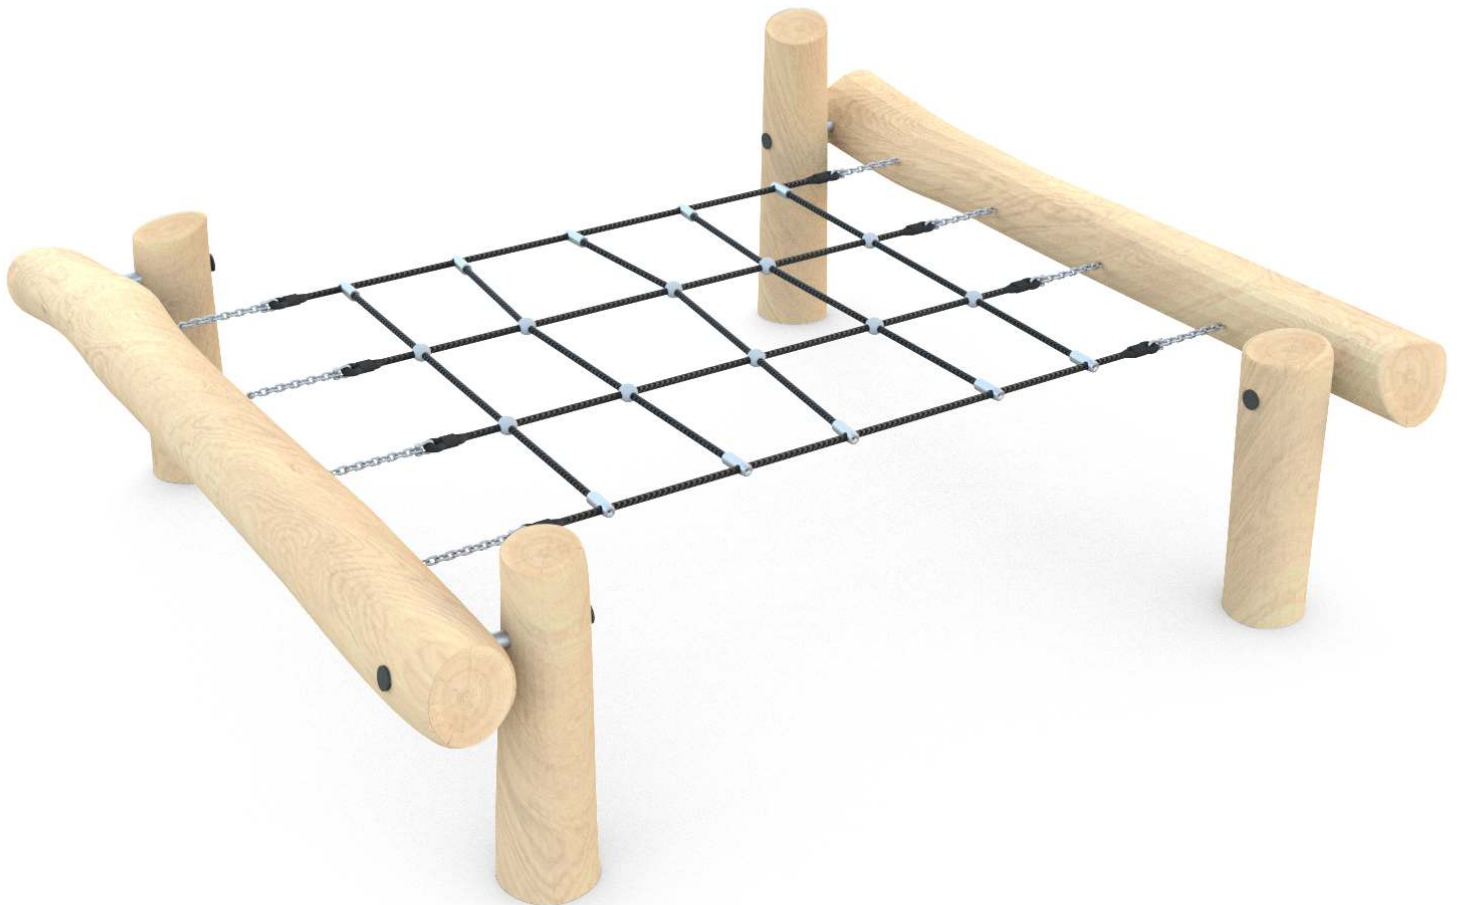

8121

ROBINA PLAY

SOCIALIZING

BALANCING

INFORMATION ABOUT THE PRODUCT

| | |
|---|-----------------------|
| Dimensions | ca. 200 x 235 cm |
| Safety zone | ca. 500 x 535 cm |
| Safety zone area | ca. 25 m ² |
| Overall height | ca. 80 cm |
| Free fall height | ca. 80 cm |
| Amount of users | 3 person |
| Product complies with EN 1176-1:2017-12 | YES |
| Amount of users | YES |
| Age range | 3-12 |
| <small>According to EN 1176-1:2017-12 norm, the product requires applying a safety surface according to the product's free fall height.</small> | |

Visualisation is for reference only,
actual appearance may vary.

8121

ROBINIA PLAY

SCALE 1:100

MATERIALS:

NATURAL ROBINIA WOOD

ATTESTED 6 MM STAINLESS STEEL CHAINS

POLYPROPYLENE ROPES
PP - MULTISPLIT TYPE WITH
A STEEL CORE AND
A DIAMETER OF 16 MM

ROPE ENDINGS PRESSED IN
A SLEEVE MADE OF DURABLE
ALUMINUM ALLOY

SOLID AND ESTHETIC ROPE
CONNECTORS MADE OF
INJECTION MOLDED
POLYAMIDE