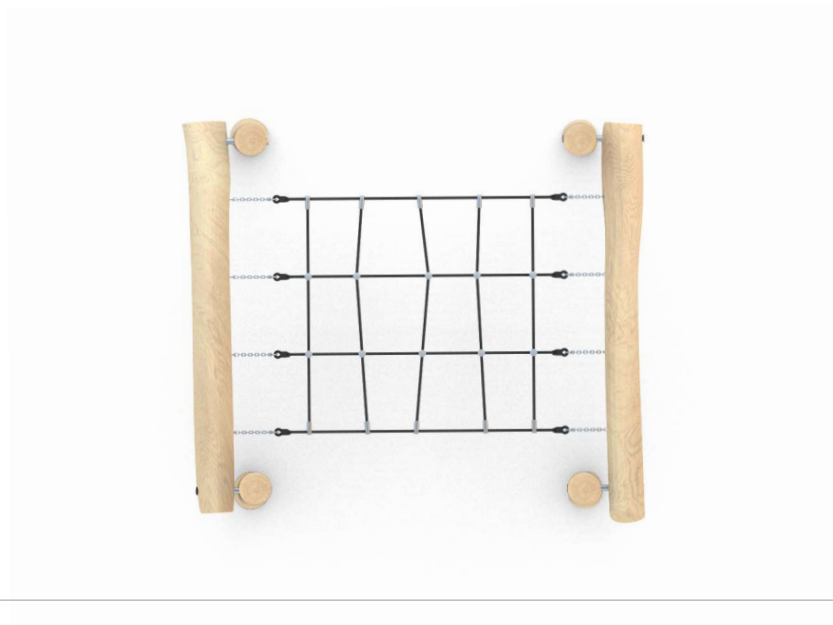

8121

ROBINA PLAY

SOCIALIZING

BALANCING

INFORMATION ABOUT THE PRODUCT

| | |
|---|-----------------------|
| Dimensions | ca. 200 x 235 cm |
| Safety zone | ca. 500 x 535 cm |
| Safety zone area | ca. 25 m ² |
| Overall height | ca. 80 cm |
| Free fall height | ca. 80 cm |
| Amount of users | 3 person |
| Product complies with EN 1176-1:2017-12 | YES |
| Amount of users | YES |
| Age range | 3-12 |
| <small>According to EN 1176-1:2017-12 norm, the product requires applying a safety surface according to the product's free fall height.</small> | |

Visualisation is for reference only,
actual appearance may vary.

8121

ROBINIA PLAY

SCALE 1:100

MATERIALS:

NATURAL ROBINIA WOOD

ATTESTED 6 MM STAINLESS STEEL CHAINS

POLYPROPYLENE ROPES
PP - MULTISPLIT TYPE WITH
A STEEL CORE AND
A DIAMETER OF 16 MM

ROPE ENDINGS PRESSED IN
A SLEEVE MADE OF DURABLE
ALUMINUM ALLOY

SOLID AND ESTHETIC ROPE
CONNECTORS MADE OF
INJECTION MOLDED
POLYAMIDE