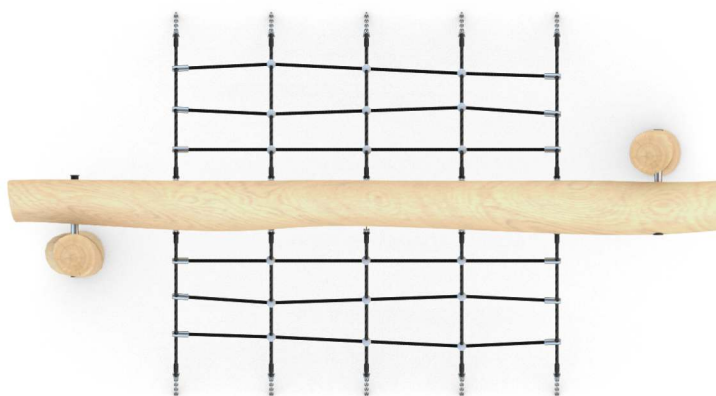

8122

ROBINIA PLAY

SOCIALIZING

CLIMBING

INFORMATION ABOUT THE PRODUCT

Dimensions	ca. 151 x 265 cm
Safety zone	ca. 451 x 565 cm
Safety zone area	ca. 20 m ²
Overall height	ca. 130 cm
Free fall height	ca. 100 cm
Amount of users	4 persons
Product complies with EN 1176-1:2017-12	YES
Availability of spare parts	YES
Age range	3-12

According to EN 1176-1:2017-12 norm, the product requires applying a safety surface according to the product's free fall height.

Visualisation is for reference only,
actual appearance may vary.

8122

ROBINIA PLAY

MATERIALS:

NATURAL ROBINIA WOOD	ATTESTED 6 MM STAINLESS STEEL CHAINS	POLYPROPYLENE ROPES PP - MULTISPLIT TYPE WITH A STEEL CORE AND A DIAMETER OF 16 MM	ROPE ENDINGS PRESSED IN A SLEEVE MADE OF DURABLE ALUMINUM ALLOY	SOLID AND ESTHETIC ROPE CONNECTORS MADE OF INJECTION MOLDED POLYAMIDE
