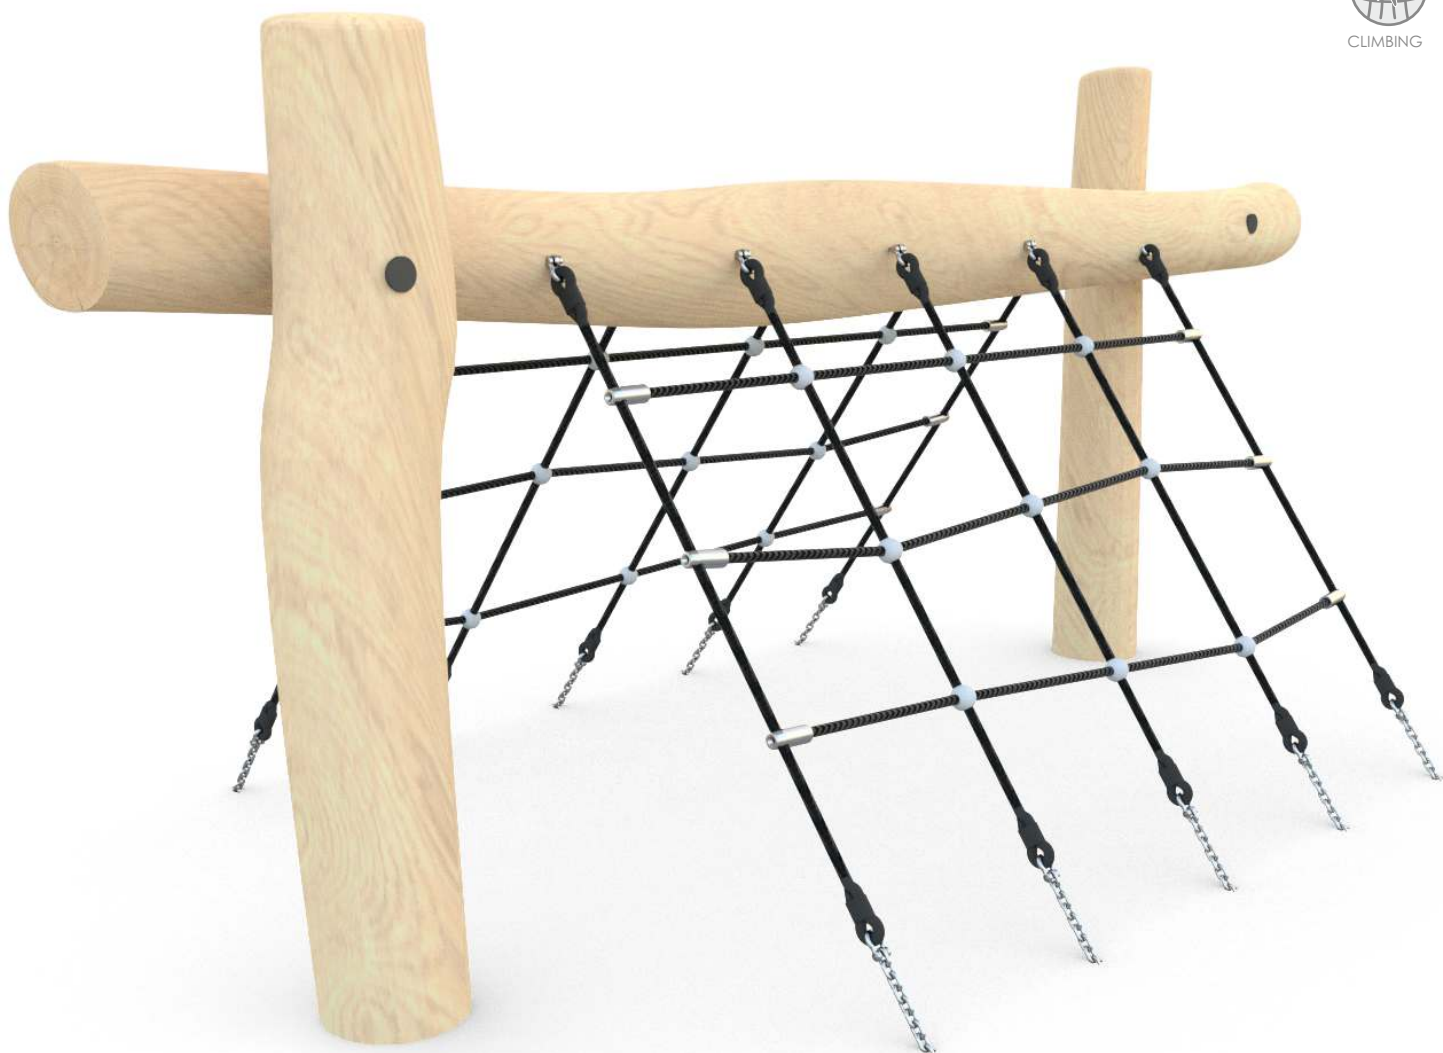

8122

ROBINIA PLAY

SOCIALIZING

CLIMBING

INFORMATION ABOUT THE PRODUCT

Dimensions	ca. 151 x 265 cm
Safety zone	ca. 451 x 565 cm
Safety zone area	ca. 20 m ²
Overall height	ca. 130 cm
Free fall height	ca. 100 cm
Amount of users	4 persons
Product complies with EN 1176-1:2017-12	YES
Availability of spare parts	YES
Age range	3-12

According to EN 1176-1:2017-12 norm, the product requires applying a safety surface according to the product's free fall height.

Visualisation is for reference only,
actual appearance may vary.

8122

ROBINIA PLAY

MATERIALS:

NATURAL ROBINIA WOOD	ATTESTED 6 MM STAINLESS STEEL CHAINS	POLYPROPYLENE ROPES PP - MULTISPLIT TYPE WITH A STEEL CORE AND A DIAMETER OF 16 MM	ROPE ENDINGS PRESSED IN A SLEEVE MADE OF DURABLE ALUMINUM ALLOY	SOLID AND ESTHETIC ROPE CONNECTORS MADE OF INJECTION MOLDED POLYAMIDE
