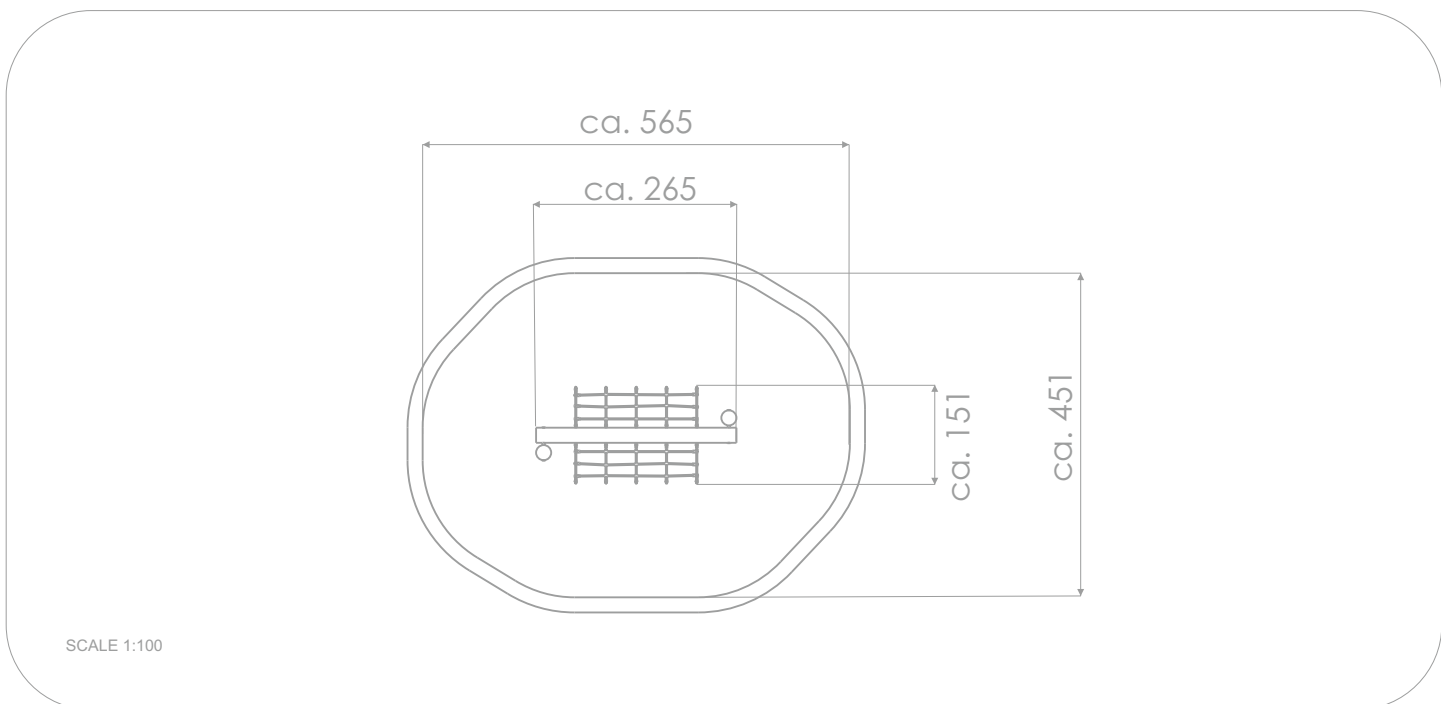

8122

ROBINIA PLAY

SOCIALIZING

CLIMBING

INFORMATION ABOUT THE PRODUCT

Dimensions	ca. 151 x 265 cm
Safety zone	ca. 451 x 565 cm
Safety zone area	ca. 20 m ²
Overall height	ca. 130 cm
Free fall height	ca. 100 cm
Amount of users	4 persons
Product complies with EN 1176-1:2017-12	YES
Availability of spare parts	YES
Age range	3-12

According to EN 1176-1:2017-12 norm, the product requires applying a safety surface according to the product's free fall height.

Visualisation is for reference only,
actual appearance may vary.

8122

ROBINIA PLAY

MATERIALS:

NATURAL ROBINIA WOOD	ATTESTED 6 MM STAINLESS STEEL CHAINS	POLYPROPYLENE ROPES PP - MULTISPLIT TYPE WITH A STEEL CORE AND A DIAMETER OF 16 MM	ROPE ENDINGS PRESSED IN A SLEEVE MADE OF DURABLE ALUMINUM ALLOY	SOLID AND ESTHETIC ROPE CONNECTORS MADE OF INJECTION MOLDED POLYAMIDE
