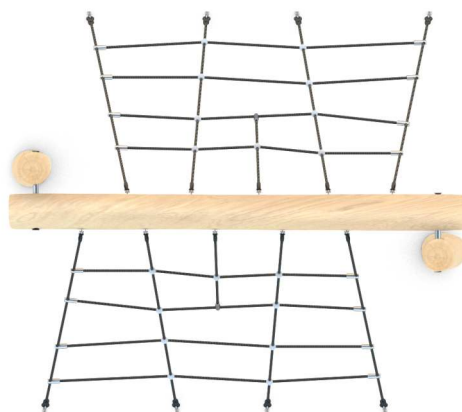

8123

ROBINIA PLAY

SOCIALIZING

CLIMBING

INFORMATION ABOUT THE PRODUCT

Dimensions	ca. 197 x 250 cm
Safety zone	ca. 498 x 590 cm
Safety zone area	ca. 25 m ²
Overall height	ca. 180 cm
Free fall height	ca. 180 cm
Amount of users	6 person
Product complies with EN 1176-1:2017-12	YES
Availability of spare parts	YES
Age range	3-12

According to EN 1176-1:2017-12 norm, the product requires applying a safety surface according to the product's free fall height.

Visualisation is for reference only,
actual appearance may vary.

8123

ROBINIA PLAY

SCALE 1:100

MATERIALS:

NATURAL ROBINIA WOOD

ATTESTED 6 MM STAINLESS STEEL CHAINS

POLYPROPYLENE ROPES
PP - MULTISPLIT TYPE WITH
A STEEL CORE AND
A DIAMETER OF 16 MM

ROPE ENDINGS PRESSED IN
A SLEEVE MADE OF DURABLE
ALUMINUM ALLOY

SOLID AND ESTHETIC ROPE
CONNECTORS MADE OF
INJECTION MOLDED
POLYAMIDE