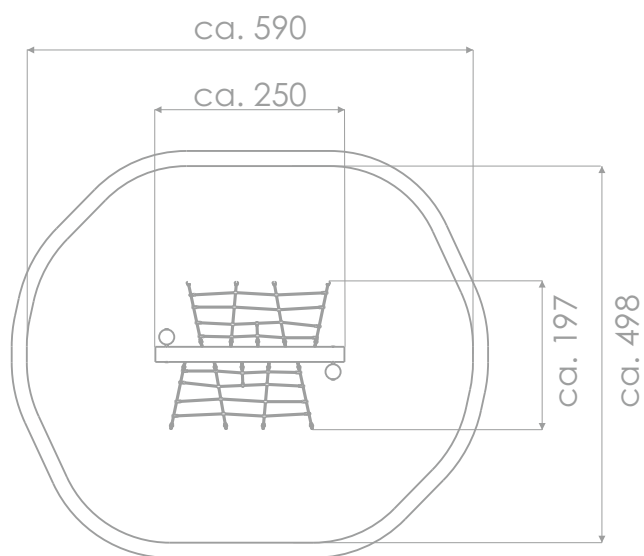

8123

ROBINIA PLAY

SOCIALIZING

CLIMBING

INFORMATION ABOUT THE PRODUCT

Dimensions	ca. 197 x 250 cm
Safety zone	ca. 498 x 590 cm
Safety zone area	ca. 25 m ²
Overall height	ca. 180 cm
Free fall height	ca. 180 cm
Amount of users	6 person
Product complies with EN 1176-1:2017-12	YES
Availability of spare parts	YES
Age range	3-12

According to EN 1176-1:2017-12 norm, the product requires applying a safety surface according to the product's free fall height.

Visualisation is for reference only,
actual appearance may vary.

8123

ROBINIA PLAY

SCALE 1:100

MATERIALS:

NATURAL ROBINIA WOOD

ATTESTED 6 MM STAINLESS STEEL CHAINS

POLYPROPYLENE ROPES
PP - MULTISPLIT TYPE WITH
A STEEL CORE AND
A DIAMETER OF 16 MM

ROPE ENDINGS PRESSED IN
A SLEEVE MADE OF DURABLE
ALUMINUM ALLOY