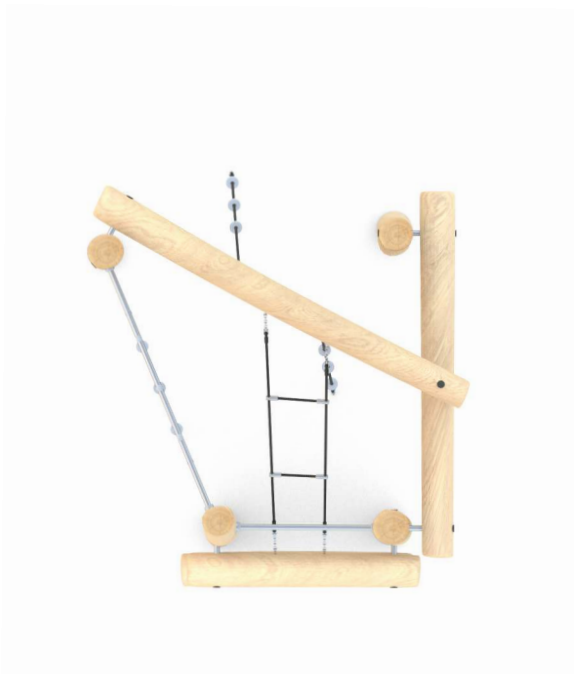

### INFORMATION ABOUT THE PRODUCT

Dimensions	ca. 213 x 232 cm
Safety zone	ca. 577 x 558 cm
Safety zone area	ca. 26 m <sup>2</sup>
Overall height	ca. 200 cm
Free fall height	ca. 200 cm
Amount of users	9 person
Product complies with EN 1176-1:2017-12	YES
Availability of spare parts	YES
Age range	3-12
According to EN 1176-1:2017-12 norm, the product requires applying a safety surface according to the product's free fall height.	

Visualisation is for reference only,  
actual appearance may vary.

8124

ROBINIA PLAY

SCALE 1:100

MATERIALS:

NATURAL ROBINIA WOOD

ELEMENTS  
CONSTRUCTION  
MADE OF STAINLESS STEEL  
ASISI 304

ATTESTED 6 MM STAINLESS  
STEEL CHAINS

POLYPROPYLENE ROPES  
PP - MULTISPLIT TYPE WITH  
A STEEL CORE AND  
A DIAMETER OF 16 MM

ROPE ENDINGS PRESSED IN  
A SLEEVE MADE OF DURABLE  
ALUMINUM ALLOY

SOLID AND ESTHETIC ROPE  
CONNECTORS MADE OF  
INJECTION MOLDED  
POLYAMIDE