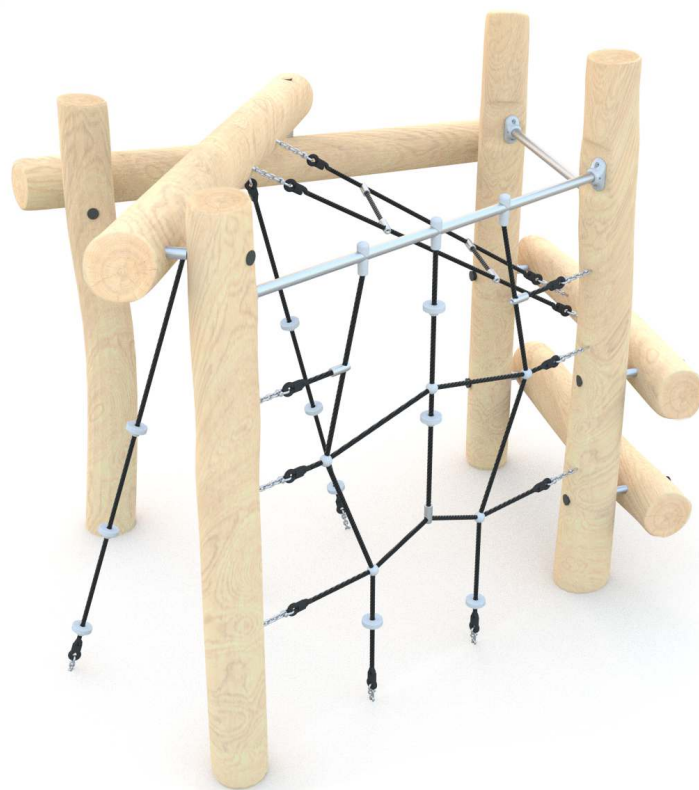

## ROBINIA PLAY

SOCIALIZING

CLIMBING

JUMPING

### INFORMATION ABOUT THE PRODUCT

Dimensions	ca. 213 x 232 cm
Safety zone	ca. 577 x 558 cm
Safety zone area	ca. 26 m <sup>2</sup>
Overall height	ca. 200 cm
Free fall height	ca. 200 cm
Amount of users	9 person
Product complies with EN 1176-1:2017-12	YES
Availability of spare parts	YES
Age range	3-12
According to EN 1176-1:2017-12 norm, the product requires applying a safety surface according to the product's free fall height.	

Visualisation is for reference only,  
actual appearance may vary.

8124

ROBINIA PLAY

SCALE 1:100

MATERIALS:

NATURAL ROBINIA WOOD

ELEMENTS  
CONSTRUCTION  
MADE OF STAINLESS STEEL  
ASISI 304

ATTESTED 6 MM STAINLESS  
STEEL CHAINS

POLYPROPYLENE ROPES  
PP - MULTISPLIT TYPE WITH  
A STEEL CORE AND  
A DIAMETER OF 16 MM

ROPE ENDINGS PRESSED IN  
A SLEEVE MADE OF DURABLE  
ALUMINUM ALLOY

SOLID AND ESTHETIC ROPE  
CONNECTORS MADE OF  
INJECTION MOLDED  
POLYAMIDE