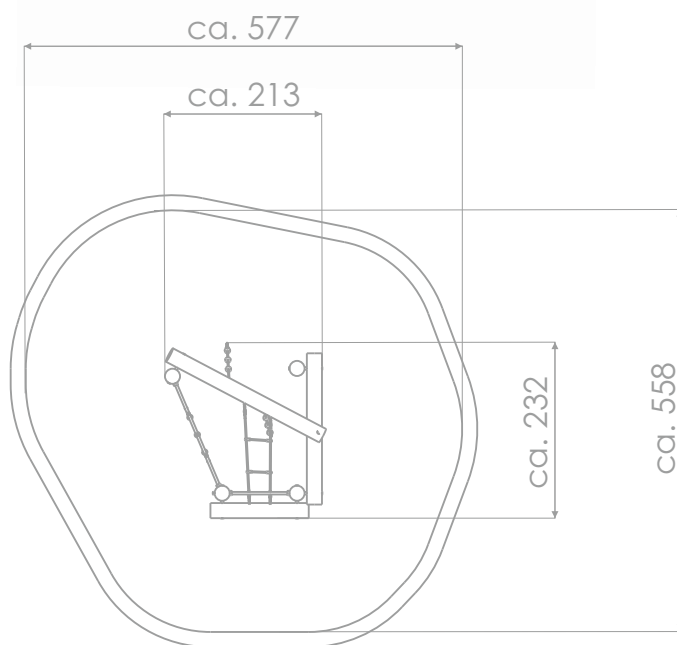

### INFORMATION ABOUT THE PRODUCT

Dimensions	ca. 213 x 232 cm
Safety zone	ca. 577 x 558 cm
Safety zone area	ca. 26 m <sup>2</sup>
Overall height	ca. 200 cm
Free fall height	ca. 200 cm
Amount of users	9 person
Product complies with EN 1176-1:2017-12	YES
Availability of spare parts	YES
Age range	3-12
According to EN 1176-1:2017-12 norm, the product requires applying a safety surface according to the product's free fall height.	

Visualisation is for reference only,  
actual appearance may vary.

8124

ROBINIA PLAY

SCALE 1:100

MATERIALS:

NATURAL ROBINIA WOOD

ELEMENTS  
CONSTRUCTION  
MADE OF STAINLESS STEEL  
ASISI 304

ATTESTED 6 MM STAINLESS  
STEEL CHAINS

POLYPROPYLENE ROPES  
PP - MULTISPLIT TYPE WITH  
A STEEL CORE AND  
A DIAMETER OF 16 MM

ROPE ENDINGS PRESSED IN  
A SLEEVE MADE OF DURABLE  
ALUMINUM ALLOY

SOLID AND ESTHETIC ROPE  
CONNECTORS MADE OF  
INJECTION MOLDED  
POLYAMIDE