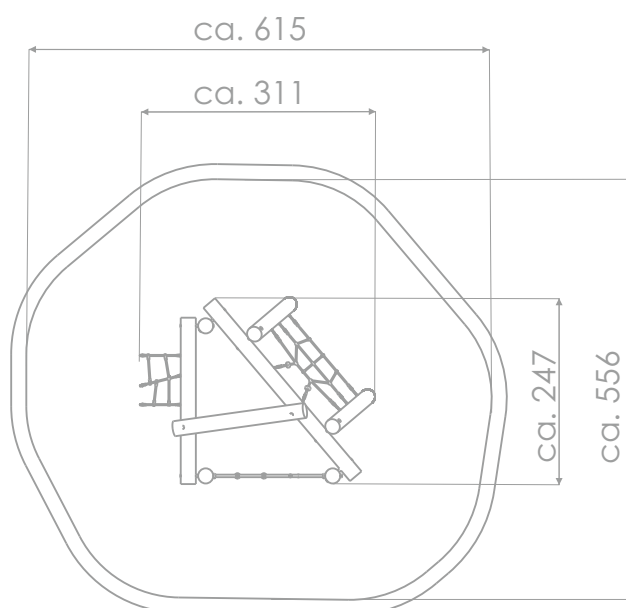

8125

ROBINIA PLAY

SOCIALIZING

CLIMBING

JUMPING

INFORMATION ABOUT THE PRODUCT

Dimensions	ca. 247 x 311 cm
Safety zone	ca. 556 x 615 cm
Safety zone area	ca. 28 m ²
Overall height	ca. 185 cm
Free fall height	ca. 185 cm
Amount of users	8 person
Product complies with EN 1176-1:2017-12	YES
Availability of spare parts	YES
Age range	3-12
According to EN 1176-1:2017-12 norm, the product requires applying a safety surface according to the product's free fall height.	

Visualisation is for reference only,
actual appearance may vary.

8125

ROBINIA PLAY

SCALE 1:100

MATERIALS:

NATURAL ROBINIA WOOD	ELEMENTS CONSTRUCTION MADE OF STAINLESS STEEL AISI 304	ATTESTED 6 MM STAINLESS STEEL CHAINS	POLYPROPYLENE ROPES PP - MULTISPLIT TYPE WITH A STEEL CORE AND A DIAMETER OF 16 MM	ROPE ENDINGS PRESSED IN A SLEEVE MADE OF DURABLE ALUMINUM ALLOY	SOLID AND ESTHETIC ROPE CONNECTORS MADE OF INJECTION MOLDED POLYAMIDE