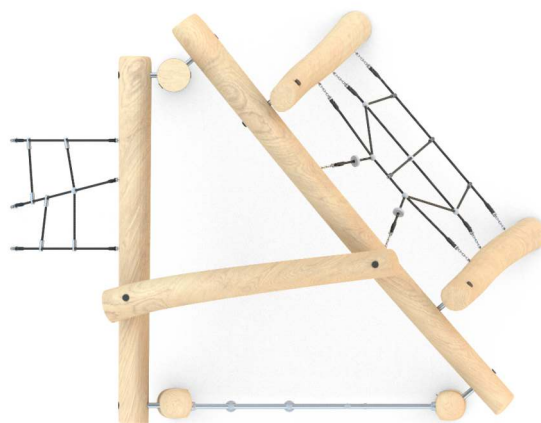

8125

ROBINIA PLAY

SOCIALIZING

CLIMBING

JUMPING

INFORMATION ABOUT THE PRODUCT

Dimensions	ca. 247 x 311 cm
Safety zone	ca. 556 x 615 cm
Safety zone area	ca. 28 m ²
Overall height	ca. 185 cm
Free fall height	ca. 185 cm
Amount of users	8 person
Product complies with EN 1176-1:2017-12	YES
Availability of spare parts	YES
Age range	3-12
According to EN 1176-1:2017-12 norm, the product requires applying a safety surface according to the product's free fall height.	

Visualisation is for reference only,
actual appearance may vary.

8125

ROBINIA PLAY

SCALE 1:100

MATERIALS:

NATURAL ROBINIA WOOD	ELEMENTS CONSTRUCTION MADE OF STAINLESS STEEL AISI 304	ATTESTED 6 MM STAINLESS STEEL CHAINS	POLYPROPYLENE ROPES PP - MULTISPLIT TYPE WITH A STEEL CORE AND A DIAMETER OF 16 MM	ROPE ENDINGS PRESSED IN A SLEEVE MADE OF DURABLE ALUMINUM ALLOY	SOLID AND ESTHETIC ROPE CONNECTORS MADE OF INJECTION MOLDED POLYAMIDE