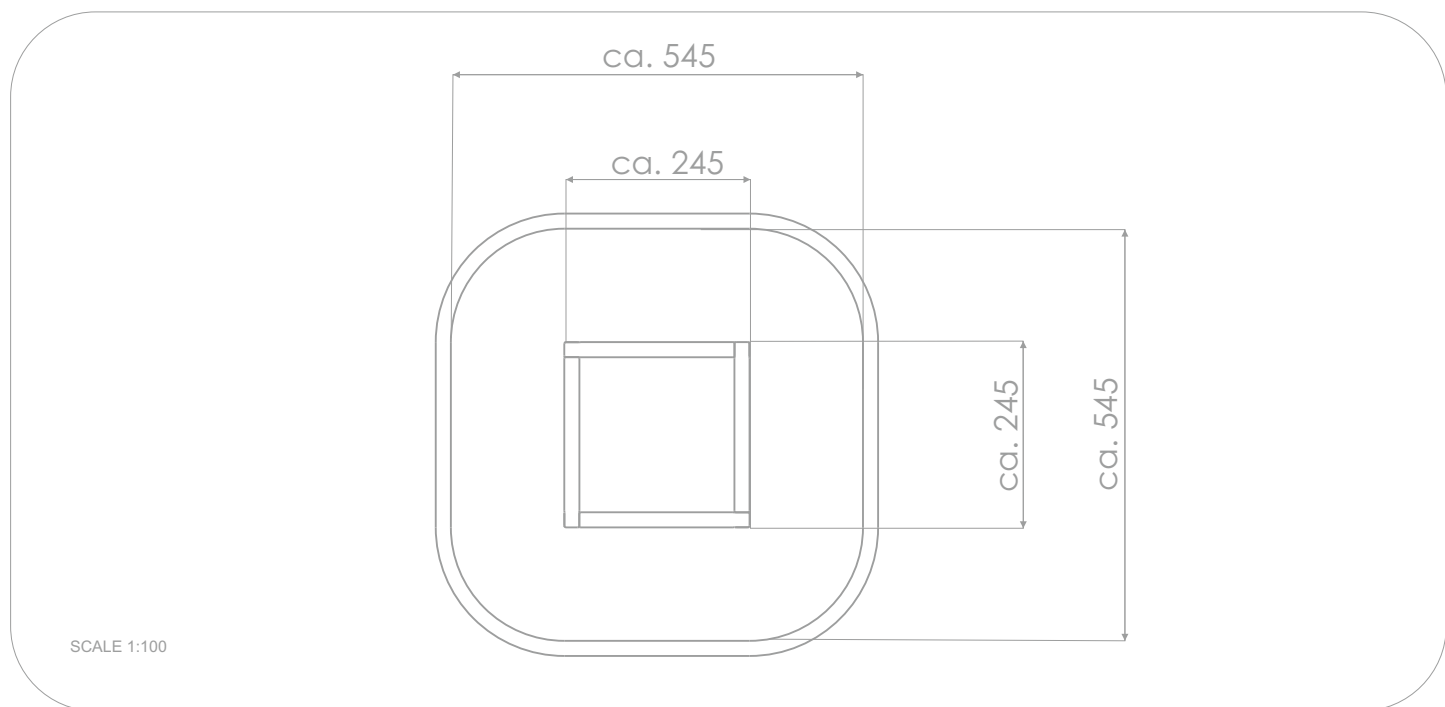

8127

ROBINIA PLAY

SOCIALIZING

SAND
PLAY

INFORMATION ABOUT THE PRODUCT

Dimensions	ca. 245 x 245 cm
Safety zone	ca. 545 x 545 cm
Safety zone area	ca. 28 m ²
Overall height	ca. 20 cm
Free fall height	ca. 20 cm
Amount of users	10 persons
Product complies with EN 1176-1:2017-12	YES
Availability of spare parts	YES
Age range	1-7

According to EN 1176-1:2017-12 norm, the product requires applying a safety surface according to the product's free fall height.

Visualisation is for reference only,
actual appearance may vary.

8127

ROBINIA PLAY