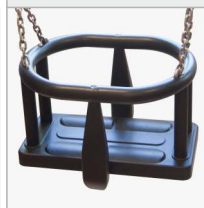

8128

ROBINIA PLAY

SWINGING

SOCIALIZING

INFORMATION ABOUT THE PRODUCT

Dimensions	ca. 33 x 454 cm
Safety zone	ca. 660 x 378 cm
Overall height	ca. 180 cm
Free fall height	ca. 105 cm
Amount of users	2 persons
Product complies with EN 1176-1:2017-12	YES
Availability of spare parts	YES
Age range	1-4
The biggest element:	250 cm
The heaviest element:	85 kg
According to EN 1176-1:2017-12 norm, the product requires applying a safety surface according to the product's free fall height.	

Visualisation is for reference only,
actual appearance may vary.

8128

ROBINIA PLAY

MATERIALS:

NATURAL ROBINIA WOOD

ATTESTED 6 MM STAINLESS STEEL CHAINS

SAFETY SEAT MADE OF ALUMINUM AND STAINLESS STEEL COVERED WITH SOFT POLYURETHANE

OPTIONAL:

THE SEATS ARE MADE WITH AN ALUMINUM CONSTRUCTION COVERED WITH A SOFT EPDM RUBBER