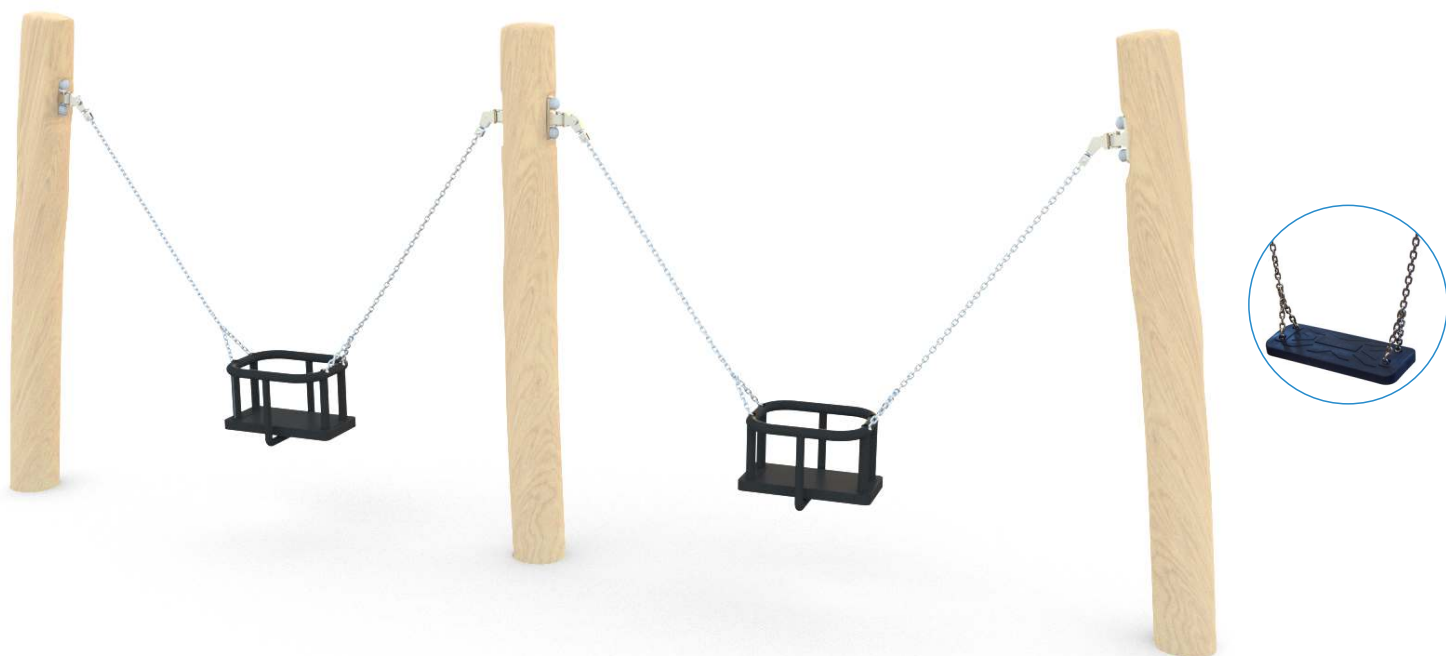

8128

ROBINIA PLAY

SWINGING

SOCIALIZING

INFORMATION ABOUT THE PRODUCT

Dimensions	ca. 33 x 454 cm
Safety zone	ca. 660 x 378 cm
Overall height	ca. 180 cm
Free fall height	ca. 105 cm
Amount of users	2 persons
Product complies with EN 1176-1:2017-12	YES
Availability of spare parts	YES
Age range	1-4
The biggest element:	250 cm
The heaviest element:	85 kg
According to EN 1176-1:2017-12 norm, the product requires applying a safety surface according to the product's free fall height.	

Visualisation is for reference only,
actual appearance may vary.

8128

ROBINIA PLAY

MATERIALS:

NATURAL ROBINIA WOOD

ATTESTED 6 MM STAINLESS STEEL CHAINS

SAFETY SEAT MADE OF ALUMINUM AND STAINLESS STEEL COVERED WITH SOFT POLYURETHANE

OPTIONAL:

THE SEATS ARE MADE WITH AN ALUMINUM CONSTRUCTION COVERED WITH A SOFT EPDM RUBBER