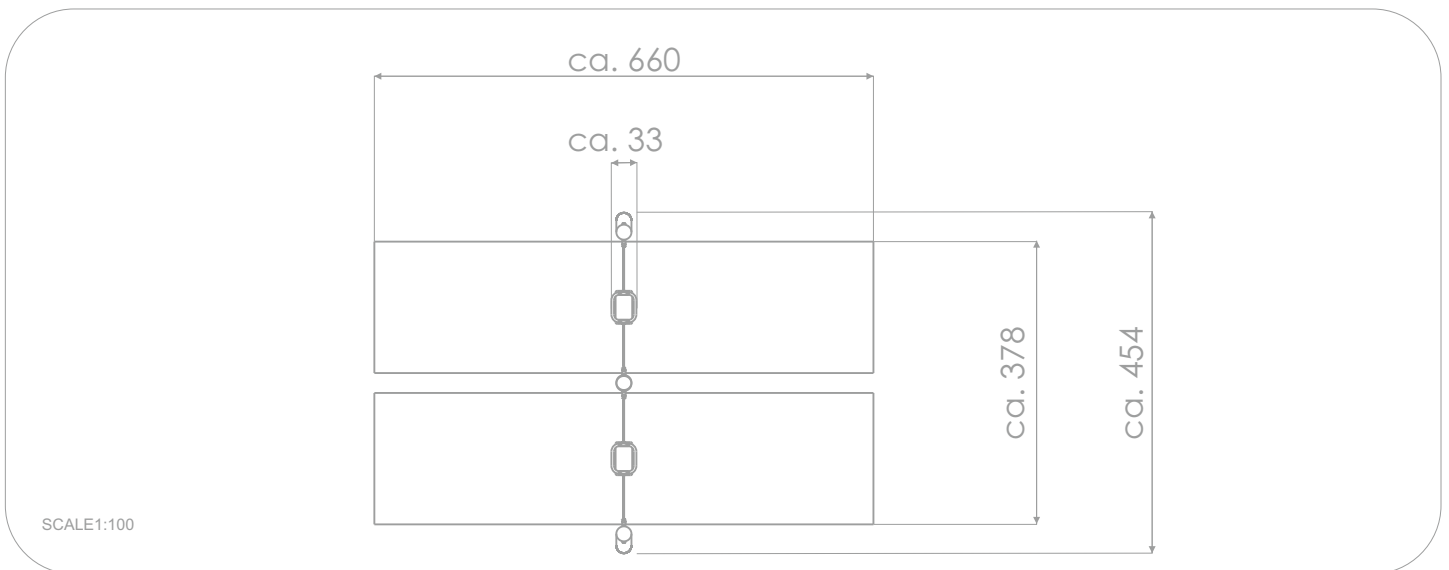

8128

ROBINIA PLAY

SWINGING

SOCIALIZING

INFORMATION ABOUT THE PRODUCT

Dimensions	ca. 33 x 454 cm
Safety zone	ca. 660 x 378 cm
Overall height	ca. 180 cm
Free fall height	ca. 105 cm
Amount of users	2 persons
Product complies with EN 1176-1:2017-12	YES
Availability of spare parts	YES
Age range	1-4
The biggest element:	250 cm
The heaviest element:	85 kg
According to EN 1176-1:2017-12 norm, the product requires applying a safety surface according to the product's free fall height.	

Visualisation is for reference only,
actual appearance may vary.

8128

ROBINIA PLAY

MATERIALS:

NATURAL ROBINIA WOOD

ATTESTED 6 MM STAINLESS STEEL CHAINS

SAFETY SEAT MADE OF ALUMINUM AND STAINLESS STEEL COVERED WITH SOFT POLYURETHANE

OPTIONAL:

THE SEATS ARE MADE WITH AN ALUMINUM CONSTRUCTION COVERED WITH A SOFT EPDM RUBBER