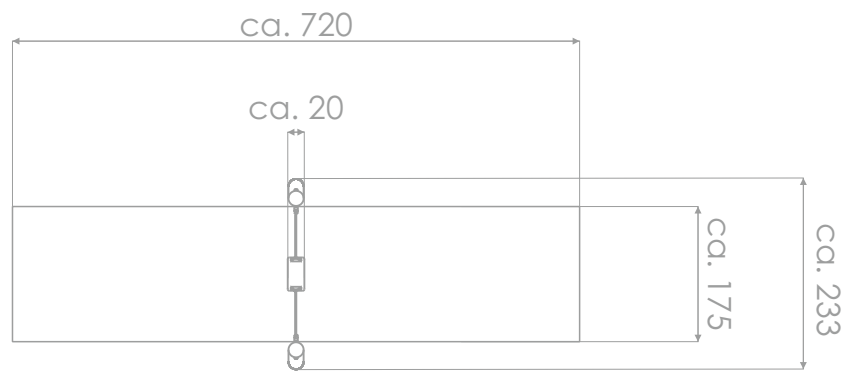

8129

ROBINIA PLAY

SCALE 1:100

MATERIALS:

NATURAL ROBINIA WOOD

ATTESTED 6 MM STAINLESS STEEL CHAINS

THE SEATS ARE MADE WITH AN ALUMINUM CONSTRUCTION COVERED WITH A SOFT EPDM RUBBER

OPTIONAL:

SAFETY SEAT MADE OF ALUMINUM AND STAINLESS STEEL COVERED WITH SOFT POLYURETHANE