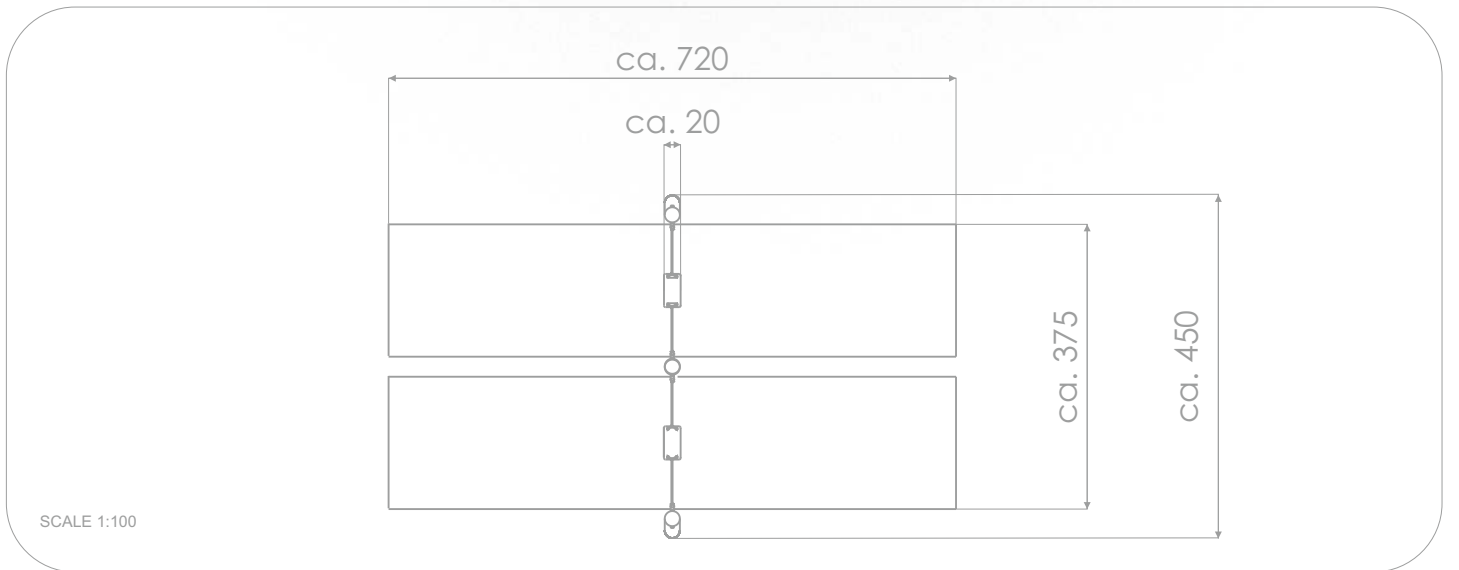

8130

ROBINIA PLAY

SWINGING

SOCIALIZING

INFORMATION ABOUT THE PRODUCT

Dimensions	ca. 20 x 450 cm
Safety zone	ca. 720 x 375 cm
Overall height	ca. 235 cm
Free fall height	ca. 134 cm
Amount of users	2 person
Product complies with EN 1176-1:2017-12	YES
Availability of spare parts	YES
Age range	3-12
The biggest element:	305 cm
The heaviest element:	105 kg
According to EN 1176-1:2017-12 norm, the product requires applying a safety surface according to the product's free fall height.	

Visualisation is for reference only,
actual appearance may vary.

8130

ROBINIA PLAY

MATERIALS:

NATURAL ROBINIA WOOD

ATTESTED 6 MM STAINLESS STEEL CHAINS

THE SEATS ARE MADE WITH AN ALUMINUM CONSTRUCTION COVERED WITH A SOFT EPDM RUBBER

OPTIONAL:

SAFETY SEAT MADE OF ALUMINUM AND STAINLESS STEEL COVERED WITH SOFT POLYURETHANE