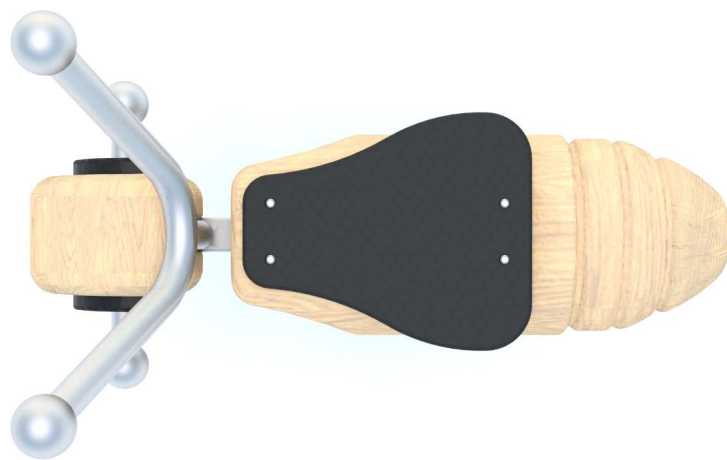

8134

ROBINIA PLAY

MATERIALS:

NATURAL ROBINIA WOOD	ANTI-SLIP HEXA 18 MM PLATFORM PLATE	ELEMENTS CONSTRUCTION MADE OF STAINLESS STEEL AISI 304	SPRINGER'S SPRINGS MADE OF SPRING STEEL