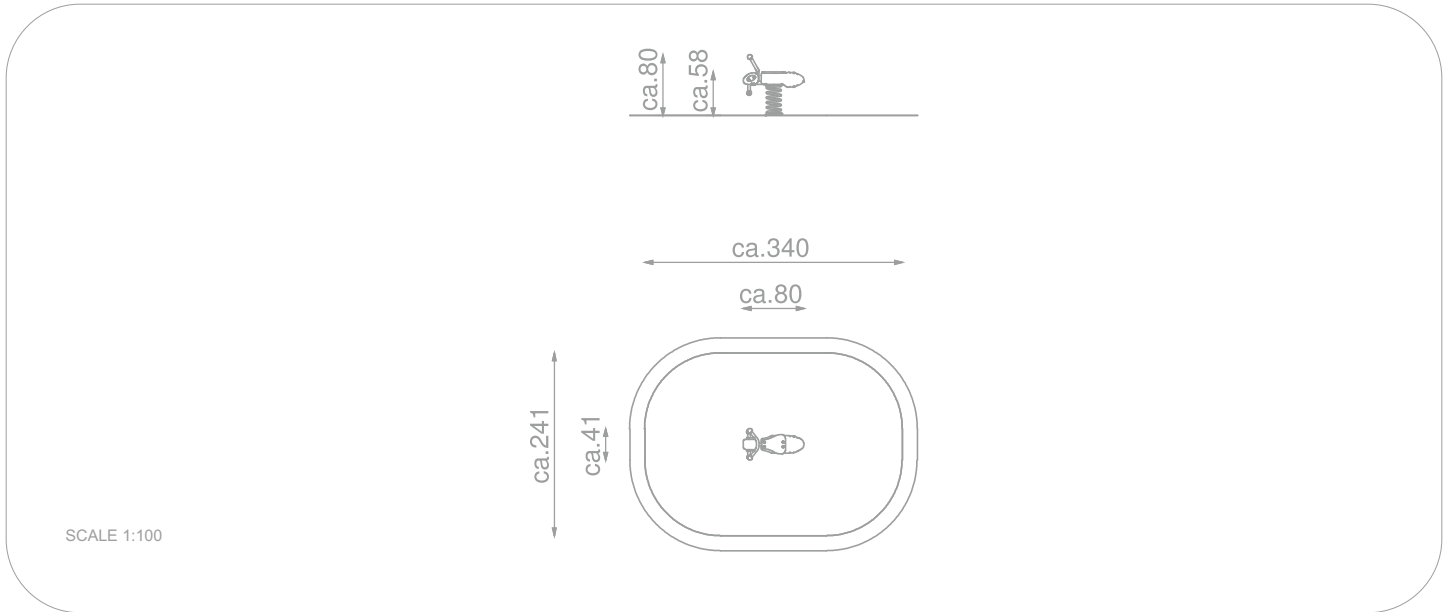

8134

ROBINIA PLAY

MATERIALS:

NATURAL ROBINIA WOOD	ANTI-SLIP HEXA 18 MM PLATFORM PLATE	ELEMENTS CONSTRUCTION MADE OF STAINLESS STEEL AISI 304	SPRINGER'S SPRINGS MADE OF SPRING STEEL