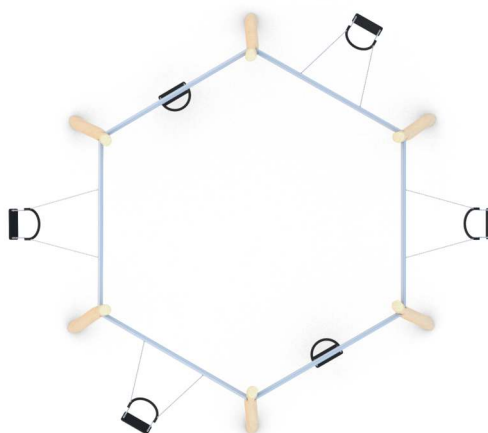

8136

ROBINIA PLAY

SWINGING

SOCIALIZING

INFORMATION ABOUT THE PRODUCT

Dimensions	ca. 553 x 636 cm
Safety zone	ca. 1187 x 1116 cm
Overall height	ca. 260 cm
Free fall height	ca. 129 cm
Amount of users	6 persons
Product complies with EN 1176-1:2017-12	YES
Availability of spare parts	YES
Age range	1- 12
The biggest element:	340 cm
The heaviest element:	105 kg
According to EN 1176-1:2017-12 norm, the product requires applying a safety surface according to the product's free fall height.	

Visualisation is for reference only,
actual appearance may vary.

8136

ROBINIA PLAY

MATERIALS:

NATURAL ROBINIA WOOD

BACK SUPPORT OF THE SEAT WITH STEEL CONSTRUCTION COVERED WITH SOFT POLYURETHANE. ENDINGS MADE OF POLYAMIDE

ATTESTED 6 MM STAINLESS STEEL CHAINS

SOLID CONSTRUCTION MADE OF BLACKSTEEL S235JR, CLEANED IN THE SANDBLASTING PROCESS

OPTIONAL:

SAFETY SEAT MADE OF ALUMINIUM AND STAINLESS STEEL COVERED WITH SOFT POLYURETHANE