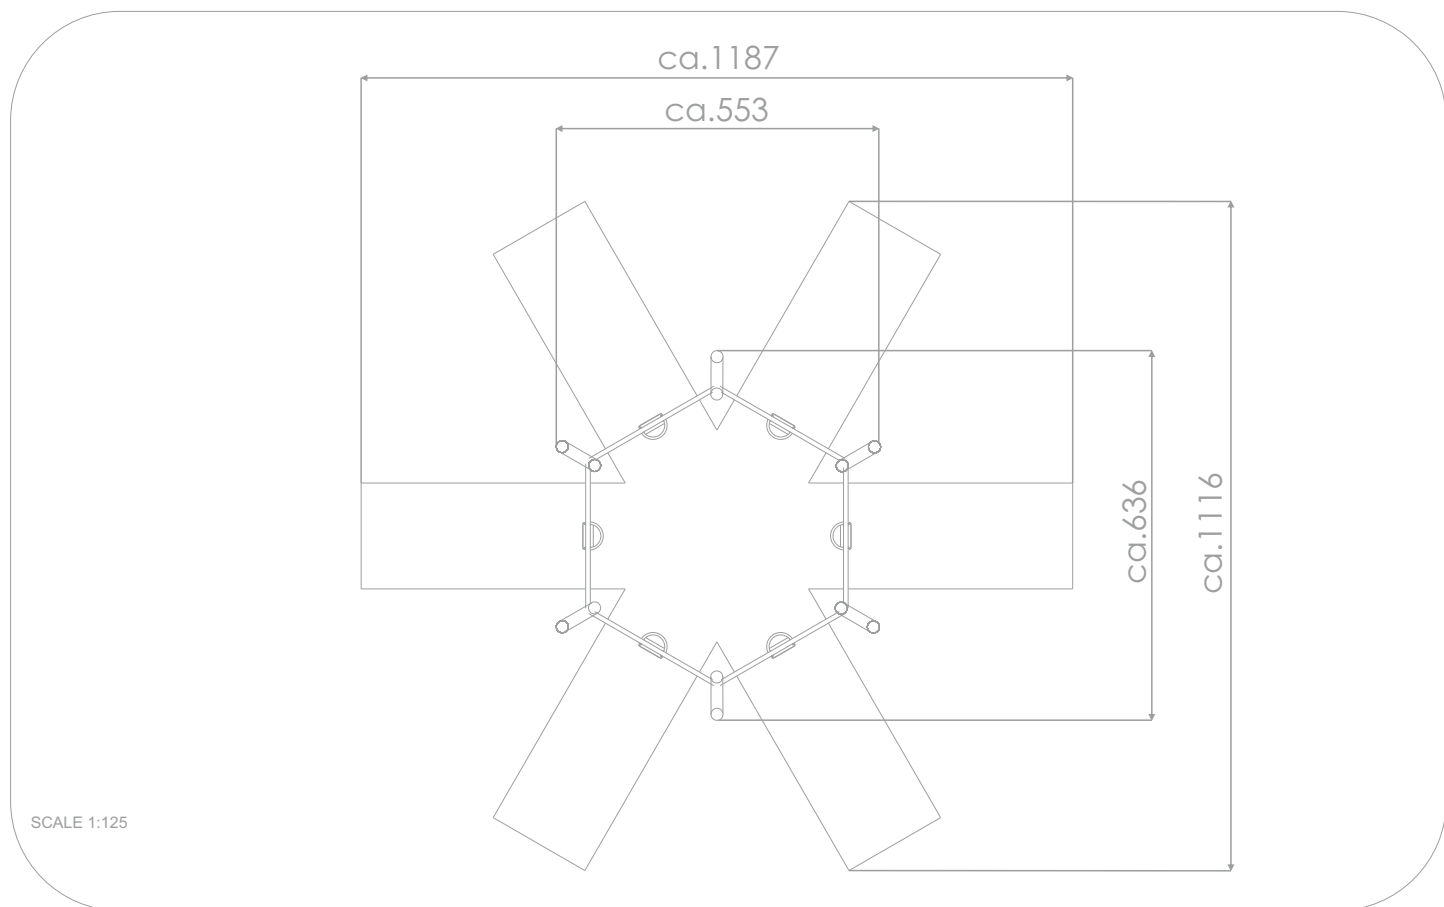

8136

ROBINIA PLAY

MATERIALS:

NATURAL ROBINIA WOOD

BACK SUPPORT OF THE SEAT WITH STEEL CONSTRUCTION COVERED WITH SOFT POLYURETHANE. ENDINGS MADE OF POLYAMIDE

ATTESTED 6 MM STAINLESS STEEL CHAINS

SOLID CONSTRUCTION MADE OF BLACKSTEEL S235JR, CLEANED IN THE SANDBLASTING PROCESS