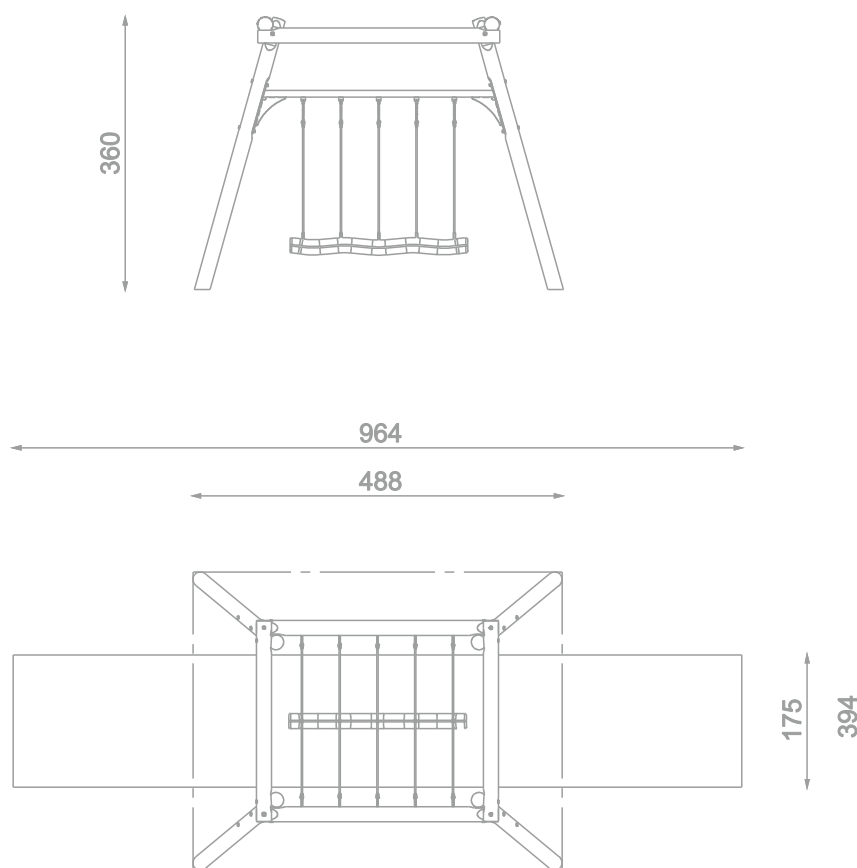

8137

ROBINIA PLAY

SWINGING

SOCIALIZING

INFORMATION ABOUT THE PRODUCT

Dimensions	ca. 488 x 394 cm
Safety zone	ca. 964 x 175 cm
Overall height	ca. 360cm
Free fall height	ca. 151 cm
Amount of users	4 persons
Product complies with EN 1176-1:2017-12	YES
Availability of spare parts	YES
Age range	3-12
The biggest element	365 cm
The heaviest element	120 kg
According to EN 1176-1:2017-12 norm, the product requires applying a safety surface according to the product's free fall height.	

Visualisation is for reference only,
actual appearance may vary.

8137

ROBINIA PLAY

SCALE 1:100

MATERIALS:

<p>NATURAL ROBINIA WOOD</p>	<p>ROPE FL. 140 MM HANGED ON ROPES FL. 16 MM, STAINLESS FITTINGS</p>	<p>POLYPROPYLENE ROPES PP - MULTISPLIT TYPE WITH A STEEL CORE AND A DIAMETER OF 16 MM</p>
		
<p>ATTESTED 6 MM STAINLESS STEEL CHAINS</p>	<p>ELEMENTS CONSTRUCTION MADE OF STAINLESS STEEL AISI 304</p>	<p>SOLID CONSTRUCTION MADE OF BLACKSTEEL S235JR, CLEANED IN THE SANDBLASTING PROCESS</p>
