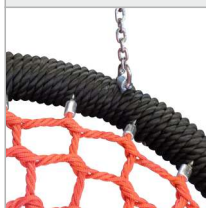

ROBINIA PLAY

8138

ROCKING

SOCIALIZING

INFORMATION ABOUT THE PRODUCT

Dimensions	ca. 100 x 307 cm
Safety zone	ca. 630 x 235 cm
Overall height	ca. 180 cm
Free fall height	ca. 113 cm
Amount of users	4 persons
Product complies with EN 1176-1:2017-12	YES
Availability of spare parts	YES
Age range	1-12
The biggest element:	250 cm
The heaviest element:	85 kg
<small>According to EN 1176-1:2017-12 norm, the product requires applying a safety surface according to the product's free fall height.</small>	

Visualisation is for reference only,
actual appearance may vary.

ROBINIA PLAY

INFORMATION FOR ARCHITECTS

8138

SCALE 1:100

MATERIALS:

NATURAL ROBINIA WOOD

„BIRD NEST“ TYPE SEAT
WITH A DIAMETER OF 100 CM,
HANGED ON 6 MM STAINLESS
STEEL CHAINS

ATTESTED 6 MM STAINLESS
STEEL CHAINS

ELEMENTS
CONSTRUCTION
MADE OF STAINLESS
STEEL AISI 304

OPTIONAL:

APPROVED SEAT
- SEAT TYPE - HANGED
ON 6 MM CHAINS
MADE OF STAINLESS STEEL.
METAL FRAME COVERED
BY SOFT POLYPROPYLENE ROPE