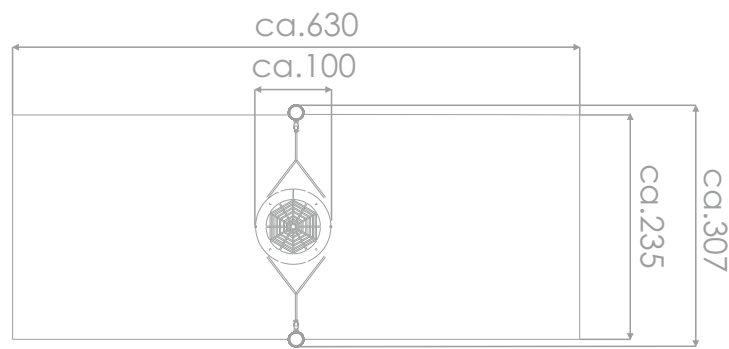

ROBINIA PLAY

8138

ROCKING

SOCIALIZING

INFORMATION ABOUT THE PRODUCT

Dimensions	ca. 100 x 307 cm
Safety zone	ca. 630 x 235 cm
Overall height	ca. 180 cm
Free fall height	ca. 113 cm
Amount of users	4 persons
Product complies with EN 1176-1:2017-12	YES
Availability of spare parts	YES
Age range	1-12
The biggest element:	250 cm
The heaviest element:	85 kg
<small>According to EN 1176-1:2017-12 norm, the product requires applying a safety surface according to the product's free fall height.</small>	

Visualisation is for reference only,
actual appearance may vary.

ROBINIA PLAY

INFORMATION FOR ARCHITECTS

8138

SCALE 1:100

MATERIALS:

NATURAL ROBINIA WOOD

„BIRD NEST“ TYPE SEAT
WITH A DIAMETER OF 100 CM,
HANGED ON 6 MM STAINLESS
STEEL CHAINS