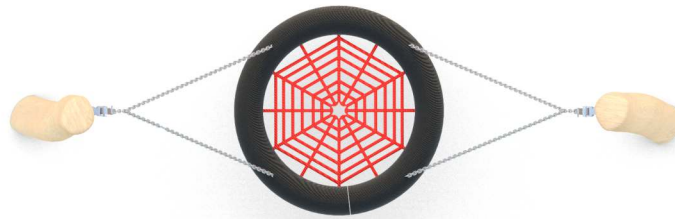

ROBINIA PLAY

8138

ROCKING

SOCIALIZING

INFORMATION ABOUT THE PRODUCT

Dimensions	ca. 100 x 307 cm
Safety zone	ca. 630 x 235 cm
Overall height	ca. 180 cm
Free fall height	ca. 113 cm
Amount of users	4 persons
Product complies with EN 1176-1:2017-12	YES
Availability of spare parts	YES
Age range	1-12
The biggest element:	250 cm
The heaviest element:	85 kg
<small>According to EN 1176-1:2017-12 norm, the product requires applying a safety surface according to the product's free fall height.</small>	

Visualisation is for reference only,
actual appearance may vary.

ROBINIA PLAY

INFORMATION FOR ARCHITECTS

8138

SCALE 1:100

MATERIALS:

NATURAL ROBINIA WOOD

„BIRD NEST“ TYPE SEAT
WITH A DIAMETER OF 100 CM,
HANGED ON 6 MM STAINLESS
STEEL CHAINS

ATTESTED 6 MM STAINLESS
STEEL CHAINS

ELEMENTS
CONSTRUCTION
MADE OF STAINLESS
STEEL AISI 304

OPTIONAL:

APPROVED SEAT
- SEAT TYPE - HANGED
ON 6 MM CHAINS
MADE OF STAINLESS STEEL.
METAL FRAME COVERED
BY SOFT POLYPROPYLENE ROPE