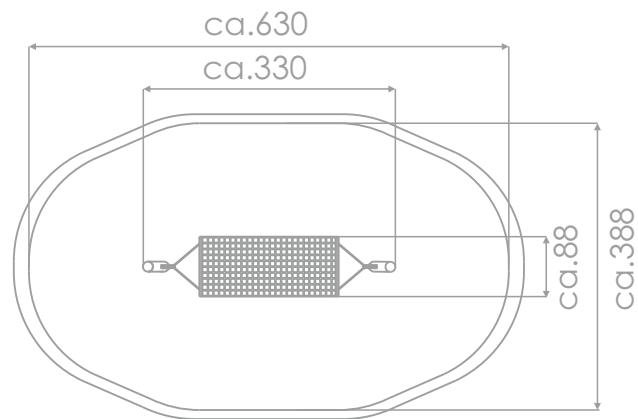

8139

ROBINIA PLAY

ROCKING

SOCIALIZING

INFORMATION ABOUT THE PRODUCT

Dimensions	ca. 330 x 88 cm
Safety zone	ca. 630 x 388 cm
Overall height	ca. 150 cm
Free fall height	ca. 50 cm
Amount of users	2 persons
Product complies with EN 1176-1:2017-12	YES
Availability of spare parts	YES
Age range	1-12
The biggest element:	250 cm
The heaviest element:	85 kg
<small>According to EN 1176-1:2017-12 norm, the product requires applying a safety surface according to the product's free fall height.</small>	

Visualisation is for reference only,
actual appearance may vary.

8139

ROBINIA PLAY

SCALE 1:100

MATERIALS:

NATURAL ROBINIA WOOD	ROPE ENDINGS PRESSED IN A SLEEVE MADE OF DURABLE ALUMINUM ALLOY
	
POLYPROPYLENE ROPES PP - MULTISPLIT TYPE WITH A STEEL CORE AND A DIAMETER OF 16 MM	ATTESTED 6 MM STAINLESS STEEL CHAINS
