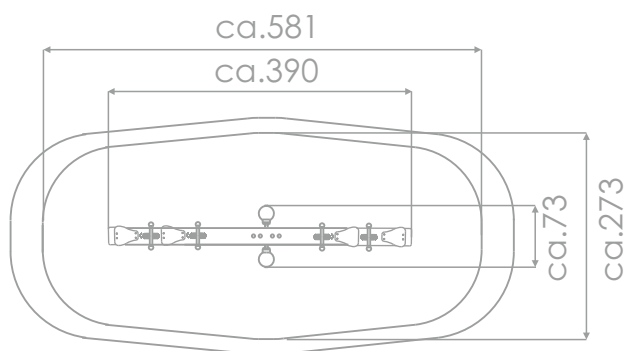

8140

ROBINIA PLAY

ROCKING

SOCIALIZING

INFORMATION ABOUT THE PRODUCT

Dimensions	ca. 390 x 73 cm
Safety zone	ca. 581 x 273 cm
Overall height	ca. 75 cm
Free fall height	ca. 95 cm
Amount of users	4 persons
Product complies with EN 1176-1:2017-12	YES
Availability of spare parts	YES
Age range	3-12
The biggest element:	390 cm
The heaviest element:	53 kg
According to EN 1176-1:2017-12 norm, the product requires applying a safety surface according to the product's free fall height.	

Visualisation is for reference only,
actual appearance may vary.

8140

ROBINIA PLAY

INFORMATION FOR ARCHITECTS

SCALE 1:100

MATERIALS:

NATURAL ROBINIA WOOD

ELEMENTS
CONSTRUCTION
MADE OF STAINLESS
STEEL AISI 304

ANTI-SLIP HEXA 18 MM
PLATFORM PLATE