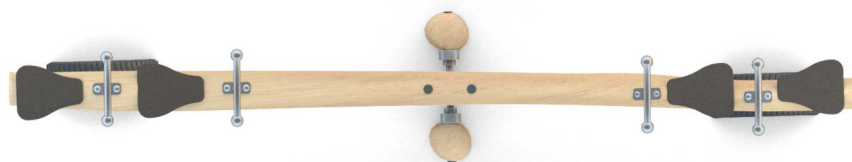

8140

ROBINIA PLAY

ROCKING

SOCIALIZING

INFORMATION ABOUT THE PRODUCT

Dimensions	ca. 390 x 73 cm
Safety zone	ca. 581 x 273 cm
Overall height	ca. 75 cm
Free fall height	ca. 95 cm
Amount of users	4 persons
Product complies with EN 1176-1:2017-12	YES
Availability of spare parts	YES
Age range	3-12
The biggest element:	390 cm
The heaviest element:	53 kg
According to EN 1176-1:2017-12 norm, the product requires applying a safety surface according to the product's free fall height.	

Visualisation is for reference only,
actual appearance may vary.

8140

ROBINIA PLAY

INFORMATION FOR ARCHITECTS

SCALE 1:100

MATERIALS:

NATURAL ROBINIA WOOD

ELEMENTS
CONSTRUCTION
MADE OF STAINLESS
STEEL AISI 304

ANTI-SLIP HEXA 18 MM
PLATFORM PLATE