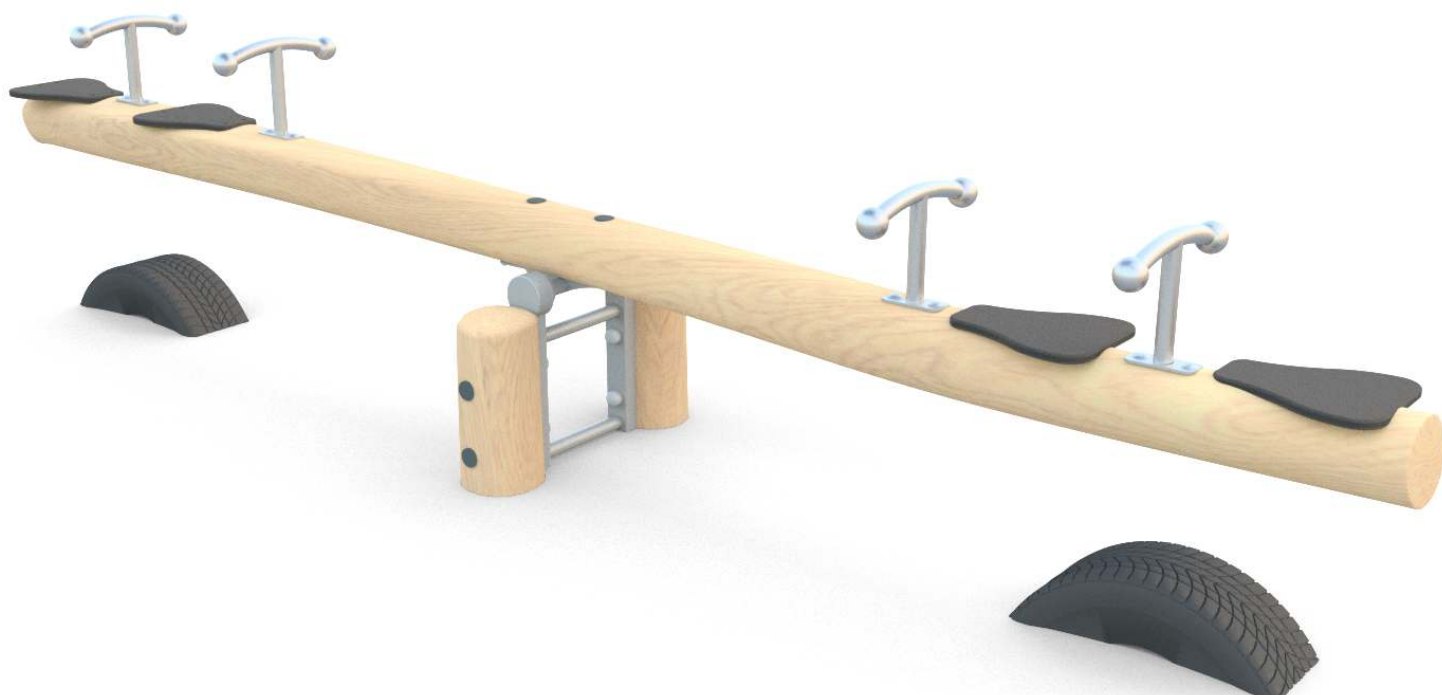

8140

ROBINIA PLAY

ROCKING

SOCIALIZING

INFORMATION ABOUT THE PRODUCT

Dimensions	ca. 390 x 73 cm
Safety zone	ca. 581 x 273 cm
Overall height	ca. 75 cm
Free fall height	ca. 95 cm
Amount of users	4 persons
Product complies with EN 1176-1:2017-12	YES
Availability of spare parts	YES
Age range	3-12
The biggest element:	390 cm
The heaviest element:	53 kg
According to EN 1176-1:2017-12 norm, the product requires applying a safety surface according to the product's free fall height.	

Visualisation is for reference only,
actual appearance may vary.

8140

ROBINIA PLAY

INFORMATION FOR ARCHITECTS

SCALE 1:100

MATERIALS:

NATURAL ROBINIA WOOD

ELEMENTS
CONSTRUCTION
MADE OF STAINLESS
STEEL AISI 304

ANTI-SLIP HEXA 18 MM
PLATFORM PLATE