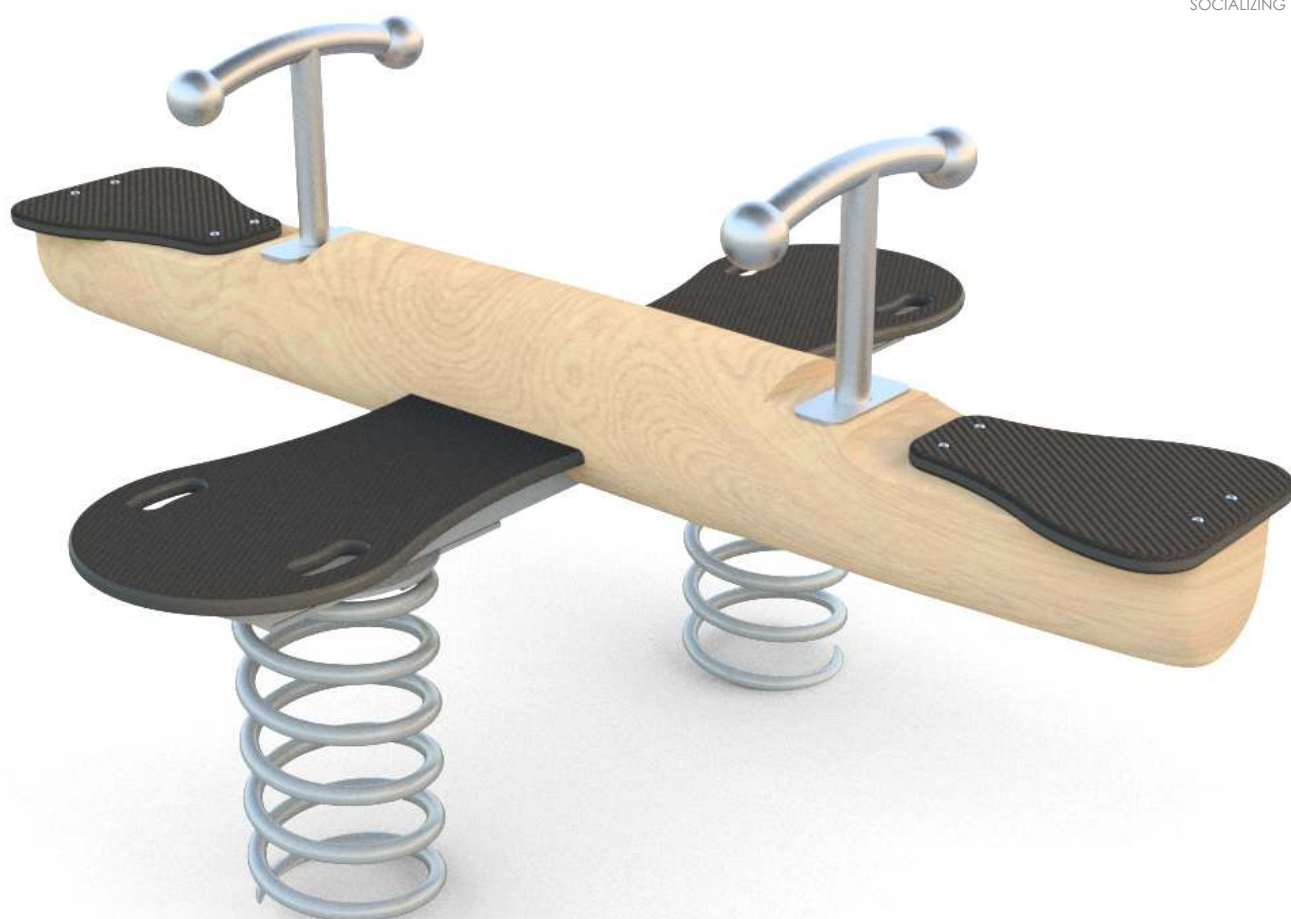

8141

ROBINIA PLAY

ROCKING

SOCIALIZING

INFORMATION ABOUT THE PRODUCT

Dimensions	ca. 155 x 122 cm
Safety zone	ca. 455 x 422 cm
Overall height	ca. 80 cm
Free fall height	ca. 55 cm
Amount of users	4 persons
Product complies with EN 1176-1:2017-12	YES
Availability of spare parts	YES
Age range	1-12
The biggest element:	155 cm
The heaviest element:	21 kg
According to EN 1176-1:2017-12 norm, the product requires applying a safety surface according to the product's free fall height.	

Visualisation is for reference only,
actual appearance may vary.

8141

ROBINIA PLAY

MATERIALS:

NATURAL ROBINIA WOOD	SPRINGERS' SPRINGS MADE OF SPRING STEEL
	
ELEMENTS CONSTRUCTION MADE OF STAINLESS STEEL AISI 304	ANTI-SLIP HEXA 18 MM PLATFORM PLATE
