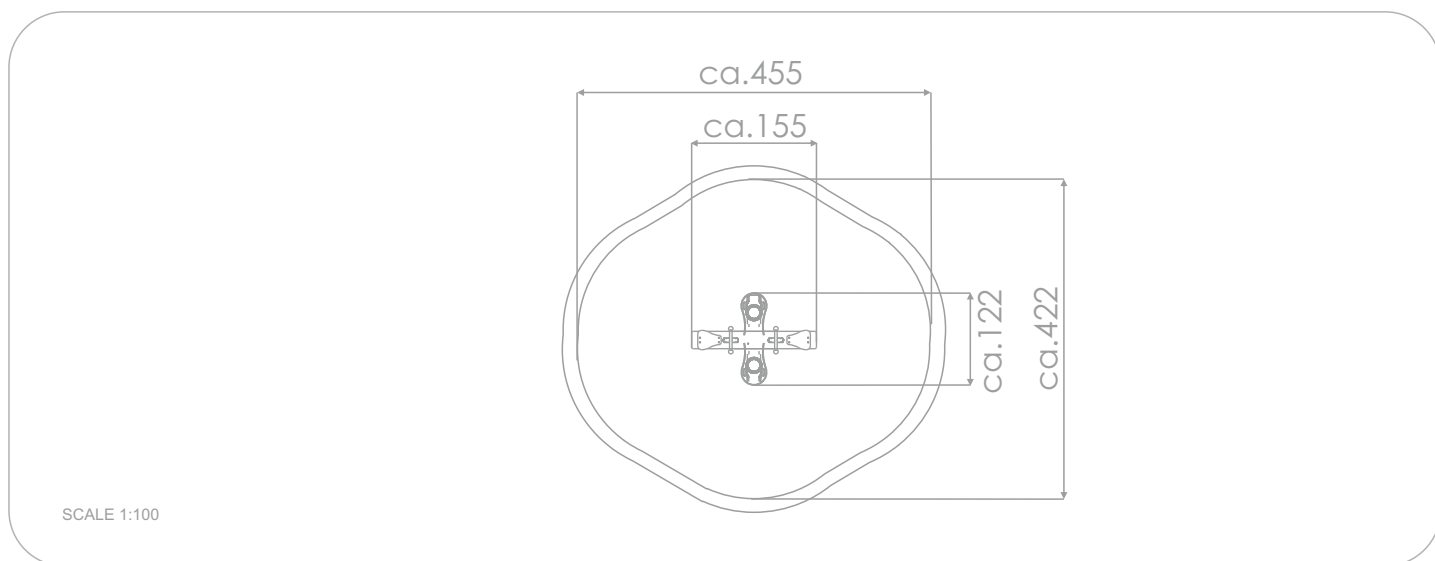

8141

ROBINIA PLAY

ROCKING

SOCIALIZING

INFORMATION ABOUT THE PRODUCT

Dimensions	ca. 155 x 122 cm
Safety zone	ca. 455 x 422 cm
Overall height	ca. 80 cm
Free fall height	ca. 55 cm
Amount of users	4 persons
Product complies with EN 1176-1:2017-12	YES
Availability of spare parts	YES
Age range	1-12
The biggest element:	155 cm
The heaviest element:	21 kg
According to EN 1176-1:2017-12 norm, the product requires applying a safety surface according to the product's free fall height.	

Visualisation is for reference only,
actual appearance may vary.

8141

ROBINIA PLAY

MATERIALS:

NATURAL ROBINIA WOOD	SPRINGERS' SPRINGS MADE OF SPRING STEEL
	
ELEMENTS CONSTRUCTION MADE OF STAINLESS STEEL AISI 304	ANTI-SLIP HEXA 18 MM PLATFORM PLATE
