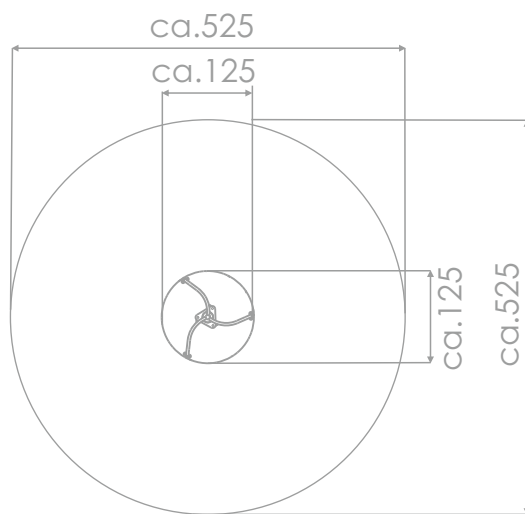

8142

ROBINIA PLAY

SPINNING

SOCIALIZING

INFORMATION ABOUT THE PRODUCT

Dimensions	ca. 125 x 125 cm
Safety zone	ca. 525 x 525 cm
Overall height	ca. 69 cm
Free fall height	ca. 69 cm
Amount of users	3 persons
Product complies with EN 1176-1:2017-12	TAK
Availability of spare parts	TAK
Age range	3-12
The biggest element	125 cm
The heaviest element	120 kg
According to EN 1176-1:2017-12 norm, the product requires applying a safety surface according to the product's free fall height.	

Visualisation is for reference only,
actual appearance may vary.

8142

ROBINIA PLAY

SCALE 1:100

MATERIALS:

NATURAL ROBINIA WOOD

ELEMENTS
CONSTRUCTION
MADE OF STAINLESS
STEEL ASISI 304