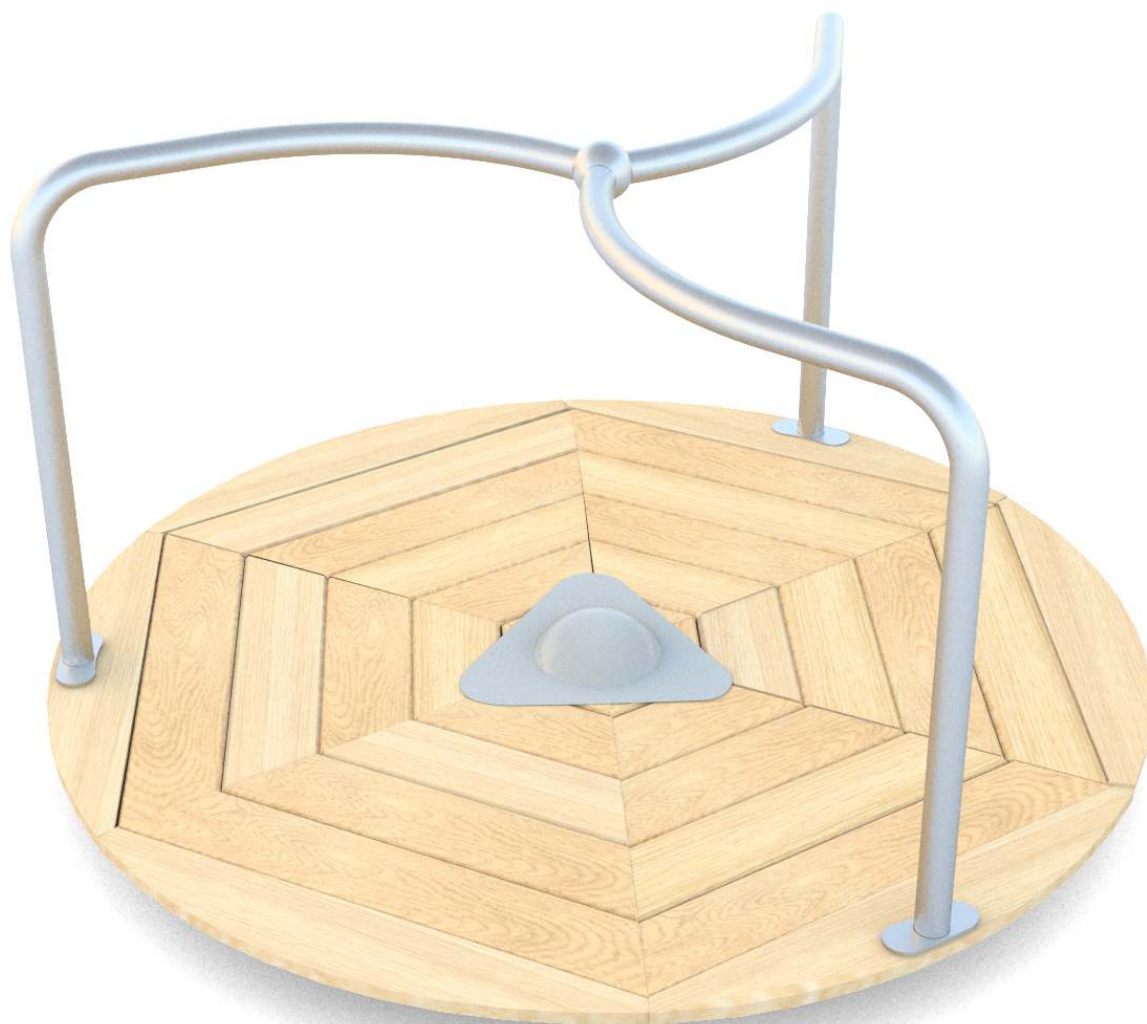

8142

ROBINIA PLAY

SPINNING

SOCIALIZING

INFORMATION ABOUT THE PRODUCT

Dimensions	ca. 125 x 125 cm
Safety zone	ca. 525 x 525 cm
Overall height	ca. 69 cm
Free fall height	ca. 69 cm
Amount of users	3 persons
Product complies with EN 1176-1:2017-12	TAK
Availability of spare parts	TAK
Age range	3-12
The biggest element	125 cm
The heaviest element	120 kg
According to EN 1176-1:2017-12 norm, the product requires applying a safety surface according to the product's free fall height.	

Visualisation is for reference only,
actual appearance may vary.

8142

ROBINIA PLAY

SCALE 1:100

MATERIALS:

NATURAL ROBINIA WOOD

ELEMENTS
CONSTRUCTION
MADE OF STAINLESS
STEEL ASISI 304