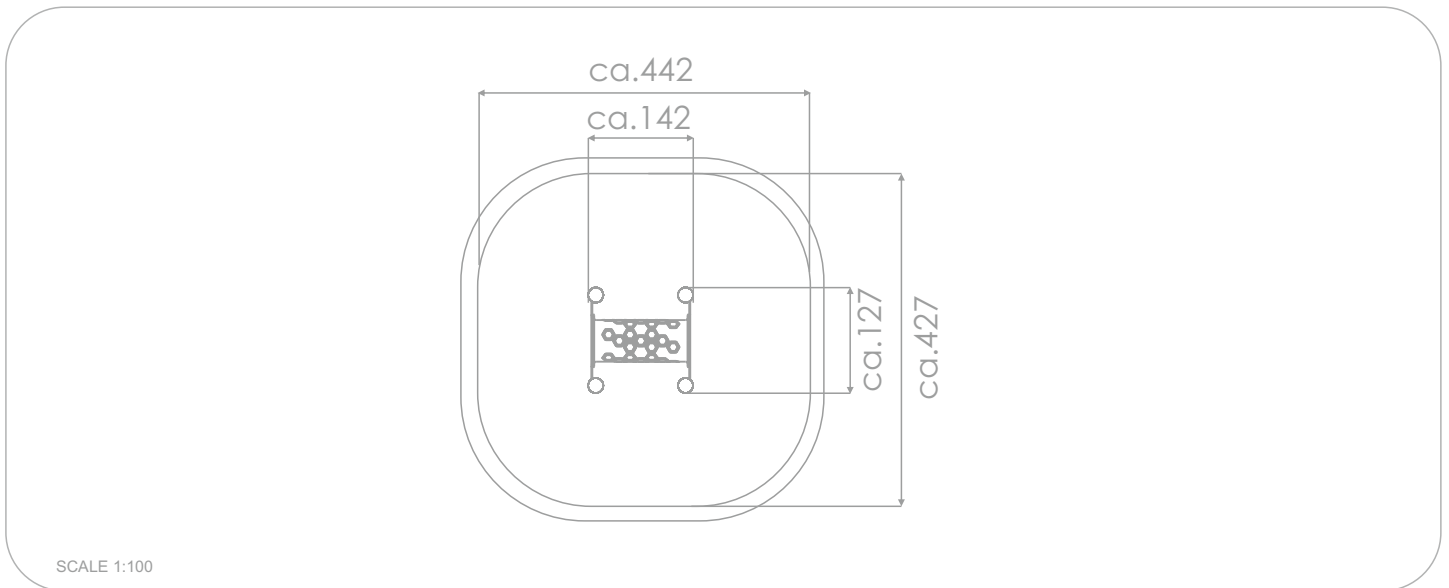

### INFORMATION ABOUT THE PRODUCT

Dimensions	ca. 142 x 127 cm
Safety zone	ca. 442 x 427 cm
Overall height	ca. 120 cm
Free fall height	ca. 96 cm
Amount of users	2 persons
Product complies with EN 1176-1:2017-12	YES
Availability of spare parts	YES
Age range	3-12
The biggest element:	190 cm
The heaviest element:	63 kg
<small>According to EN 1176-1:2017-12 norm, the product requires applying a safety surface according to the product's free fall height.</small>	

Visualisation is for reference only,  
actual appearance may vary.

8144

ROBINIA PLAY

MATERIALS:

NATURAL ROBINIA WOOD	TUBE MADE OF LDPE POLYETHYLENE ROTATIONALLY MOLDED WITH THE INNER DIAMETER OF 53.3 CM AND THE LENGTH OF 125 CM
	
ELEMENTS CONSTRUCTION MADE OF STAINLESS STEEL AISI 304	ANTI-SLIP HEXA 18 MM PLATFORM PLATE
