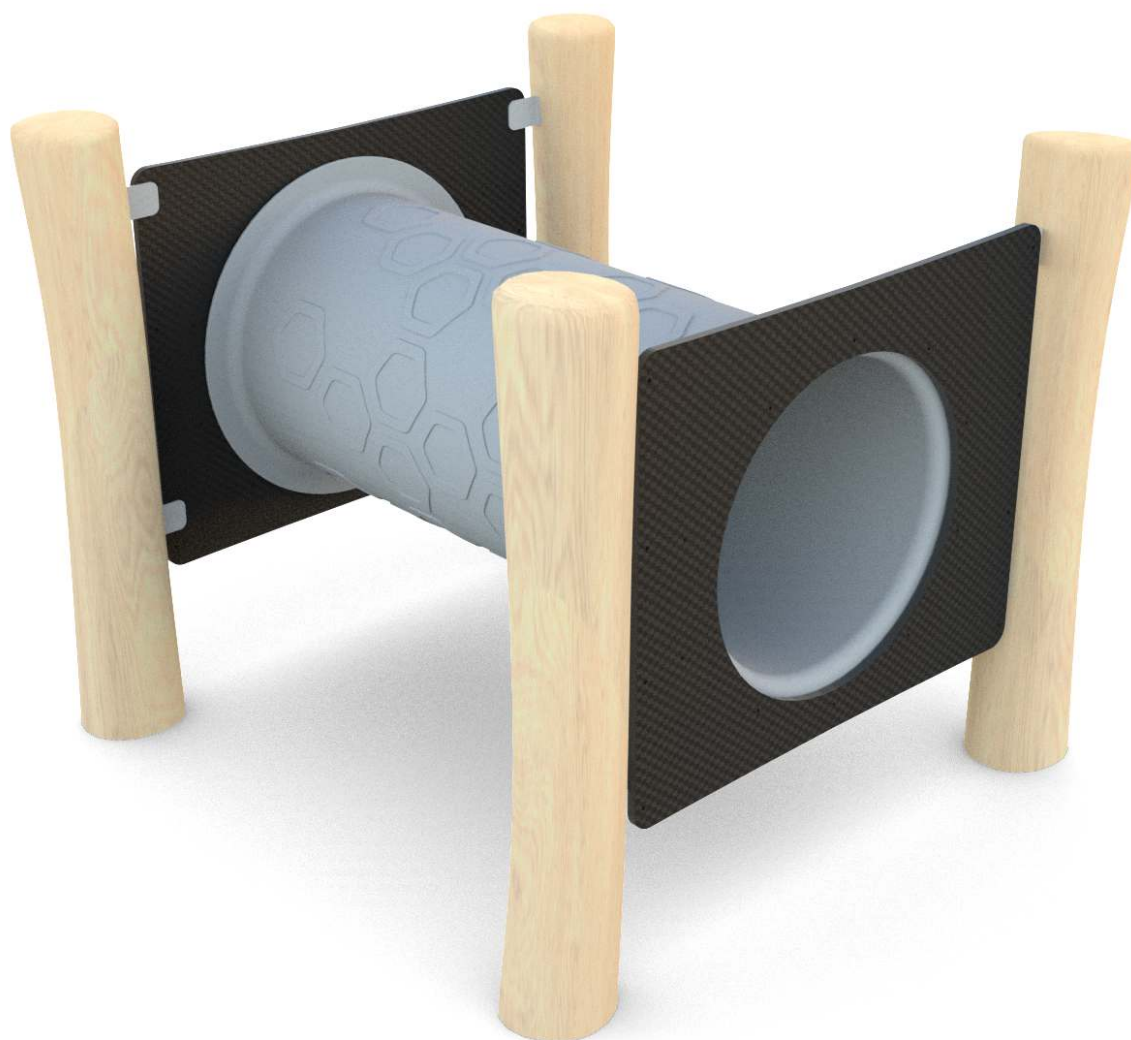

# 8144

## ROBINIA PLAY

SOCIALIZING

### INFORMATION ABOUT THE PRODUCT

Dimensions	ca. 142 x 127 cm
Safety zone	ca. 442 x 427 cm
Overall height	ca. 120 cm
Free fall height	ca. 96 cm
Amount of users	2 persons
Product complies with EN 1176-1:2017-12	YES
Availability of spare parts	YES
Age range	3-12
The biggest element:	190 cm
The heaviest element:	63 kg
<small>According to EN 1176-1:2017-12 norm, the product requires applying a safety surface according to the product's free fall height.</small>	

Visualisation is for reference only,  
actual appearance may vary.

8144

ROBINIA PLAY

MATERIALS:

NATURAL ROBINIA WOOD	TUBE MADE OF LDPE POLYETHYLENE ROTATIONALLY MOLDED WITH THE INNER DIAMETER OF 53.3 CM AND THE LENGTH OF 125 CM
	
ELEMENTS CONSTRUCTION MADE OF STAINLESS STEEL AISI 304	ANTI-SLIP HEXA 18 MM PLATFORM PLATE
