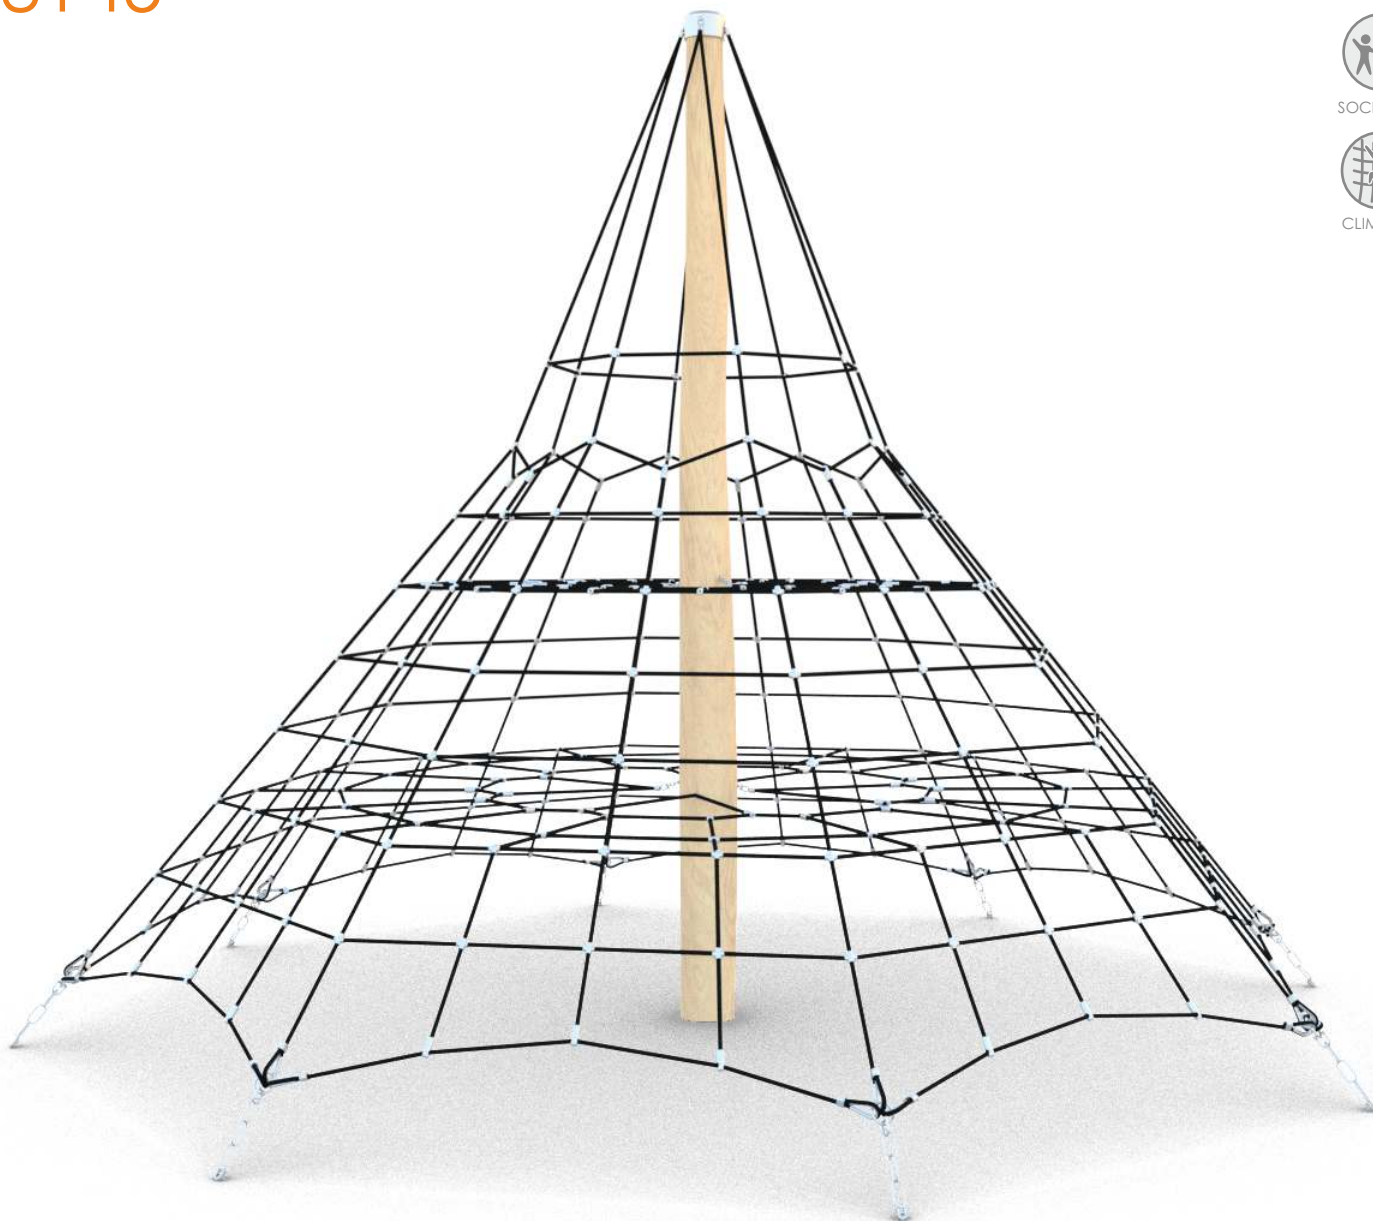

8145

ROBINIA PLAY

SOCIALIZING

CLIMBING

INFORMATION ABOUT THE PRODUCT

Dimensions	ca. 587 x 587 cm
Safety zone	ca. 888 x 888 cm
Overall height	ca. 437 cm
Free fall height	ca.100 cm
Amount of users	30 persons
Product complies with EN 1176-1:2017-12	YES
Availability of spare parts	YES
Age range	3-12
The biggest element	500 cm
The heaviest element	170 kg
According to EN 1176-1:2017-12 norm, the product requires applying a safety surface according to the product's free fall height.	

Visualisation is for reference only,
actual appearance may vary.

8145

ROBINIA PLAY

MATERIALS:

NATURAL ROBINIA WOOD	ROPE ENDINGS PRESSED IN A SLEEVE MADE OF DURABLE ALUMINUM ALLOY	POLYPROPYLENE ROPES PP - MULTISPLIT TYPE WITH A STEEL CORE AND A DIAMETER OF 16 MM
		
ELEMENTS CONSTRUCTION MADE OF STAINLESS STEEL AISI 304	ATTESTED 6 MM STAINLESS STEEL CHAINS	SOLID AND ESTHETIC ROPE CONNECTORS MADE OF INJECTION MOLDED POLYAMIDE
