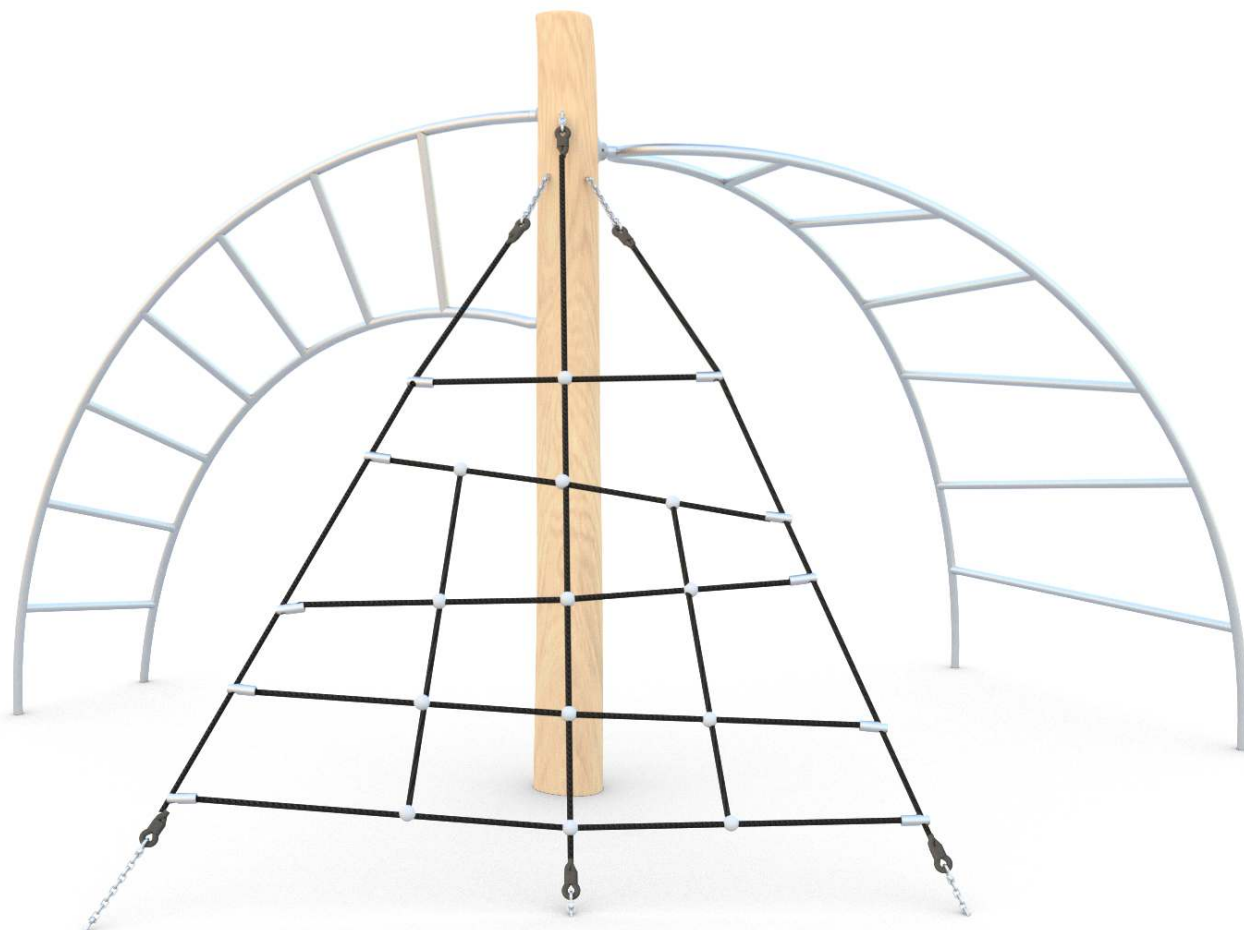

8146

ROBINIA PLAY

SOCIALIZING

CLIMBING

INFORMATION ABOUT THE PRODUCT

Dimensions	ca. 391 x 401 cm
Safety zone	ca. 725 x 728 cm
Overall height	ca. 225 cm
Free fall height	ca. 200 cm
Amount of users	7 persons
Product complies with EN 1176-1:2017-12	YES
Availability of spare parts	YES
Age range	3-12
The biggest element	340 cm
The heaviest element	95 kg
According to EN 1176-1:2017-12 norm, the product requires applying a safety surface according to the product's free fall height.	

Visualisation is for reference only,
actual appearance may vary.

8146

ROBINIA PLAY

MATERIALS:

<p>NATURAL ROBINIA WOOD</p>	<p>SYSTEM OF CONNECTORS AND CLAMPS MADE OF STRONG ALUMINIUM ALLOY.</p>	<p>ROPE ENDINGS PRESSED IN A SLEEVE MADE OF DURABLE ALUMINIUM ALLOY</p>
		

<p>ELEMENTS CONSTRUCTION MADE OF STAINLESS STEEL ASISI 304</p>	<p>ATTESTED 6 MM STAINLESS STEEL CHAINS</p>	<p>POLYPROPYLENE ROPES PP - MULTISPLIT TYPE WITH A STEEL CORE AND A DIAMETER OF 16 MM</p>	<p>SOLID AND ESTHETIC ROPE CONNECTORS MADE OF INJECTION MOLDED POLYAMIDE</p>
