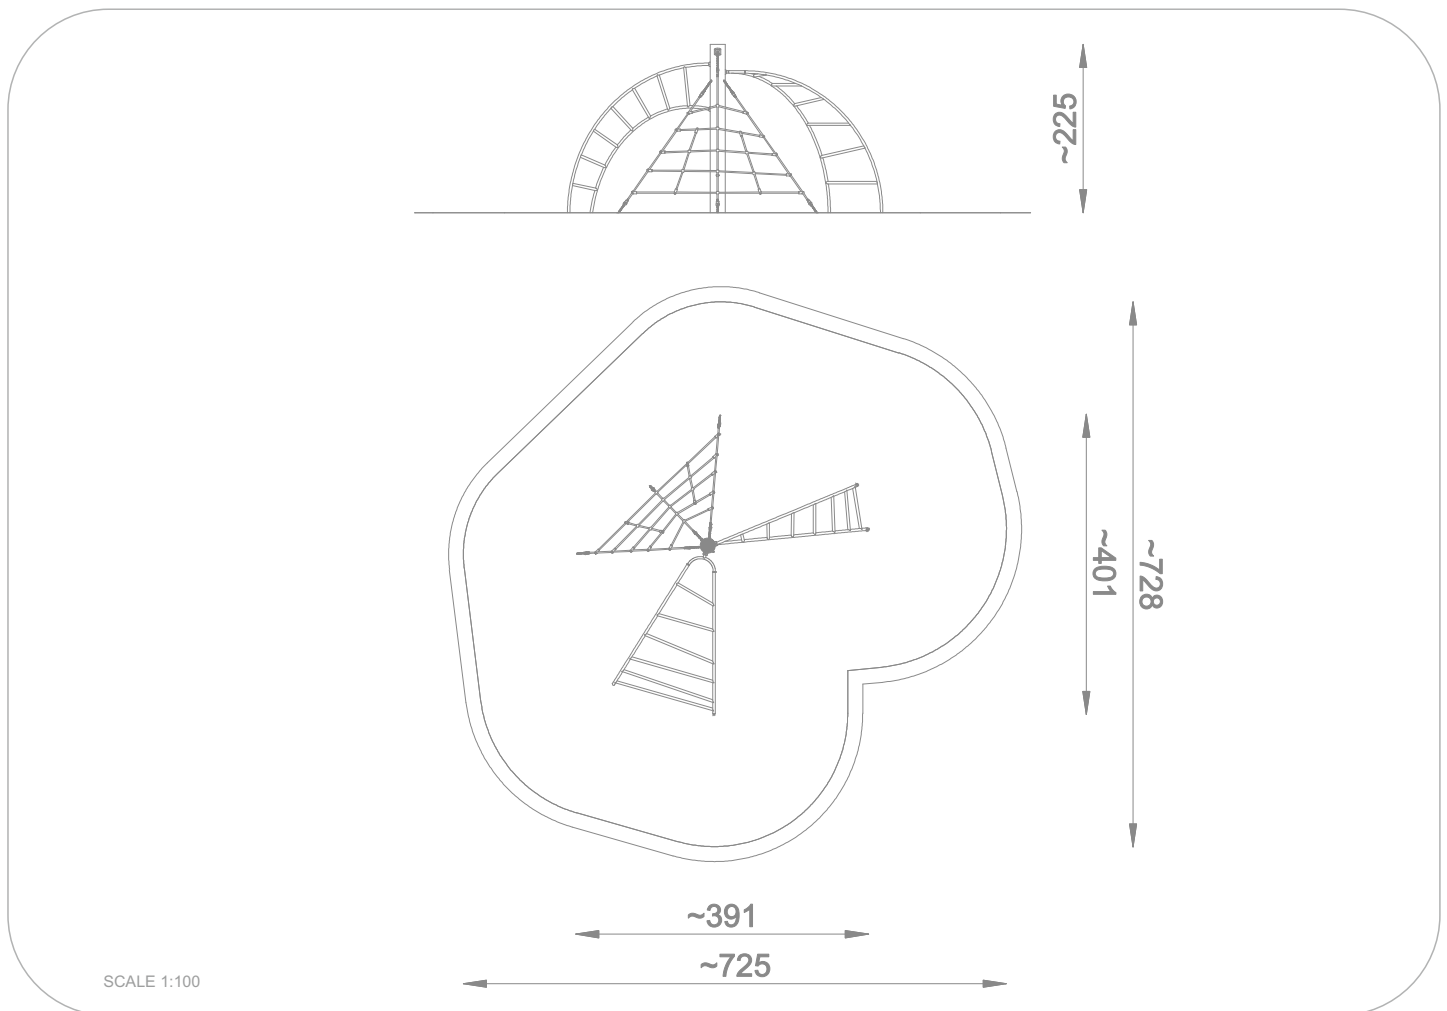

8146

ROBINIA PLAY

MATERIALS:

NATURAL ROBINIA WOOD	SYSTEM OF CONNECTORS AND CLAMPS MADE OF STRONG ALUMINIUM ALLOY.	ROPE ENDINGS PRESSED IN A SLEEVE MADE OF DURABLE ALUMINIUM ALLOY