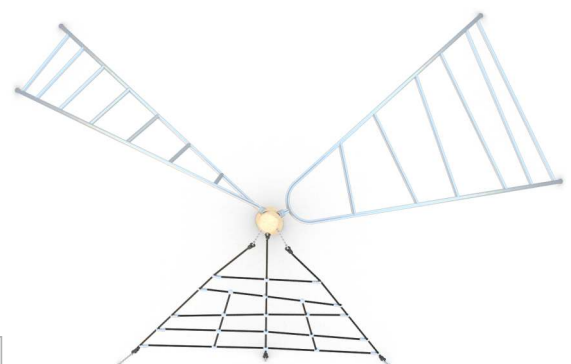

8146

ROBINIA PLAY

SOCIALIZING

CLIMBING

INFORMATION ABOUT THE PRODUCT

Dimensions	ca. 391 x 401 cm
Safety zone	ca. 725 x 728 cm
Overall height	ca. 225 cm
Free fall height	ca. 200 cm
Amount of users	7 persons
Product complies with EN 1176-1:2017-12	YES
Availability of spare parts	YES
Age range	3-12
The biggest element	340 cm
The heaviest element	95 kg
According to EN 1176-1:2017-12 norm, the product requires applying a safety surface according to the product's free fall height.	

Visualisation is for reference only,
actual appearance may vary.

8146

ROBINIA PLAY

MATERIALS:

<p>NATURAL ROBINIA WOOD</p>	<p>SYSTEM OF CONNECTORS AND CLAMPS MADE OF STRONG ALUMINIUM ALLOY.</p>	<p>ROPE ENDINGS PRESSED IN A SLEEVE MADE OF DURABLE ALUMINIUM ALLOY</p>
		

<p>ELEMENTS CONSTRUCTION MADE OF STAINLESS STEEL ASISI 304</p>	<p>ATTESTED 6 MM STAINLESS STEEL CHAINS</p>	<p>POLYPROPYLENE ROPES PP - MULTISPLIT TYPE WITH A STEEL CORE AND A DIAMETER OF 16 MM</p>	<p>SOLID AND ESTHETIC ROPE CONNECTORS MADE OF INJECTION MOLDED POLYAMIDE</p>
