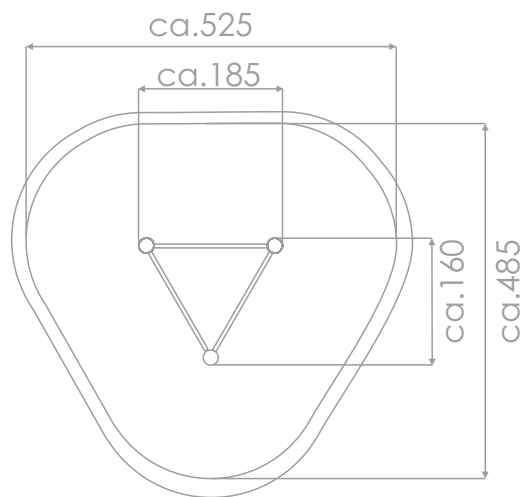

8147

ROBINIA PLAY

SOCIALIZING

CLIMBING

INFORMATION ABOUT THE PRODUCT

Dimensions	ca. 160 x 185 cm
Safety zone	ca. 485 x 525 cm
Overall height	ca. 210 cm
Free fall height	ca. 180 cm
Amount of users	3 persons
Product complies with EN 1176-1:2017-12	YES
Availability of spare parts	YES
Age range	3-12
<small>According to EN 1176-1:2017-12 norm, the product requires applying a safety surface according to the product's free fall height.</small>	

Visualisation is for reference only,
actual appearance may vary.

8147

ROBINIA PLAY

SCALE 1:100

MATERIALS:

NATURAL ROBINIA WOOD

ELEMENTS
CONSTRUCTION
MADE OF STAINLESS STEEL
ASISI 304

SYSTEM OF CONNECTORS
AND CLAMPS MADE OF
STRONG ALUMINIUM
ALLOY.