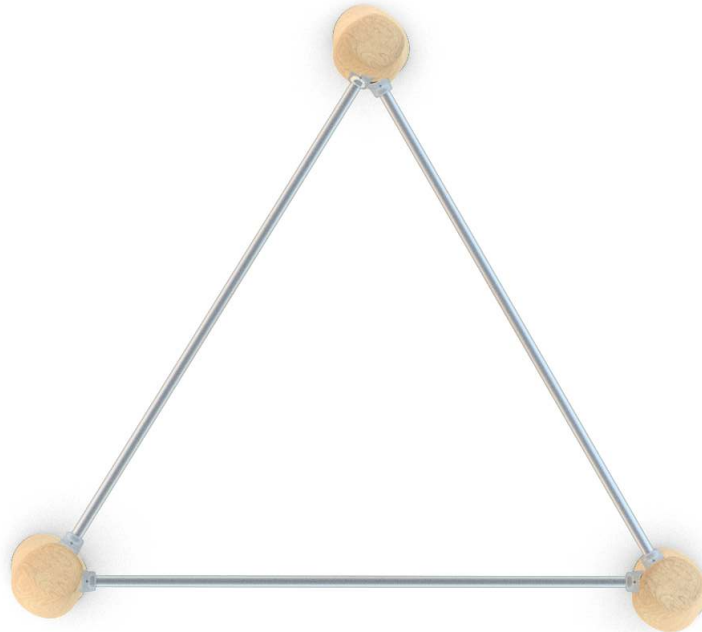

8147

ROBINIA PLAY

SOCIALIZING

CLIMBING

INFORMATION ABOUT THE PRODUCT

Dimensions	ca. 160 x 185 cm
Safety zone	ca. 485 x 525 cm
Overall height	ca. 210 cm
Free fall height	ca. 180 cm
Amount of users	3 persons
Product complies with EN 1176-1:2017-12	YES
Availability of spare parts	YES
Age range	3-12
<small>According to EN 1176-1:2017-12 norm, the product requires applying a safety surface according to the product's free fall height.</small>	

Visualisation is for reference only,
actual appearance may vary.

8147

ROBINIA PLAY

SCALE 1:100

MATERIALS:

NATURAL ROBINIA WOOD

ELEMENTS
CONSTRUCTION
MADE OF STAINLESS STEEL
ASISI 304

SYSTEM OF CONNECTORS
AND CLAMPS MADE OF
STRONG ALUMINIUM
ALLOY.