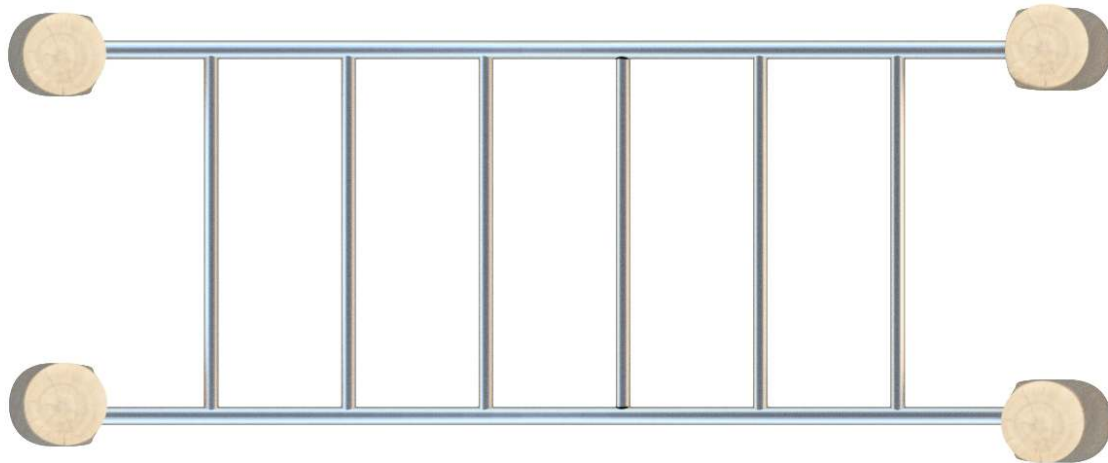

8148

ROBINA PLAY

SOCIALIZING

CLIMBING

INFORMATION ABOUT THE PRODUCT

Dimensions	ca.100 x 238 cm
Safety zone	ca.437 x 575 cm
Overall height	ca.178 cm
Free fall height	ca.178 cm
Amount of users	3 persons
Product complies with EN 1176-1:2017-12	YES
Availability of spare parts	YES
Age range	3-12
The biggest element:	218 cm
The heaviest element:	74 kg
According to EN 1176-1:2017-12 norm, the product requires applying a safety surface according to the product's free fall height.	

Visualisation is for reference only,
actual appearance may vary.

8148

ROBINA PLAY

SCALE 1:100

MATERIALS:

NATURAL ROBINA WOOD

ELEMENTS
CONSTRUCTION
MADE OF STAINLESS STEEL
ASISI 304