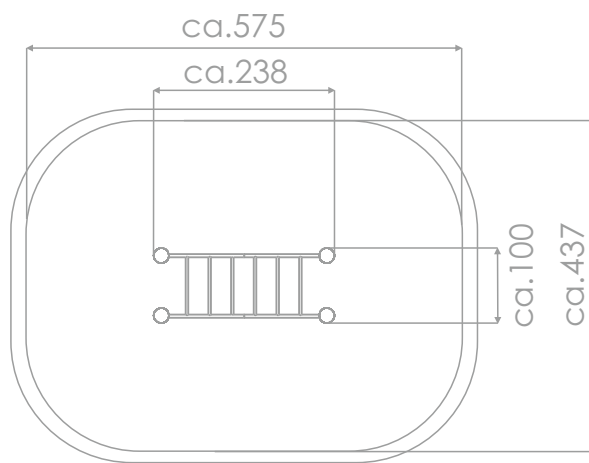

8148

ROBINA PLAY

SOCIALIZING

CLIMBING

INFORMATION ABOUT THE PRODUCT

Dimensions	ca.100 x 238 cm
Safety zone	ca.437 x 575 cm
Overall height	ca.178 cm
Free fall height	ca.178 cm
Amount of users	3 persons
Product complies with EN 1176-1:2017-12	YES
Availability of spare parts	YES
Age range	3-12
The biggest element:	218 cm
The heaviest element:	74 kg
According to EN 1176-1:2017-12 norm, the product requires applying a safety surface according to the product's free fall height.	

Visualisation is for reference only,
actual appearance may vary.

8148

ROBINA PLAY

SCALE 1:100

MATERIALS:

NATURAL ROBINA WOOD

ELEMENTS
CONSTRUCTION
MADE OF STAINLESS STEEL
ASISI 304