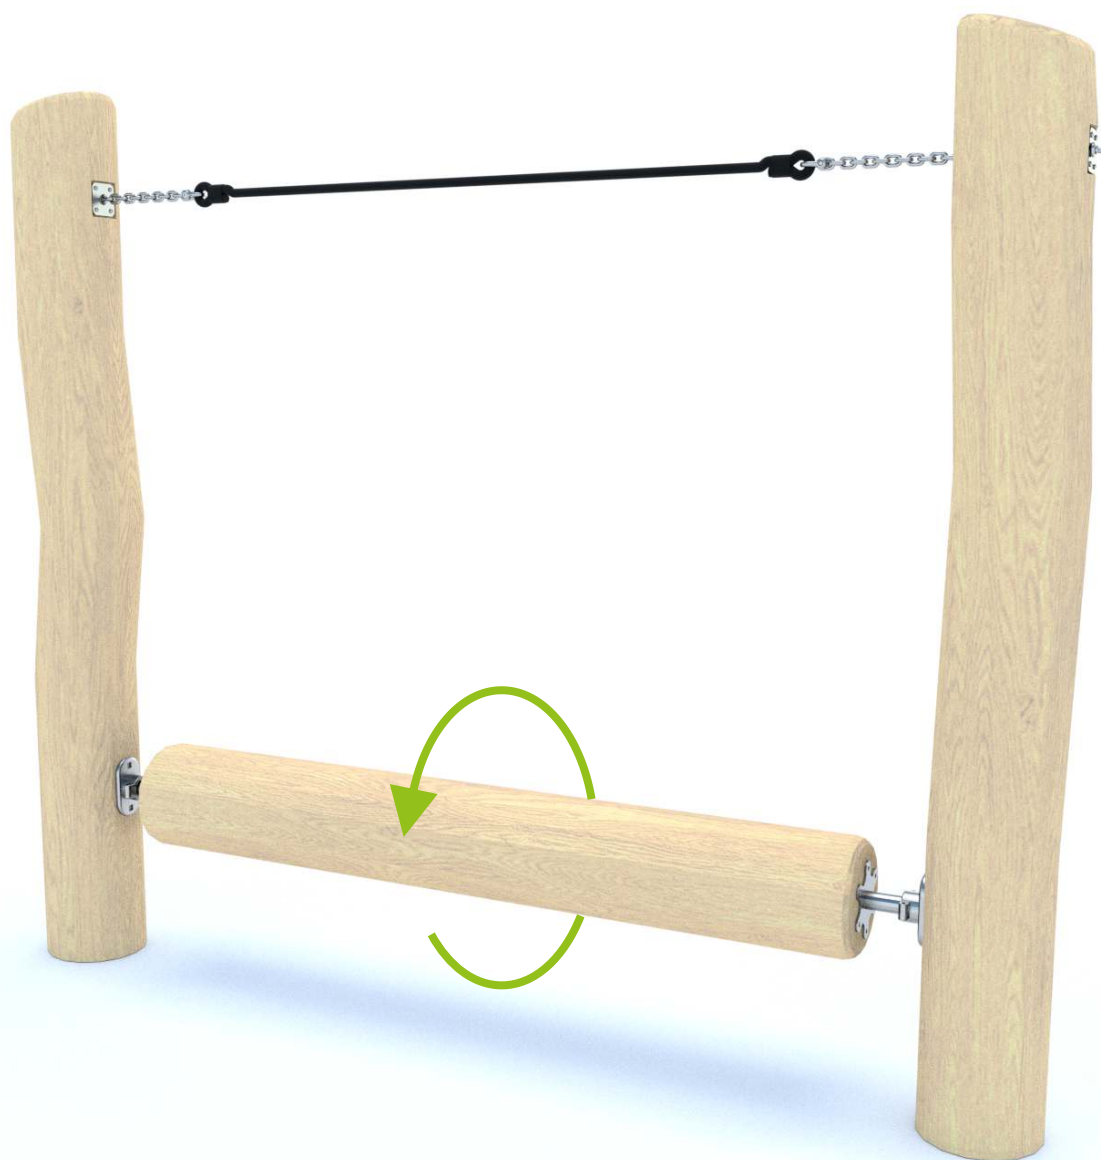

8149

ROBINIA PLAY

SOCIALIZING

BALANCING

INFORMATION ABOUT THE PRODUCT

Dimensions	ca.200 x 20 cm
Safety zone	ca.500 x 320 cm
Overall height	ca.170 cm
Free fall height	ca.40 cm
Amount of users	3 persons
Product complies with EN 1176-1:2017-12	YES
Availability of spare parts	YES
Age range	3-12
The biggest element:	240 cm
The heaviest element:	74 kg
According to EN 1176-1:2017-12 norm, the product requires applying a safety surface according to the product's free fall height.	

Visualisation is for reference only,
actual appearance may vary.

8149

ROBINIA PLAY

INFORMATION FOR ARCHITECTS

SCALE 1:100

MATERIALS:

NATURAL ROBINIA WOOD

ATTESTED 6 MM STAINLESS STEEL CHAINS

POLYPROPYLENE ROPES
PP - MULTISPLIT TYPE WITH
A STEEL CORE AND
A DIAMETER OF 16 MM