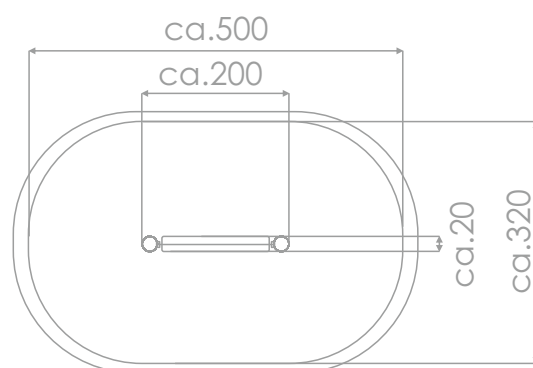

8149

ROBINIA PLAY

SOCIALIZING

BALANCING

INFORMATION ABOUT THE PRODUCT

Dimensions	ca.200 x 20 cm
Safety zone	ca.500 x 320 cm
Overall height	ca.170 cm
Free fall height	ca.40 cm
Amount of users	3 persons
Product complies with EN 1176-1:2017-12	YES
Availability of spare parts	YES
Age range	3-12
The biggest element:	240 cm
The heaviest element:	74 kg
According to EN 1176-1:2017-12 norm, the product requires applying a safety surface according to the product's free fall height.	

Visualisation is for reference only,
actual appearance may vary.

8149

ROBINIA PLAY

INFORMATION FOR ARCHITECTS

SCALE 1:100

MATERIALS:

NATURAL ROBINIA WOOD

ATTESTED 6 MM STAINLESS STEEL CHAINS

POLYPROPYLENE ROPES
PP - MULTISPLIT TYPE WITH
A STEEL CORE AND
A DIAMETER OF 16 MM