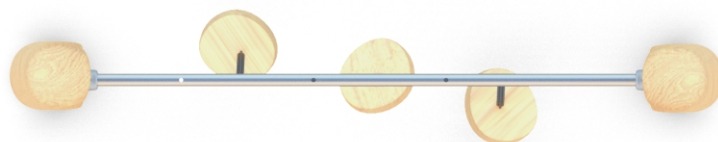

8150

ROBINIA PLAY

SOCIALIZING

CLIMBING

BALANCING

INFORMATION ABOUT THE PRODUCT

Dimensions	ca.190 x 39 cm
Safety zone	ca.490 x 339 cm
Overall height	ca.210 cm
Free fall height	ca.70 cm
Amount of users	3 persons
Product complies with EN 1176-1:2017-12	YES
Availability of spare parts	YES
Age range	3-12
The biggest element:	280 cm
The heaviest element:	95 kg
According to EN 1176-1:2017-12 norm, the product requires applying a safety surface according to the product's free fall height.	

Visualisation is for reference only,
actual appearance may vary.

8150

ROBINIA PLAY

INFORMATION FOR ARCHITECTS

SCALE 1:100

MATERIALS:

NATURAL ROBINIA WOOD	SYSTEM OF CONNECTORS AND CLAMPS MADE OF STRONG ALUMINIUM ALLOY.	ELEMENTS CONSTRUCTION MADE OF STAINLESS STEEL AISI 304	ATTESTED 6 MM STAINLESS STEEL CHAINS
