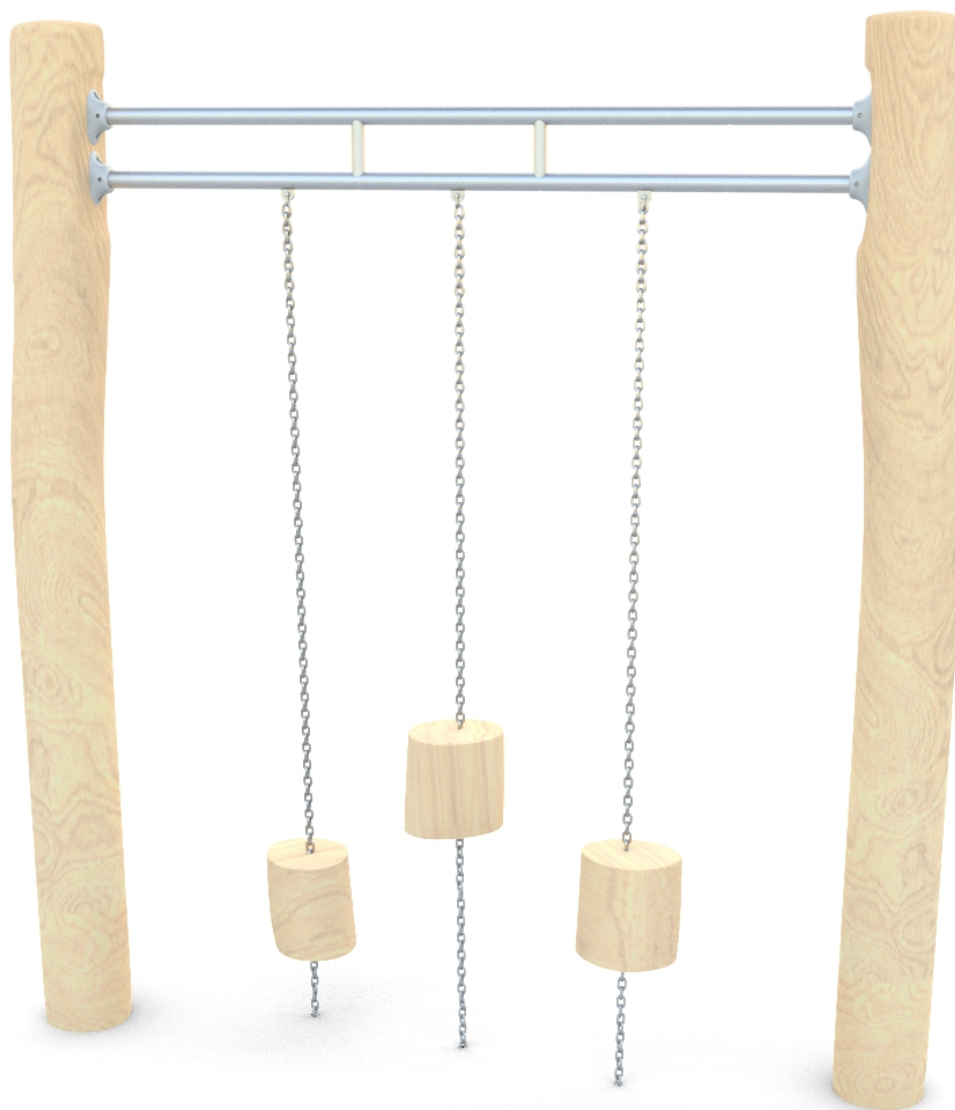

8150

ROBINIA PLAY

SOCIALIZING

CLIMBING

BALANCING

INFORMATION ABOUT THE PRODUCT

Dimensions	ca.190 x 39 cm
Safety zone	ca.490 x 339 cm
Overall height	ca.210 cm
Free fall height	ca.70 cm
Amount of users	3 persons
Product complies with EN 1176-1:2017-12	YES
Availability of spare parts	YES
Age range	3-12
The biggest element:	280 cm
The heaviest element:	95 kg
According to EN 1176-1:2017-12 norm, the product requires applying a safety surface according to the product's free fall height.	

Visualisation is for reference only,
actual appearance may vary.

8150

ROBINIA PLAY

INFORMATION FOR ARCHITECTS

SCALE 1:100

MATERIALS:

NATURAL ROBINIA WOOD	SYSTEM OF CONNECTORS AND CLAMPS MADE OF STRONG ALUMINIUM ALLOY.	ELEMENTS CONSTRUCTION MADE OF STAINLESS STEEL AISI 304	ATTESTED 6 MM STAINLESS STEEL CHAINS
