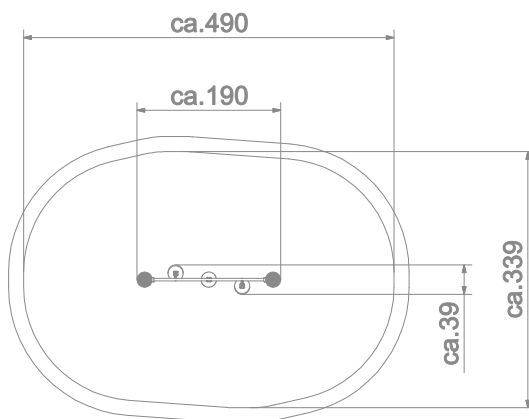

8150

ROBINIA PLAY

SOCIALIZING

CLIMBING

BALANCING

INFORMATION ABOUT THE PRODUCT

Dimensions	ca.190 x 39 cm
Safety zone	ca.490 x 339 cm
Overall height	ca.210 cm
Free fall height	ca.70 cm
Amount of users	3 persons
Product complies with EN 1176-1:2017-12	YES
Availability of spare parts	YES
Age range	3-12
The biggest element:	280 cm
The heaviest element:	95 kg
According to EN 1176-1:2017-12 norm, the product requires applying a safety surface according to the product's free fall height.	

Visualisation is for reference only,
actual appearance may vary.

8150

ROBINIA PLAY

INFORMATION FOR ARCHITECTS

SCALE 1:100

MATERIALS:

NATURAL ROBINIA WOOD	SYSTEM OF CONNECTORS AND CLAMPS MADE OF STRONG ALUMINIUM ALLOY.	ELEMENTS CONSTRUCTION MADE OF STAINLESS STEEL AISI 304	ATTESTED 6 MM STAINLESS STEEL CHAINS
