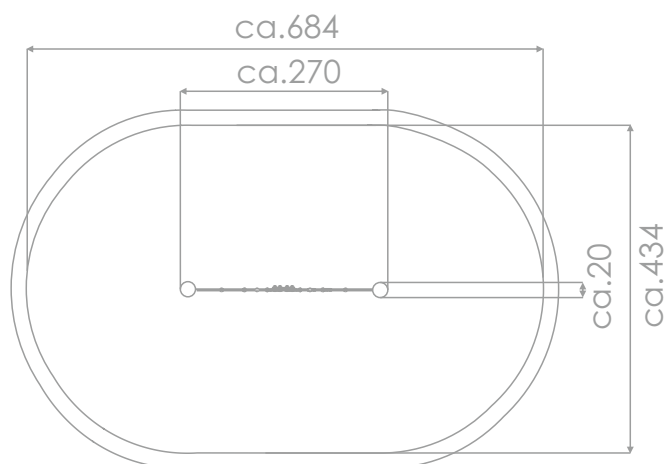

8151

ROBINIA PLAY

SOCIALIZING

CLIMBING

INFORMATION ABOUT THE PRODUCT

Dimensions	ca.270 x 20 cm
Safety zone	ca.684 x 434 cm
Overall height	ca.270 cm
Free fall height	ca.235 cm
Amount of users	3 persons
Product complies with EN 1176-1:2017-12	YES
Availability of spare parts	YES
Age range	3-12
The biggest element:	340 cm
The heaviest element:	116 kg
<small>According to EN 1176-1:2017-12 norm, the product requires applying a safety surface according to the product's free fall height.</small>	

Visualisation is for reference only,
actual appearance may vary.

8151

ROBINIA PLAY

SCALE 1:100

MATERIALS:

NATURAL ROBINIA WOOD

ATTESTED 6 MM STAINLESS STEEL CHAINS

POLYPROPYLENE ROPES
PP - MULTISPLIT TYPE WITH
A STEEL CORE AND
A DIAMETER OF 16 MM