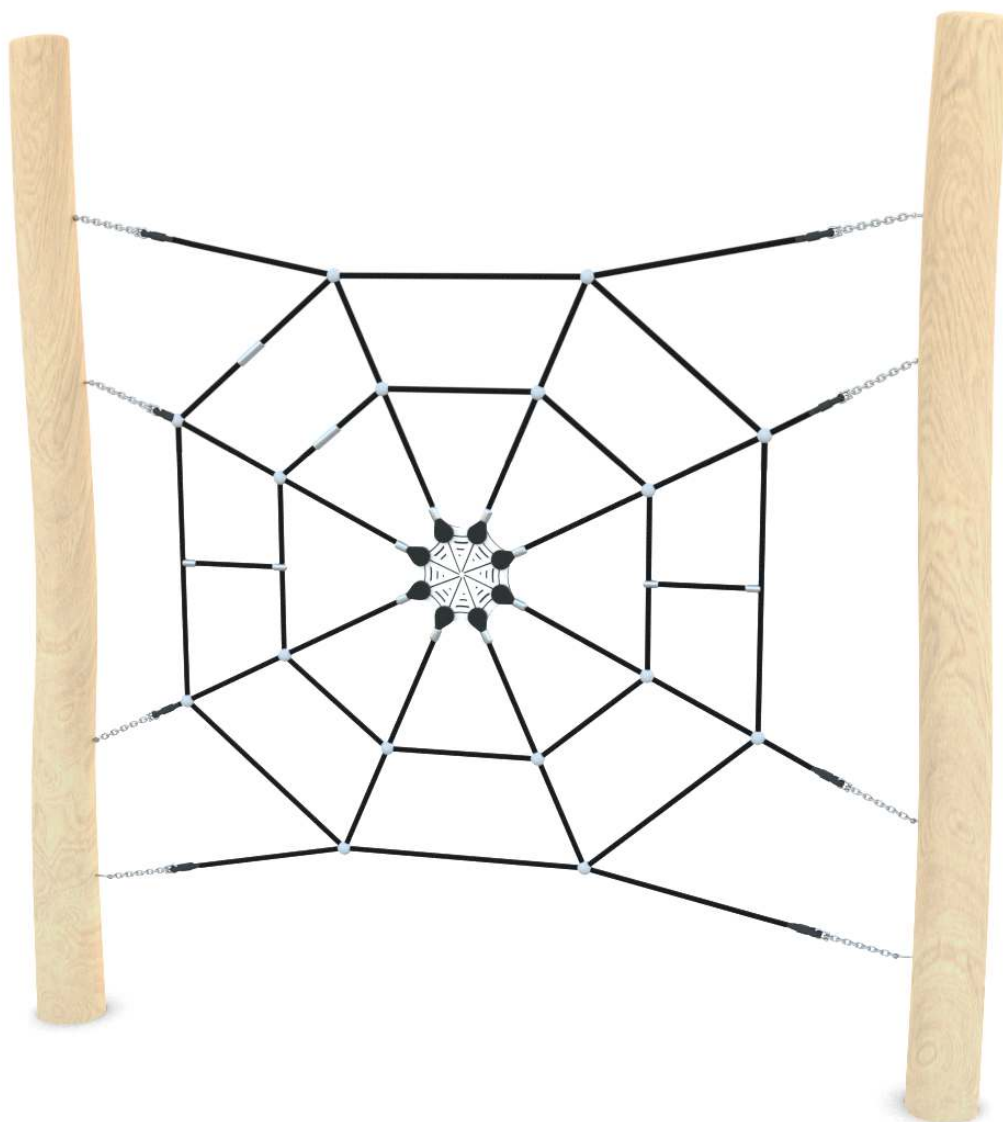

8151

ROBINIA PLAY

SOCIALIZING

CLIMBING

INFORMATION ABOUT THE PRODUCT

Dimensions	ca.270 x 20 cm
Safety zone	ca.684 x 434 cm
Overall height	ca.270 cm
Free fall height	ca.235 cm
Amount of users	3 persons
Product complies with EN 1176-1:2017-12	YES
Availability of spare parts	YES
Age range	3-12
The biggest element:	340 cm
The heaviest element:	116 kg
<small>According to EN 1176-1:2017-12 norm, the product requires applying a safety surface according to the product's free fall height.</small>	

Visualisation is for reference only,
actual appearance may vary.

8151

ROBINIA PLAY

SCALE 1:100

MATERIALS:

NATURAL ROBINIA WOOD

ATTESTED 6 MM STAINLESS STEEL CHAINS

POLYPROPYLENE ROPES
PP - MULTISPLIT TYPE WITH
A STEEL CORE AND
A DIAMETER OF 16 MM

ROPE ENDINGS PRESSED IN
A SLEEVE MADE OF DURABLE
ALUMINUM ALLOY

SOLID AND ESTHETIC ROPE
CONNECTORS MADE OF
INJECTION MOLDED
POLYAMIDE