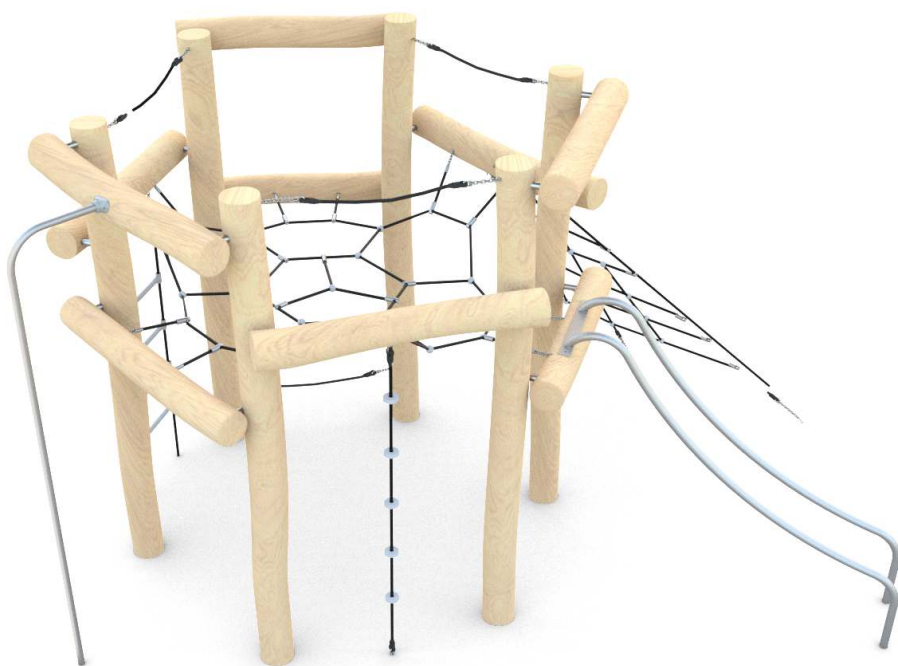

## ROBINIA PLAY

SOCIALIZING

CLIMBING

BALANCING

SLIDING

### INFORMATION ABOUT THE PRODUCT

Dimensions	ca.463 x 457 cm
Safety zone	ca.838 x 830 cm
Overall height	ca.260 cm
Free fall height	ca.201 cm
Amount of users	22 persons
Product complies with EN 1176-1:2017-12	YES
Availability of spare parts	YES
Age range	3-12
The biggest element	330 cm
The heaviest element	105 kg
<small>According to EN 1176-1:2017-12 norm, the product requires applying a safety surface according to the product's free fall height.</small>	

Visualisation is for reference only,  
actual appearance may vary.

## MATERIALS:

<p>NATURAL ROBINIA WOOD</p>	<p>ROPE ENDINGS PRESSED IN A SLEEVE MADE OF DURABLE ALUMINUM ALLOY</p>	<p>SOLID AND ESTHETIC ROPE CONNECTORS MADE OF INJECTION MOLDED POLYAMIDE</p>	
			
<p>ELEMENTS CONSTRUCTION MADE OF STAINLESS STEEL AISI 304</p>	<p>ATTESTED 6 MM STAINLESS STEEL CHAINS</p>	<p>POLYPROPYLENE ROPES PP - MULTISPLIT TYPE WITH A STEEL CORE AND A DIAMETER OF 16 MM</p>	<p>ROPE LADDER STEPS AND ROPE KNOTS MADE OF INJECTION MOLDED POLYAMIDE</p>
