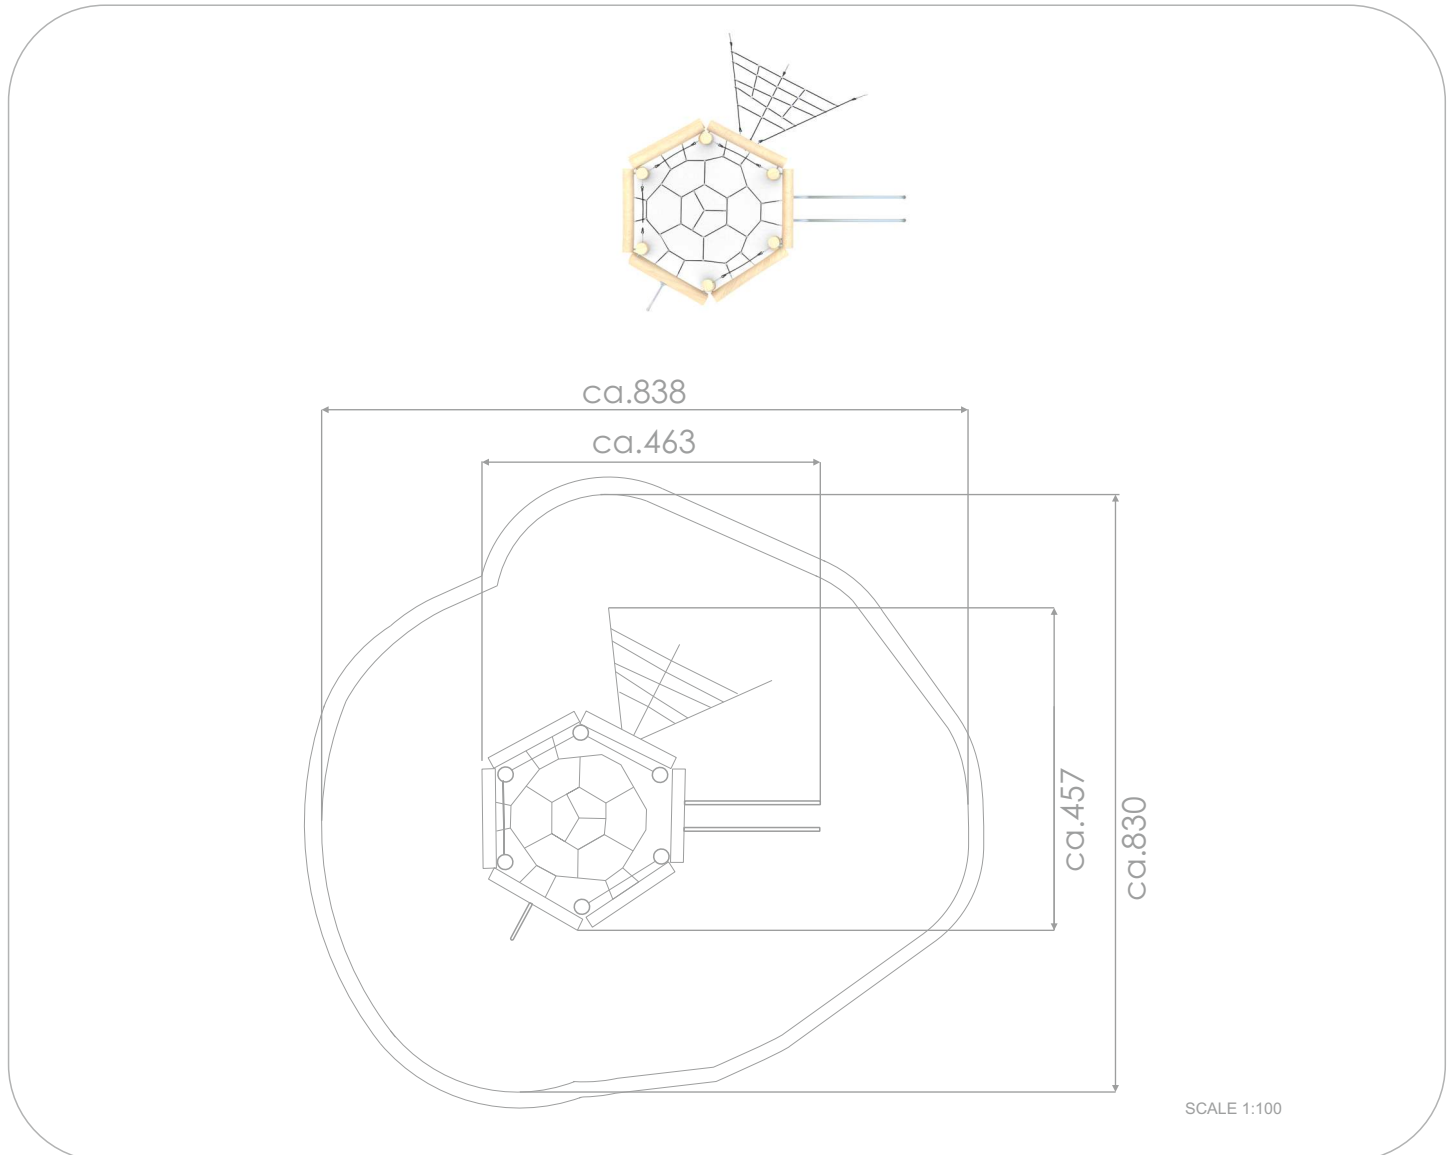

8154

ROBINIA PLAY

INFORMATION FOR ARCHITECTS

MATERIALS:

NATURAL ROBINIA WOOD	ROPE ENDINGS PRESSED IN A SLEEVE MADE OF DURABLE ALUMINUM ALLOY	SOLID AND ESTHETIC ROPE CONNECTORS MADE OF INJECTION MOLDED POLYAMIDE	
ELEMENTS CONSTRUCTION MADE OF STAINLESS STEEL AISI 304	ATTESTED 6 MM STAINLESS STEEL CHAINS	POLYPROPYLENE ROPES PP - MULTISPLIT TYPE WITH A STEEL CORE AND A DIAMETER OF 16 MM	ROPE LADDER STEPS AND ROPE KNOTS MADE OF INJECTION MOLDED POLYAMIDE