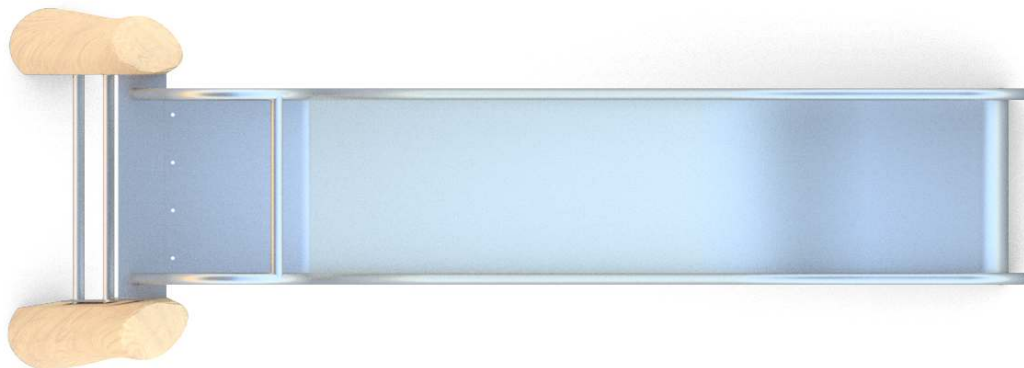

8156

ROBINIA PLAY

SOCIALIZING

SLIDING

INFORMATION ABOUT THE PRODUCT

Dimensions	ca.273 x 96 cm
Safety zone	ca.630 x 396 cm
Overall height	ca.195 cm
Free fall height	ca.120 cm
Amount of users	2 persons
Product complies with EN 1176-1:2017-12	YES
Availability of spare parts	YES
Age range	3-12
The biggest element:	273 cm
The heaviest element:	63 kg
<small>According to EN 1176-1:2017-12 norm, the product requires applying a safety surface according to the product's free fall height.</small>	

Visualisation is for reference only,
actual appearance may vary.

8156

ROBINIA PLAY

SCALE 1:100

MATERIALS:

NATURAL ROBINIA WOOD	ELEMENTS CONSTRUCTION MADE OF STAINLESS STEEL AISI 304	SYSTEM OF CONNECTORS AND CLAMPS MADE OF STRONG ALUMINIUM ALLOY.	SLIDES MADE OF STAINLESS STEEL AISI 304
			