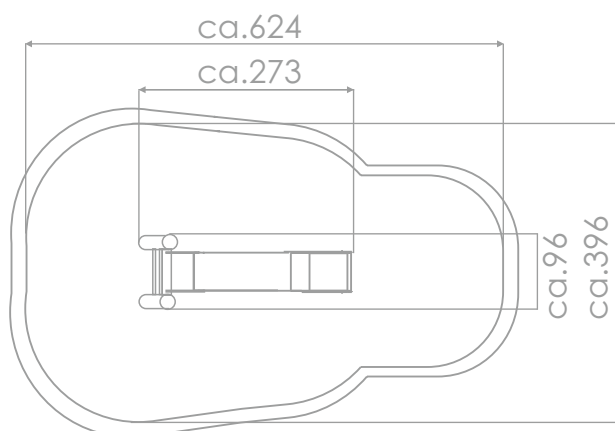

8156

ROBINIA PLAY

SOCIALIZING

SLIDING

INFORMATION ABOUT THE PRODUCT

Dimensions	ca.273 x 96 cm
Safety zone	ca.630 x 396 cm
Overall height	ca.195 cm
Free fall height	ca.120 cm
Amount of users	2 persons
Product complies with EN 1176-1:2017-12	YES
Availability of spare parts	YES
Age range	3-12
The biggest element:	273 cm
The heaviest element:	63 kg
<small>According to EN 1176-1:2017-12 norm, the product requires applying a safety surface according to the product's free fall height.</small>	

Visualisation is for reference only,
actual appearance may vary.

8156

ROBINIA PLAY

SCALE 1:100

MATERIALS:

NATURAL ROBINIA WOOD	ELEMENTS CONSTRUCTION MADE OF STAINLESS STEEL AISI 304	SYSTEM OF CONNECTORS AND CLAMPS MADE OF STRONG ALUMINIUM ALLOY.	SLIDES MADE OF STAINLESS STEEL AISI 304
			