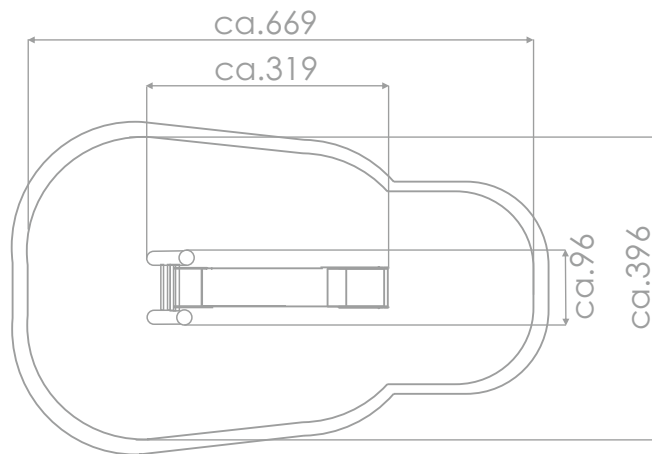

8157

ROBINIA PLAY

SCALE 1:100

MATERIALS:

NATURAL ROBINIA WOOD	ELEMENTS CONSTRUCTION MADE OF STAINLESS STEEL AISI 304	SYSTEM OF CONNECTORS AND CLAMPS MADE OF STRONG ALUMINIUM ALLOY.	SLIDES MADE OF STAINLESS STEEL AISI 304