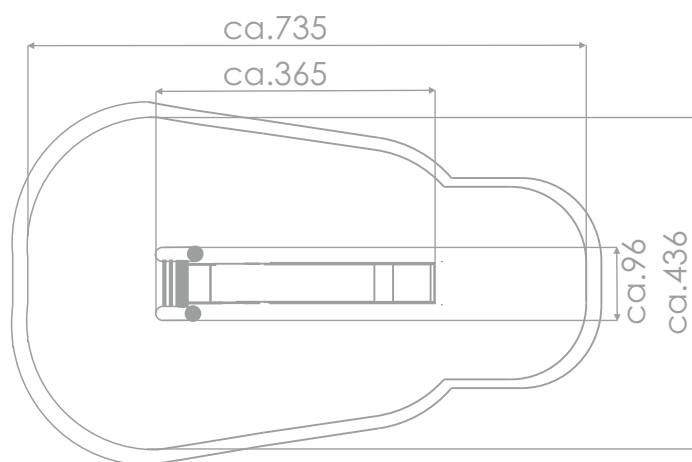

### INFORMATION ABOUT THE PRODUCT

Dimensions	ca.365 x 96 cm
Safety zone	ca.735 x 436 cm
Overall height	ca.255 cm
Free fall height	ca.180 cm
Amount of users	2 persons
Product complies with EN 1176-1:2017-12	YES
Availability of spare parts	YES
Age range	3-12
The biggest element	430 cm
Age range	85 kg
According to EN 1176-1:2017-12 norm, the product requires applying a safety surface according to the product's free fall height.	

Visualisation is for reference only,  
actual appearance may vary.

8158

ROBINIA PLAY

SCALE 1:100

MATERIALS:

NATURAL ROBINIA WOOD	ELEMENTS CONSTRUCTION MADE OF STAINLESS STEEL AISI 304	SYSTEM OF CONNECTORS AND CLAMPS MADE OF STRONG ALUMINIUM ALLOY.	SLIDES MADE OF STAINLESS STEEL AISI 304
			