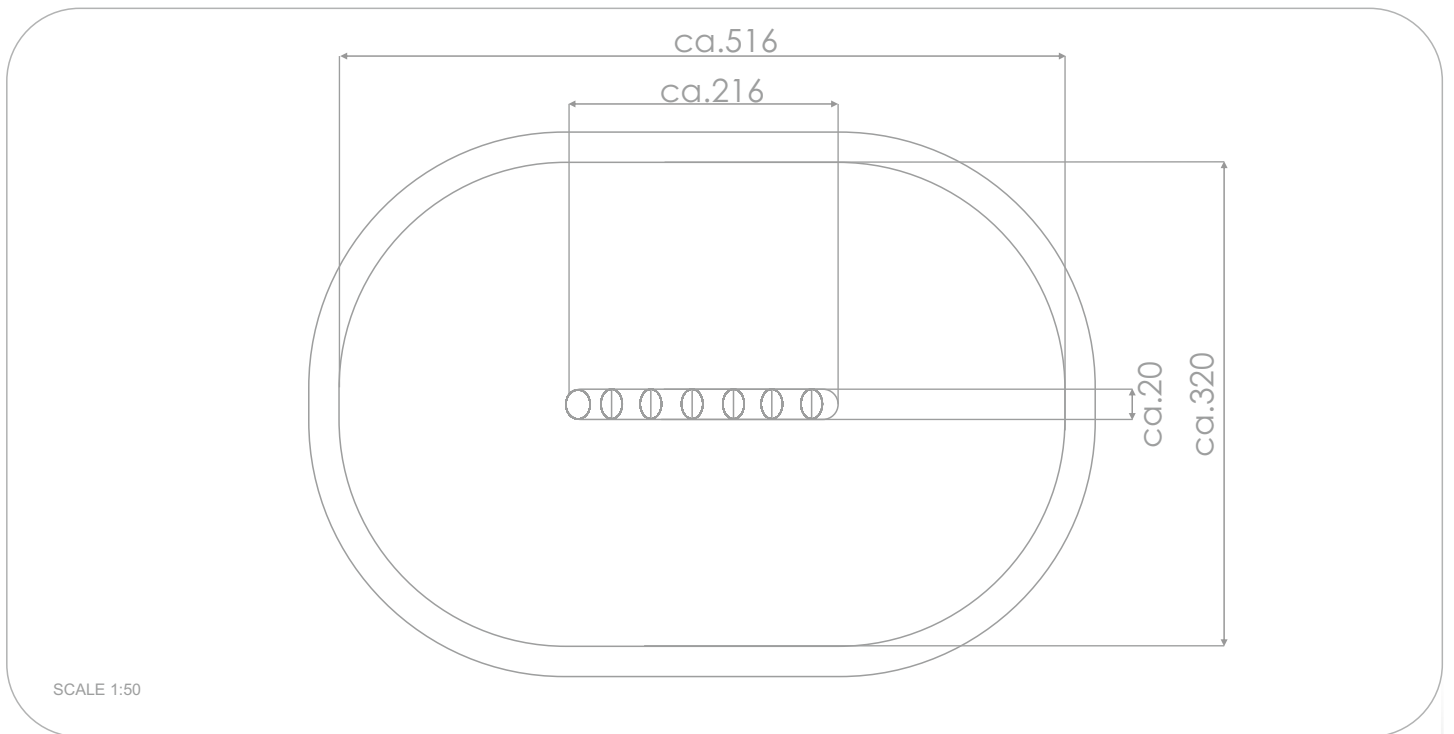

8160

ROBINIA PLAY

SOCIALIZING

CLIMBING

INFORMATION ABOUT THE PRODUCT

Dimensions	ca.20 x 216 cm
Safety zone	ca.320 x 516 cm
Overall height	ca.20 cm
Free fall height	ca.20 cm
Amount of users	3 osoby
Product complies with EN 1176-1:2017-12	TAK
Availability of spare parts	TAK
Age range	3-12
The biggest element:	250 cm
The heaviest element:	74 kg
According to EN 1176-1:2017-12 norm, the product requires applying a safety surface according to the product's free fall height.	

Visualisation is for reference only,
actual appearance may vary.

8160

ROBINIA PLAY

MATERIALS:

NATURAL ROBINIA WOOD