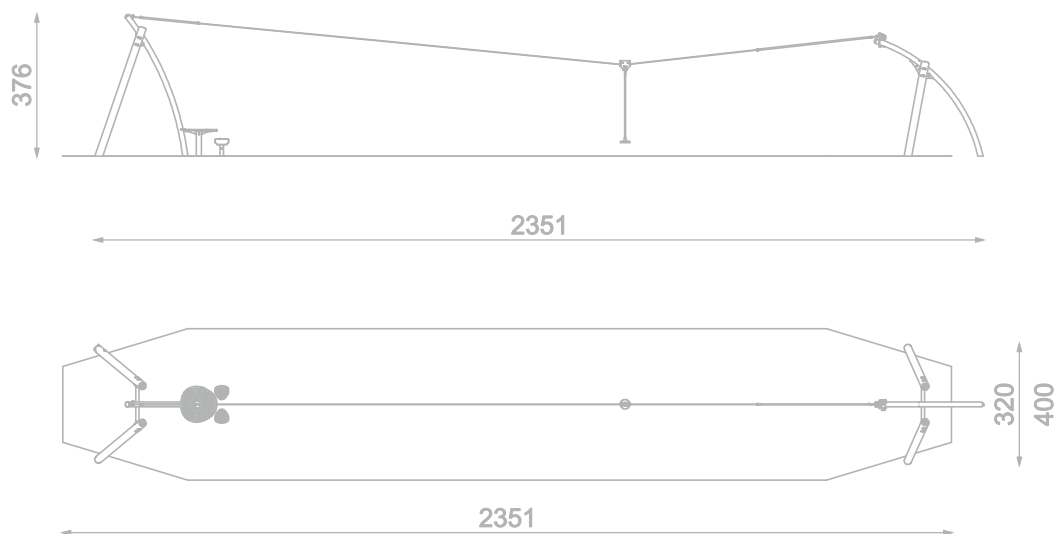

8161

ROBINIA PLAY

SOCIALIZING

SLIDING

INFORMATION ABOUT THE PRODUCT

Dimensions	ca.320 x 2351 cm
Safety zone	ca.400 x 2351 cm
Overall height	ca.376 cm
Free fall height	ca.99 cm
Amount of users	1 person
Product complies with EN 1176-1:2017-12	YES
Availability of spare parts	YES
Age range	5-14
The biggest element	504 cm
The heaviest element	160 kg
According to EN 1176-1:2017-12 norm, the product requires applying a safety surface according to the product's free fall height.	

Visualisation is for reference only,
actual appearance may vary.

8161

ROBINIA PLAY

SCALE 1:200

MATERIALS:

NATURAL ROBINIA WOOD

PLATES OF THE PLATFORMS MADE OF 13 MM HPL

SOLID CONSTRUCTION MADE OF BLACKSTEEL S235JR, CLEANED IN THE SANDBLASTING PROCESS

ELASTIC SEAT IN THE FORM OF A REINFORCED BELT WITH SOFT RUBBER, SUSPENDED ON STAINLESS STEEL CGAINS OF 6 MM DIAMETER