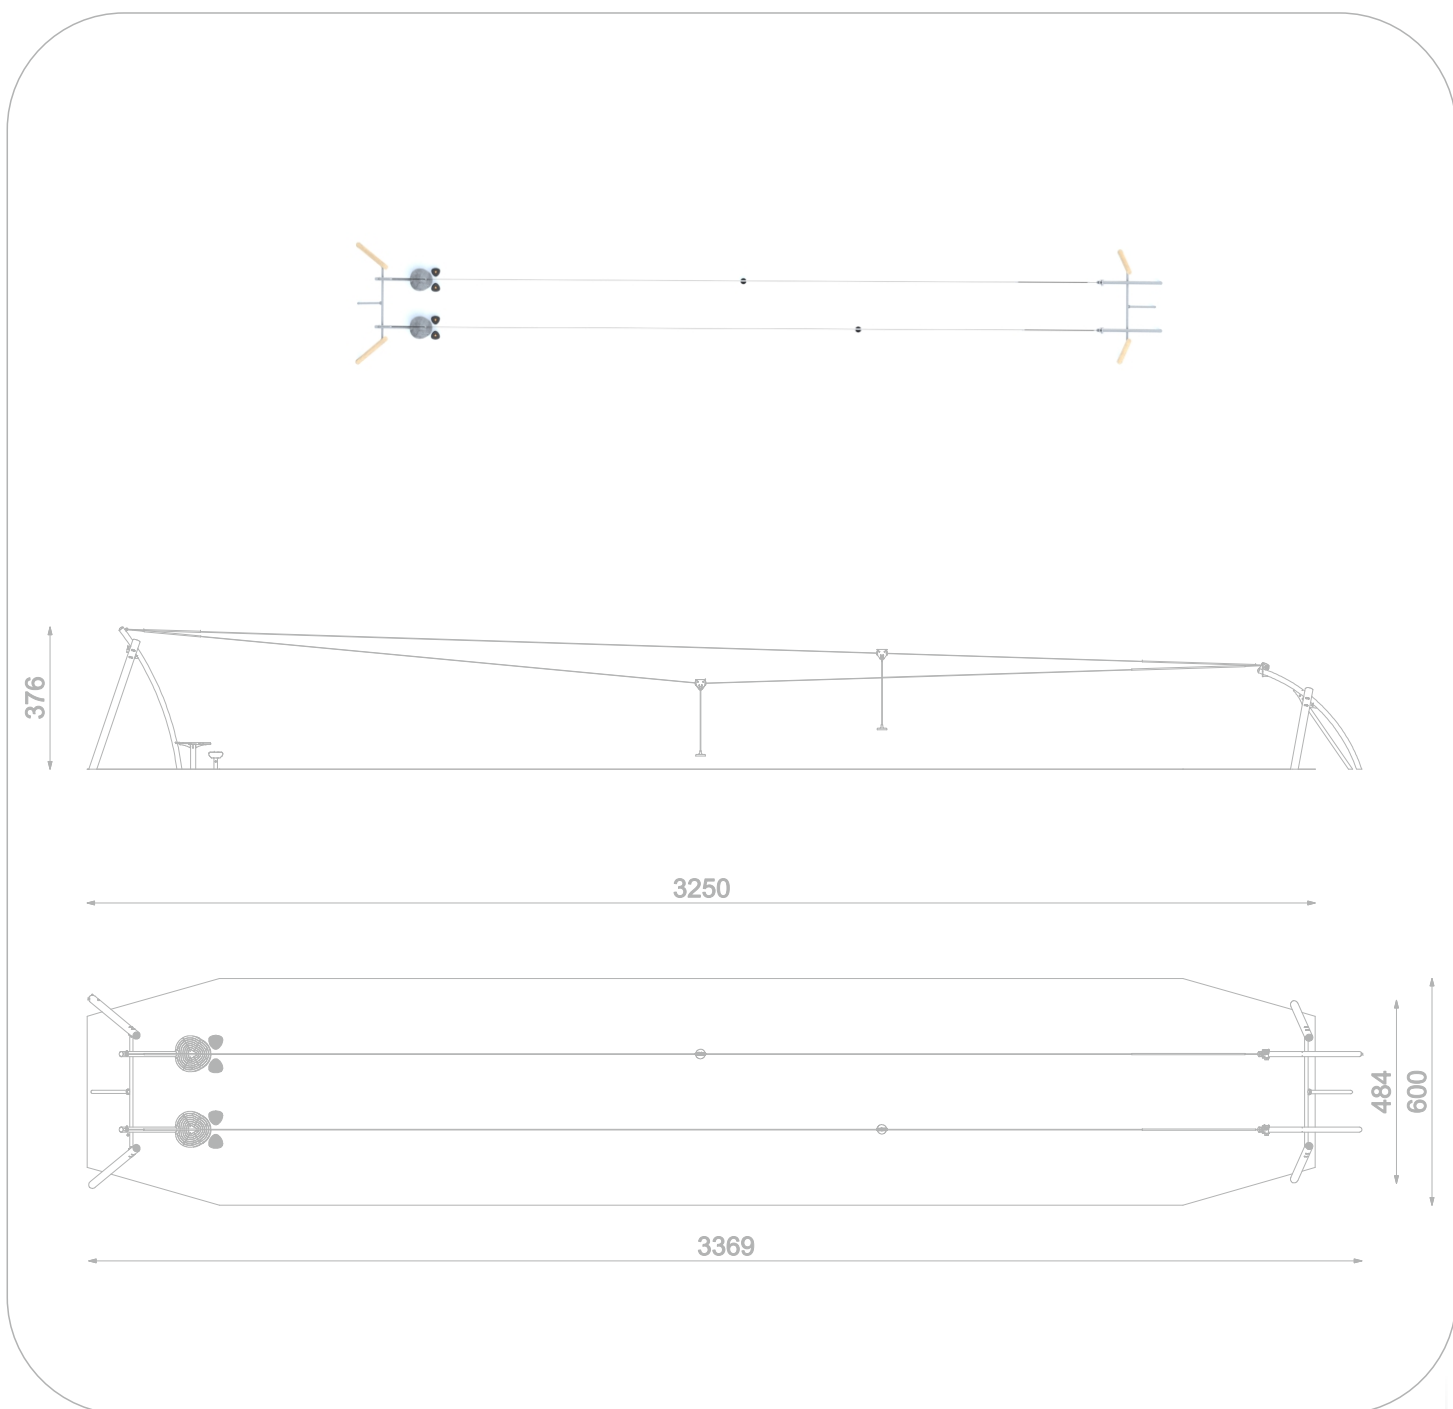

### INFORMATION ABOUT THE PRODUCT

Dimensions	ca.484 x 3369 cm
Safety zone	ca.600 x 3250 cm
Overall height	ca.376 cm
Free fall height	ca.99 cm
Amount of users	2 persons
Product complies with EN 1176-1:2017-12	YES
Availability of spare parts	YES
Age range	5-14
The biggest element	504 cm
The heaviest element	160 kg
According to EN 1176-1:2017-12 norm, the product requires applying a safety surface according to the product's free fall height.	

Visualisation is for reference only,  
actual appearance may vary.

## MATERIALS:

NATURAL ROBINIA WOOD	PLATES OF THE PLATFORMS MADE OF 13 MM HPL	SOLID CONSTRUCTION MADE OF BLACKSTEEL S235JR, CLEANED IN THE SANDBLASTING PROCESS	ELASTIC SEAT IN THE FORM OF A REINFORCED BELT WITH SOFT RUBBER, SUSPENDED ON STAINLESS STEEL CGAINS OF 6 MM DIAMETER
			