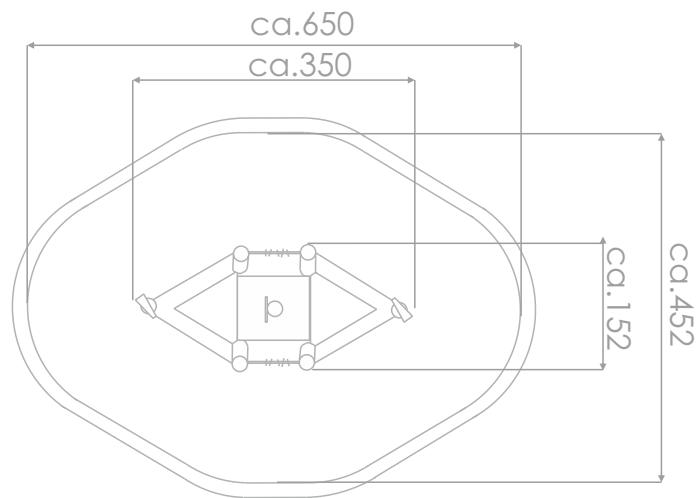

8165

ROBINIA PLAY

SOCIALIZING

CLIMBING

BALANCING

JUMPING

INFORMATION ABOUT THE PRODUCT

Dimensions	ca.152 x 350 cm
Safety zone	ca.452 x 650 cm
Overall height	ca.350 cm
Free fall height	ca.30 cm
Amount of users	7 persons
Product complies with EN 1176-1:2017-12	YES
Availability of spare parts	YES
Age range	1-8
The biggest element:	420 cm
The heaviest element:	137 kg
According to EN 1176-1:2017-12 norm, the product requires applying a safety surface according to the product's free fall height.	

Visualisation is for reference only,
actual appearance may vary.

8165

ROBINIA PLAY

SCALE 1:100

MATERIALS:

NATURAL ROBINIA WOOD

POLYPROPYLENE ROPES
PP - MULTISPLIT TYPE WITH
A STEEL CORE AND
A DIAMETER OF 16 MM

PLATES OF THE WALLS
MADE OF GREY
TRIPLE LAYERED 15 MM
HDPE POLYETHYLENE