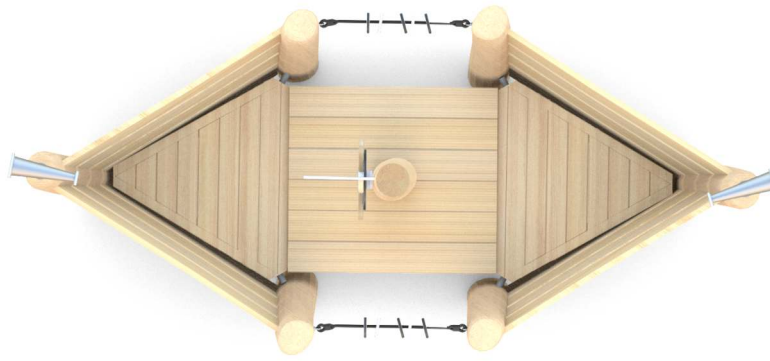

8165

ROBINIA PLAY

SOCIALIZING

CLIMBING

BALANCING

JUMPING

INFORMATION ABOUT THE PRODUCT

Dimensions	ca.152 x 350 cm
Safety zone	ca.452 x 650 cm
Overall height	ca.350 cm
Free fall height	ca.30 cm
Amount of users	7 persons
Product complies with EN 1176-1:2017-12	YES
Availability of spare parts	YES
Age range	1-8
The biggest element:	420 cm
The heaviest element:	137 kg
According to EN 1176-1:2017-12 norm, the product requires applying a safety surface according to the product's free fall height.	

Visualisation is for reference only,
actual appearance may vary.

8165

ROBINIA PLAY

SCALE 1:100

MATERIALS:

NATURAL ROBINIA WOOD

POLYPROPYLENE ROPES
PP - MULTISPLIT TYPE WITH
A STEEL CORE AND
A DIAMETER OF 16 MM

PLATES OF THE WALLS
MADE OF GREY
TRIPLE LAYERED 15 MM
HDPE POLYETHYLENE